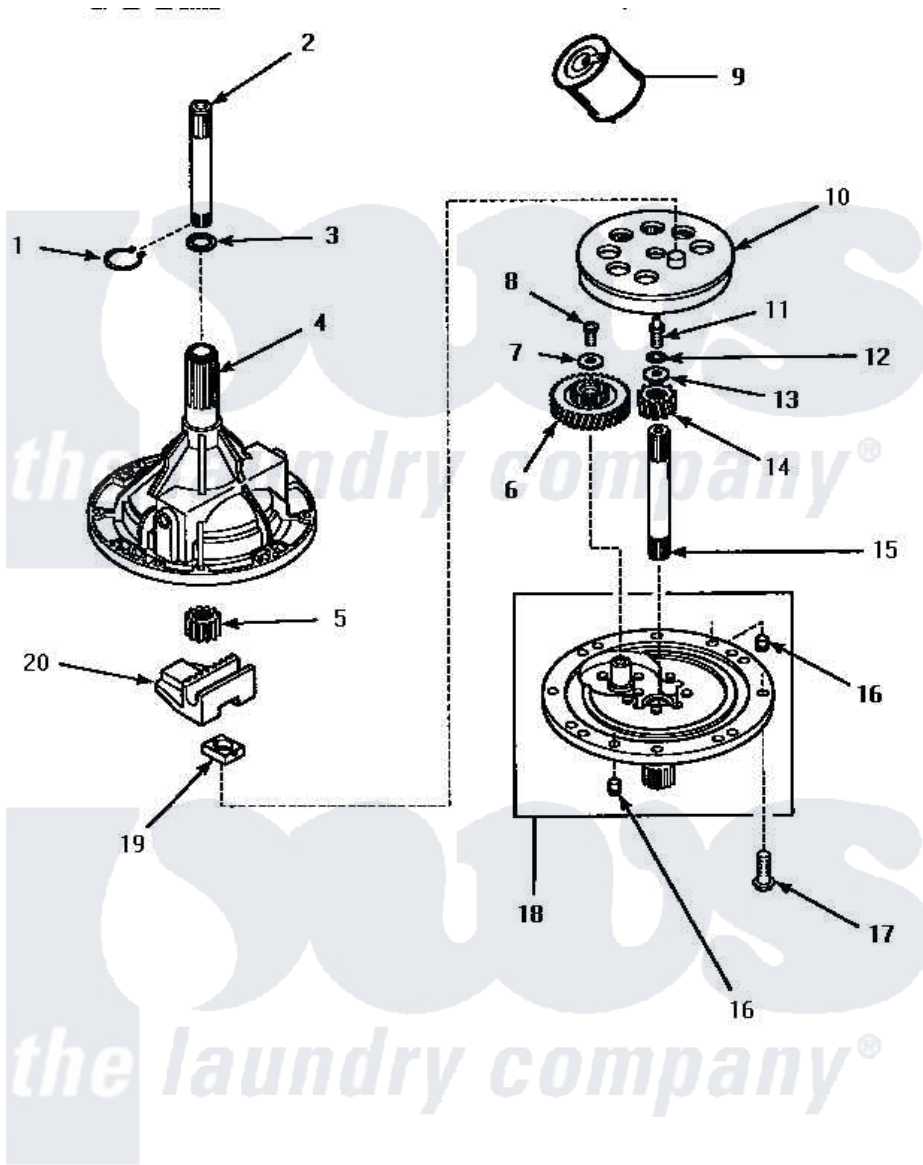

Amana LW3503L (BOM: P1163204W L) 01 - 34526 TRANSMISSION ASSY

**34526 TRANSMISSION ASSEMBLY**

Amana [Residential Amana LW3503L \(BOM: P1163204W L\) Washer Parts](#) Parts Diagram 01 - 34526 TRANSMISSION ASSY

[Click on the part number to view part](#)

Item	Original Part Number	Replaced By	Status	Part Description
1	<a href="#">27197</a>			Ring, Retaining
2	<a href="#">Y36570</a>			Shaft, Output
3	<a href="#">35092</a>			Washer, 3628id X 1.00 X .056
4	33223		Not Available	ASSY,TRANSMISSION CASE
5	<a href="#">27003</a>			Pinion, Agitator
6	<a href="#">29161</a>			Gear, Reduction
7	29260		Not Available	WASHER
8	<a href="#">29273</a>			Screw, 1/4-20 X 3/8
9	<a href="#">27243P</a>			Oil, CW Transmission F-
10	<a href="#">26577</a>			Assembly, Gear And Stud
11	27030		Not Available	SCREW,1/4-20 SPECIAL
12	<a href="#">21456</a>			Lockwasher, 1/4 Intshkp
13	26509	<a href="#">40041501</a>		Washer
14	<a href="#">Y29160</a>			Pinion, Drive
15	<a href="#">34853</a>			Shaft, Input
16	<a href="#">27172</a>			Pin, Dowel

17	32814		Not Available	SCREW, 1/4-20X7/8 SERRA
18	34854	<a href="#">38290</a>		Assembly, Cover
19	<a href="#">26493</a>			Slide
20	<a href="#">Y31526</a>			Rack
NI	28434P		Not Available	LOCTITE