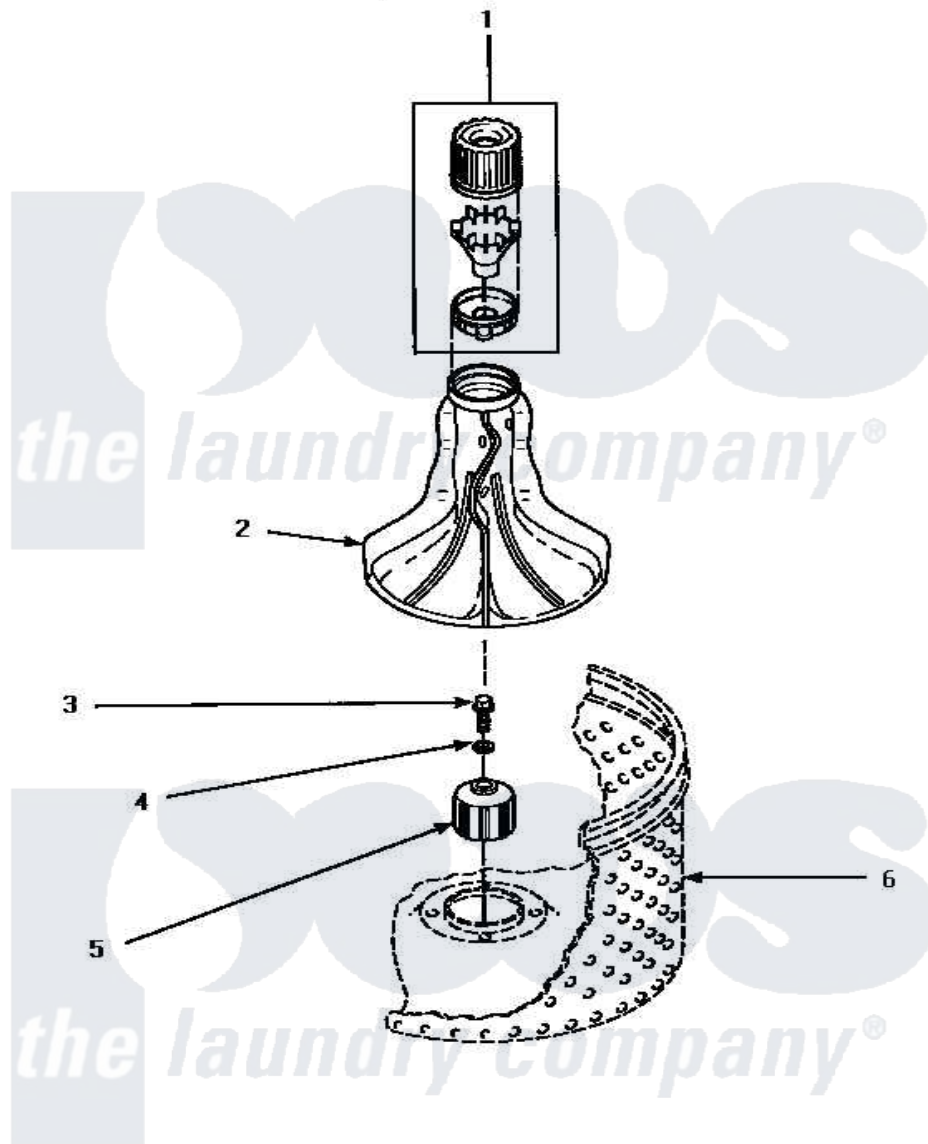

Amana LW3503L (BOM: P1163204W L) 02 - AGITATOR & DRIVE BELL

AGITATOR AND DRIVE BELL

Amana [Residential Amana LW3503L \(BOM: P1163204W L\) Washer Parts](#) Parts Diagram 02 - AGITATOR & DRIVE BELL

[Click on the part number to view part](#)

Item	Original Part Number	Replaced By	Status	Part Description
1	34155	40002101W		Assembly, Fabric Softner
2	33174	40000501W		Agitator, Flex Vane
3	34288	40065102		Screw, Shoulder 1/4
4	36472			O-Ring
5	34504P	R9900189		Kit, Drive Bell And Seal
6	Y00000000		Not Available	SEE NOTE WASHTUB