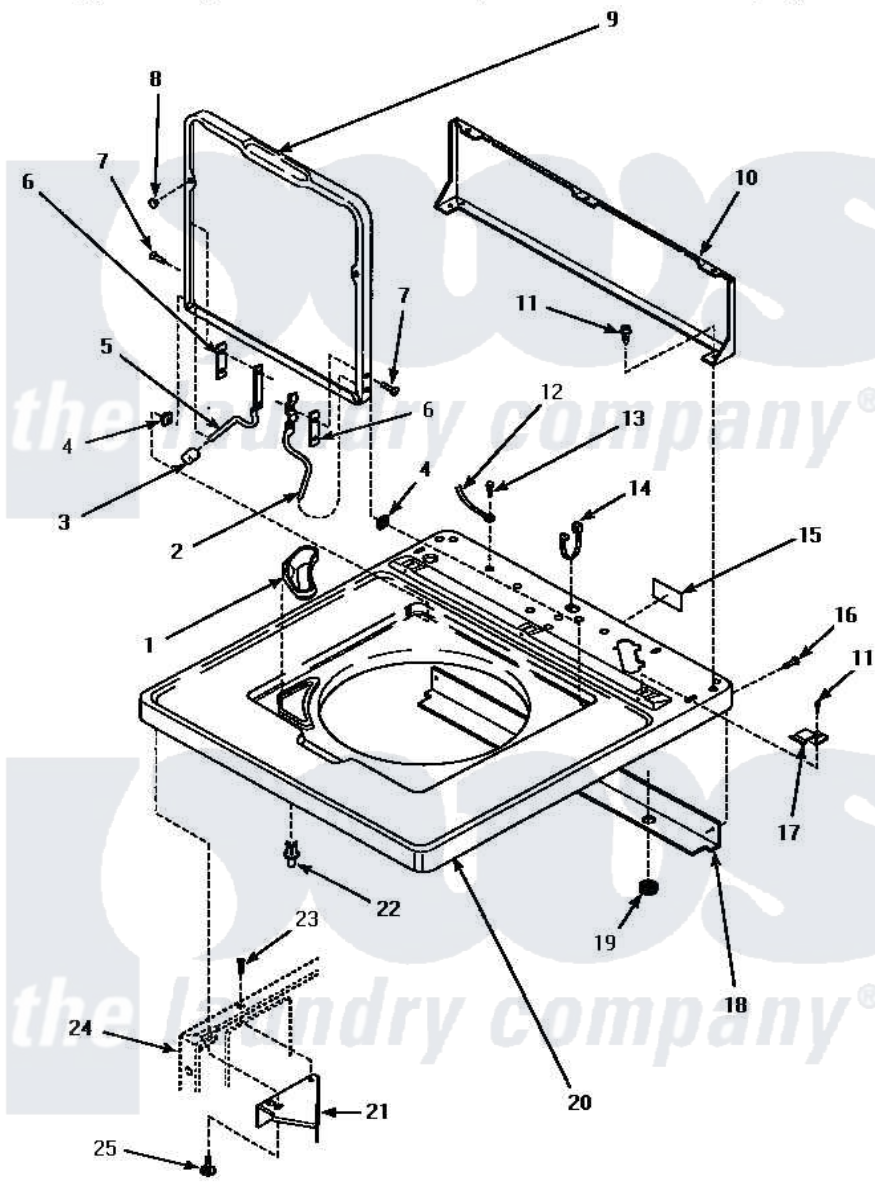

Amana LW3503L (BOM: P1163204W L) 04 - CAB TOP/LOADING DR & CTRL HOOD REAR PAN

CABINET TOP, LOADING DOOR AND CONTROL HOOD REAR PANEL

Amana Residential Amana LW3503L (BOM: P1163204W L) Washer Parts Parts Diagram 04 - CAB TOP/LOADING DR & CTRL HOOD REAR PAN

[Click on the part number to view part](#)

Item	Original Part Number	Replaced By	Status	Part Description
1	34776		Not Available	DISPENSER,BLEACH
2	36437			Hinge, Lid R
3	35112		Not Available	BUMPER,HINGE-STOP
4	33446	40008201		Bushing, Hinge
5	36438			Hinge, Lid Left
6	34338			Gasket, Hinge
7	34337	W10119828		Screw, Lid Hinge Mounting
8	21685	40038001		Bumper
9	33541WP			Lid, W/Instructions
"	33541LP			Lid, W/Instructions
"	33541HP		Not Available	LID,W/INSTRUCTIONS
10	34903		Not Available	PANEL, BACK HOOD (USE 37782)
11	23962	W10116760		Screw
12	XXXXXXXXXX		Not Available	SEE NOTE GROUND WIRE,

12	10000000	Not Available	GREEN
13	52909		Screw, 10B-16 X 1/2 HeX
14	21903	211881	Grommet, Cord Part Not Used-Gas Models Only
15	24903	Not Available	STICKER,DISCONNECT POW
17	35887	40063901	Clip, Hold Down
20	34902HP	Not Available	ASSY, TOP-DOMESTIC W/BLEACH
"	34902LP		Assembly, Top-Amana
"	34902WP	Not Available	ASSY, TOP-AMANA
21	36034		Bracket, Director-Module
22	56534		Barrel, Support
23	36035	Not Available	SCREW, 8-18X3/8 PHIL FLT HD
24	Y00000000	Not Available	SEE NOTE CABINET
25	Y31644	27001200	Screw