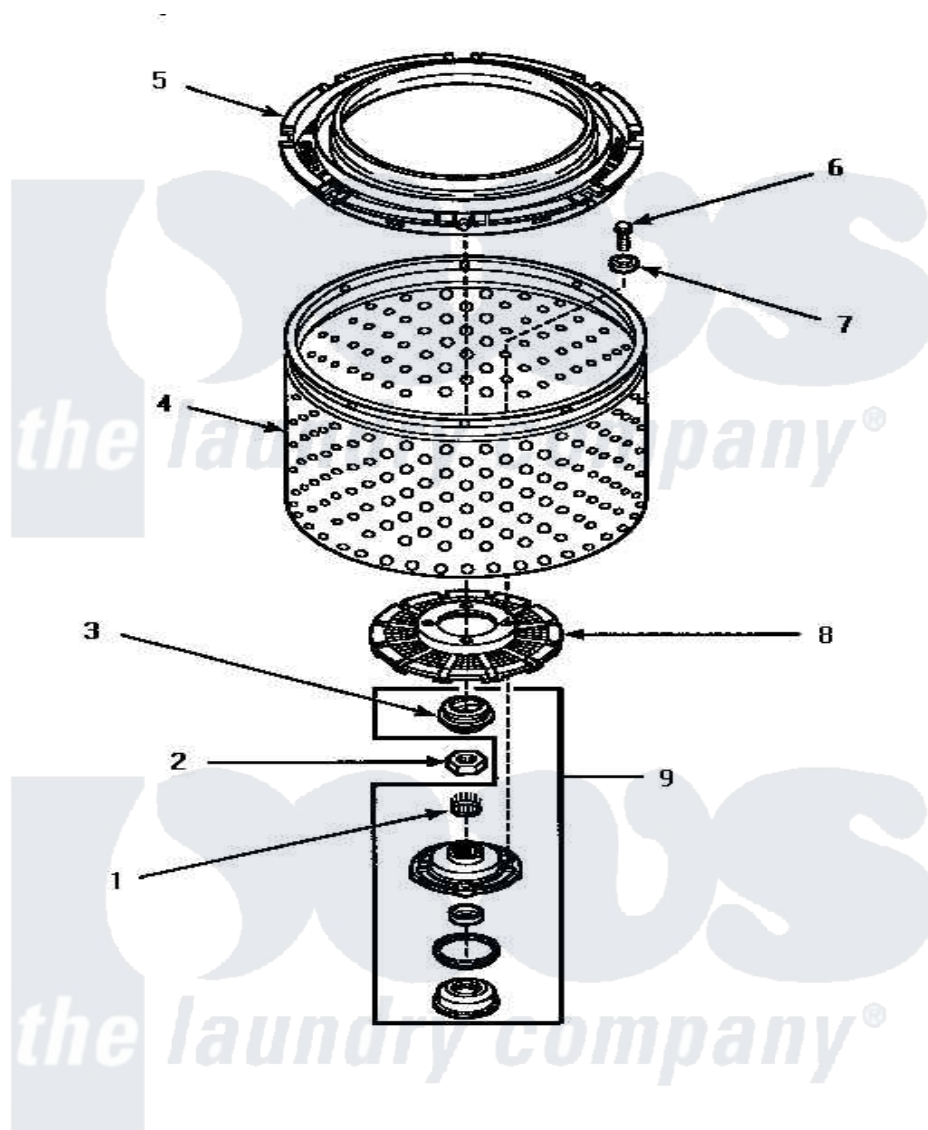

**Amana LW3503L (BOM: P1163204W L) 05 - CLOTHES
GUARD/WASHTUB/LINT FILTER & HUB**

CLOTHES GUARD, WASHTUB, LINT FILTER AND HUB

Amana [Residential Amana LW3503L \(BOM: P1163204W L\) Washer Parts](#) Parts Diagram 05 - CLOTHES
GUARD/WASHTUB/LINT FILTER & HUB
[Click on the part number to view part](#)

Item	Original Part Number	Replaced By	Status	Part Description
1	29728	40008301		Insert, Spline
2	Y29220	40016301		Nut, Lock
3	34184	R9900189		Kit, Drive Bell And Seal
4	33501P	R9900144		Kit- Wash
5	35035			Guard, Clothes
6	27202	W10116787		Screw
7	28094			Gasket
8	32998	39371		Filter Lin
9	495P3	R9900552		Hub And Seal