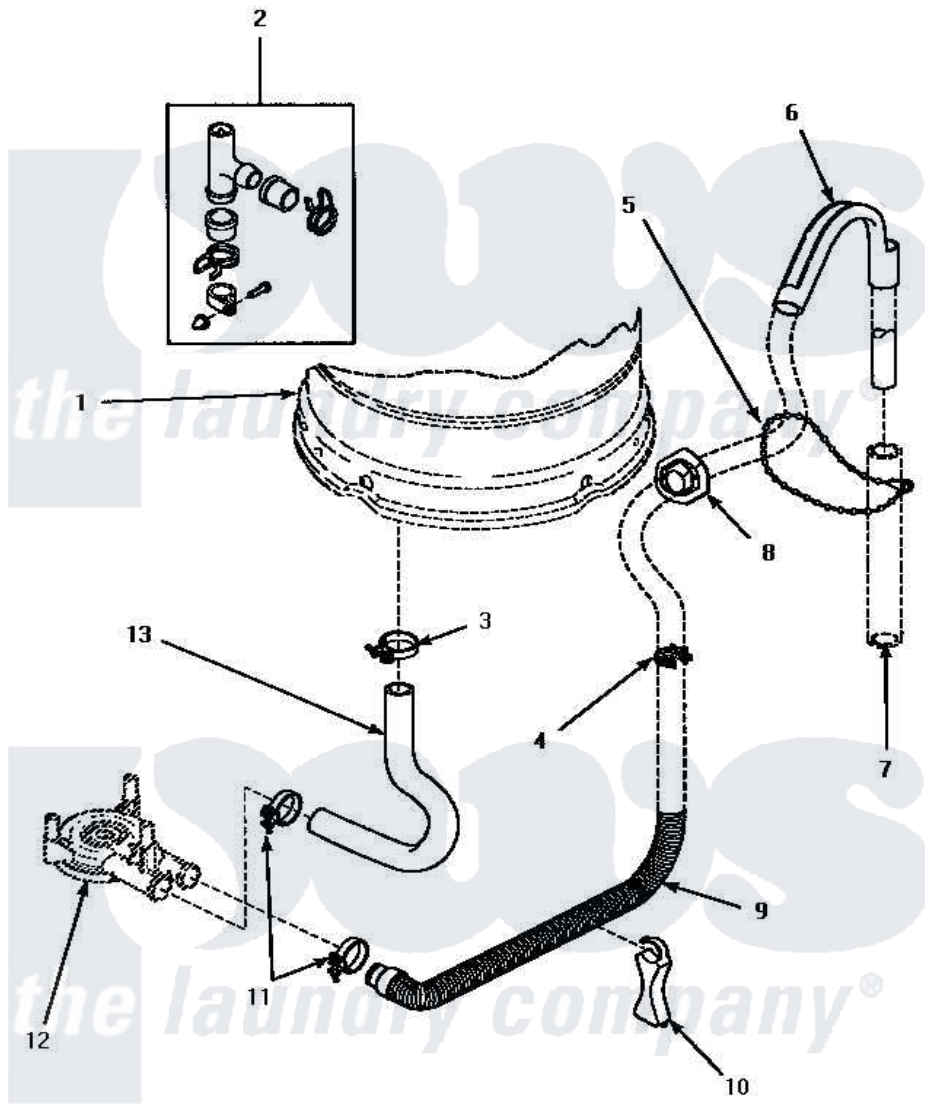

Amana LW3503L (BOM: P1163204W L) 06 - DRAIN HOSE & SIPHON BREAK

DRAIN HOSE AND SIPHON BREAK

Amana Residential Amana LW3503L (BOM: P1163204W L) Washer Parts Parts Diagram 06 - DRAIN HOSE & SIPHON BREAK

Click on the part number to view part

Item	Original Part Number	Replaced By	Status	Part Description
1	Y00000000		Not Available	SEE NOTE OUTER TUB
2	562P3	76660		Break-Sphn
3	35384	285655		Clamp, Hose
4	36014			Clip, Retainer-Hose
5	33489	8539404		Tie-Wire
6	33615	22003814		Retainer, Drain Hose
7	Y00000000		Not Available	SEE NOTE STANDPIPE
8	32219			Relief, Strain
9	34502	40053901		Hose, Drain
10	35487			Support, Hose
11	35384	285655		Clamp, Hose
12	Y00000000		Not Available	SEE NOTE PUMP ASSEMBLY
13	35753			Hose, Tub To Pump-Ddp
NI	406P3	451P3		Kit Drain Extension