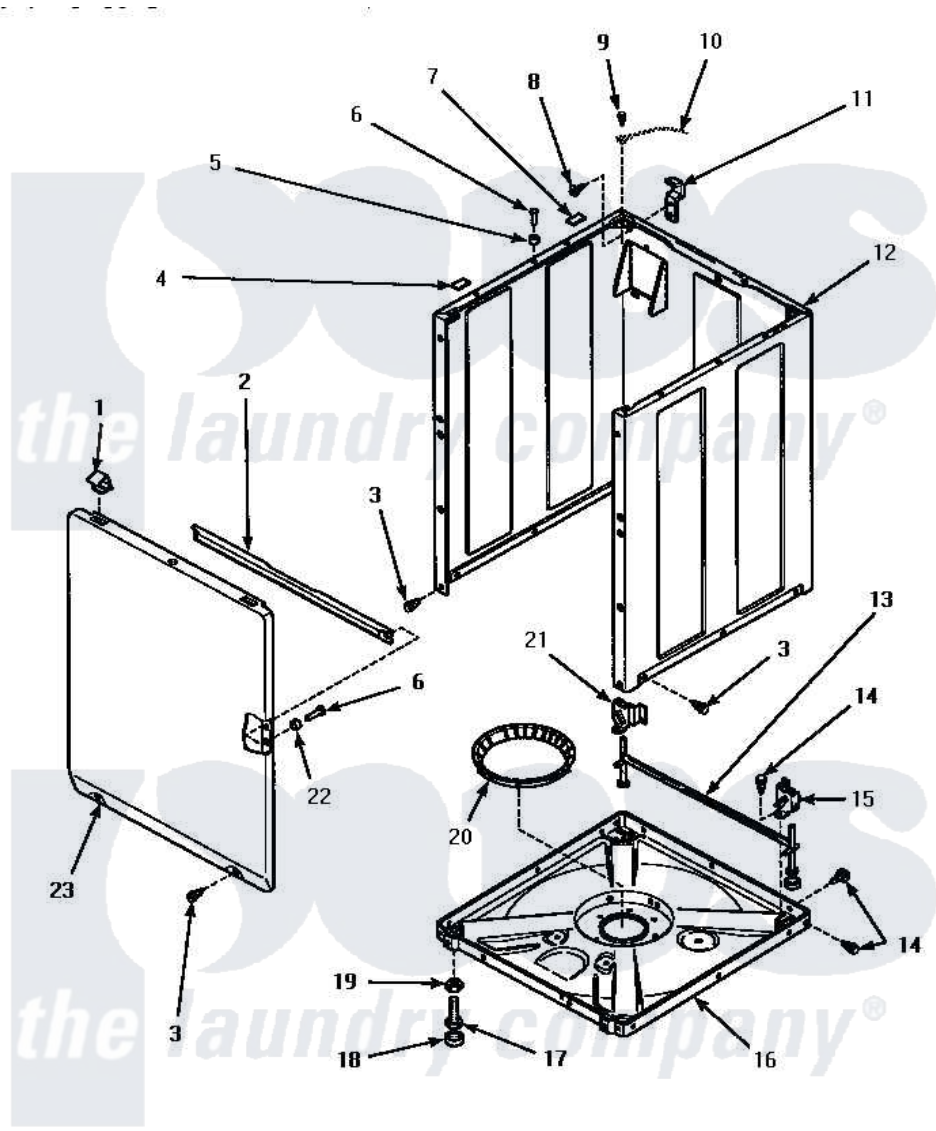

**Amana LW3503L (BOM: P1163204W L) 07 - FRONT PANEL, BASE & CABINET ASSY**

**FRONT PANEL, BASE AND CABINET ASSEMBLY**

Amana Residential Amana LW3503L (BOM: P1163204W L) Washer Parts Parts Diagram 07 - FRONT PANEL, BASE & CABINET ASSY

Click on the part number to view part

Item	Original Part Number	Replaced By	Status	Part Description
1	<a href="#">35865</a>			Clip, Hold-Down Front Panel
2	Y35097		Not Available	BRACE, FRT PNL
3	27196	<a href="#">27001200</a>		Screw
4	<a href="#">Y56128</a>			Pad, Bumper
5	56079	<a href="#">505187</a>		Locator, Panel
6	32671	<a href="#">Y014874</a>		Screw, Idler Arm And Sleeve
7	<a href="#">36226</a>			Pad, Bumper .25
8	34499		Not Available	SCREW, No.10B X 1/4 TAP IN HX
9	56392		Not Available	SCREW,8-18 X 3/8 TAPPI
10	Y00000000		Not Available	SEE NOTE GROUND WIRE, GREEN
11	<a href="#">Y27103</a>			Hinge, Hold-Down Lug
12	34475WP	<a href="#">38612WP</a>		Kit-Service
"	34475LP	<a href="#">38612LP</a>		Kit Service Cabinet

"	34475HP		Not Available	KIT,SERVICE CABINET
13	<a href="#">34443</a>			Assembly, Leg And Stabilier
14	35148		Not Available	SCREW,1/4-14 X 3/8 HX HD
15	36036		Not Available	BRACKET,SLL-RIGHT
16	<a href="#">34434P</a>			Assembly Nut/Leg Base
17	Y34319	<a href="#">22003428</a>		Leg, Adjustable
18	34318	<a href="#">40016001</a>		Foot, Rubber
19	Y21899	<a href="#">40038101</a>		Nut, Leg
20	36108		Not Available	SNUBBER PAD & ISOLATOR
21	<a href="#">36037</a>			Bracket, Sll-Left
22	<a href="#">28102</a>			Locator, Panel
23	<a href="#">34656WP</a>			Assembly, Front Panel
"	34656HP		Not Available	ASSY,FRONT PANEL
"	<a href="#">34656LP</a>			Assembly, Front Panel