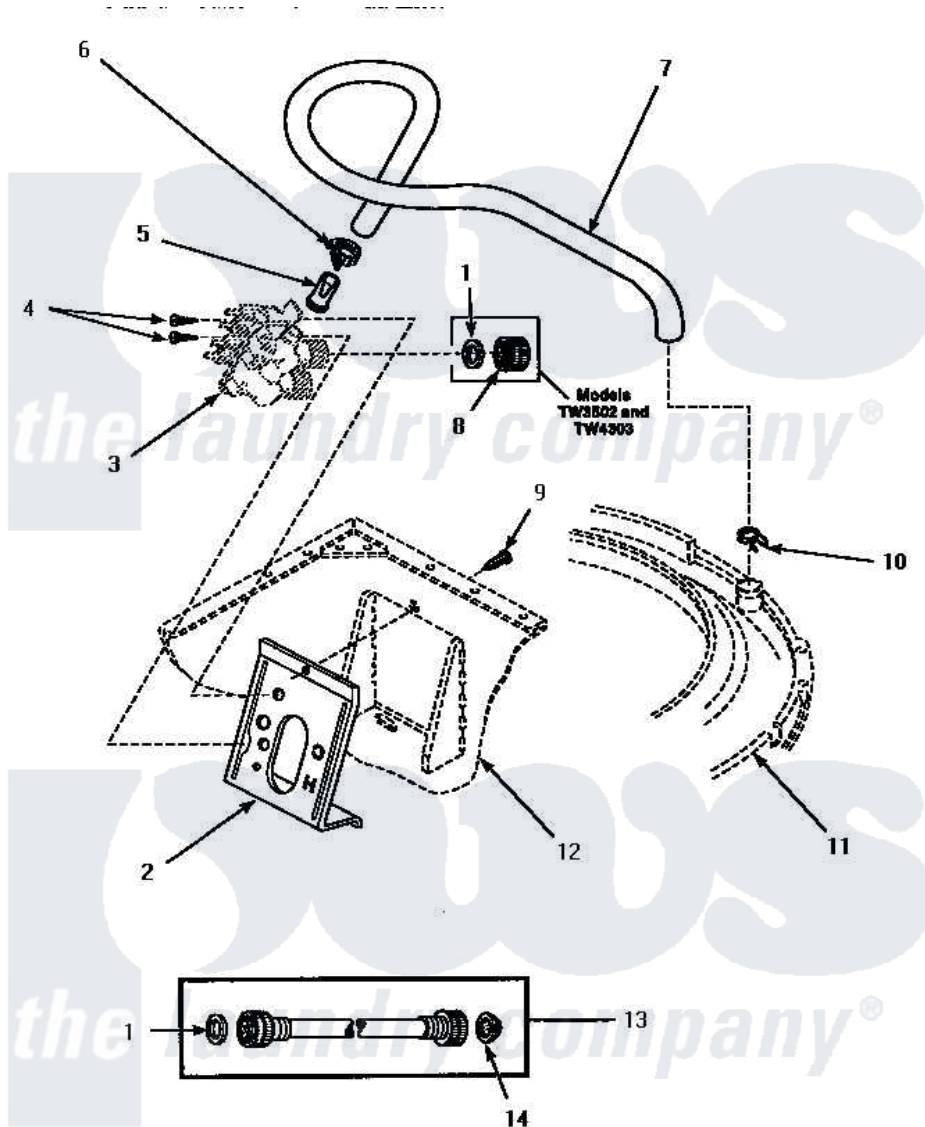

Amana LW3503L (BOM: P1163204W L) 09 - INLET/FILL HOSE & MIXING VLV MTG BRKT

INLET HOSE, FILL HOSE AND MIXING VALVE MOUNTING BRACKET

Amana [Residential Amana LW3503L \(BOM: P1163204W L\) Washer Parts](#) Parts Diagram 09 - INLET/FILL HOSE & MIXING VLV MTG BRKT

[Click on the part number to view part](#)

Item	Original Part Number	Replaced By	Status	Part Description
1	20290	Y013783		Washer, Inlet Hose
2	34972	39407		Bracket, Valve
3	Y00000000		Not Available	SEE NOTE MIXING VALVE ASSEMBLY
4	56392		Not Available	SCREW,8-18 X 3/8 TAPPI
5	34500	22001900		Preventer, Back Flow
6	27643	596669		Clamp, Manifold
7	35874	38155		Hose, Mix Valve To TU
8	24145			Cap
9	33562	27001200		Screw
10	29210			Hose Clamp
11	Y00000000		Not Available	SEE NOTE OUTER TUB COVER
12	Y00000000		Not Available	SEE NOTE CABINET
13	28330P	202860		Inlet Hose Assembly