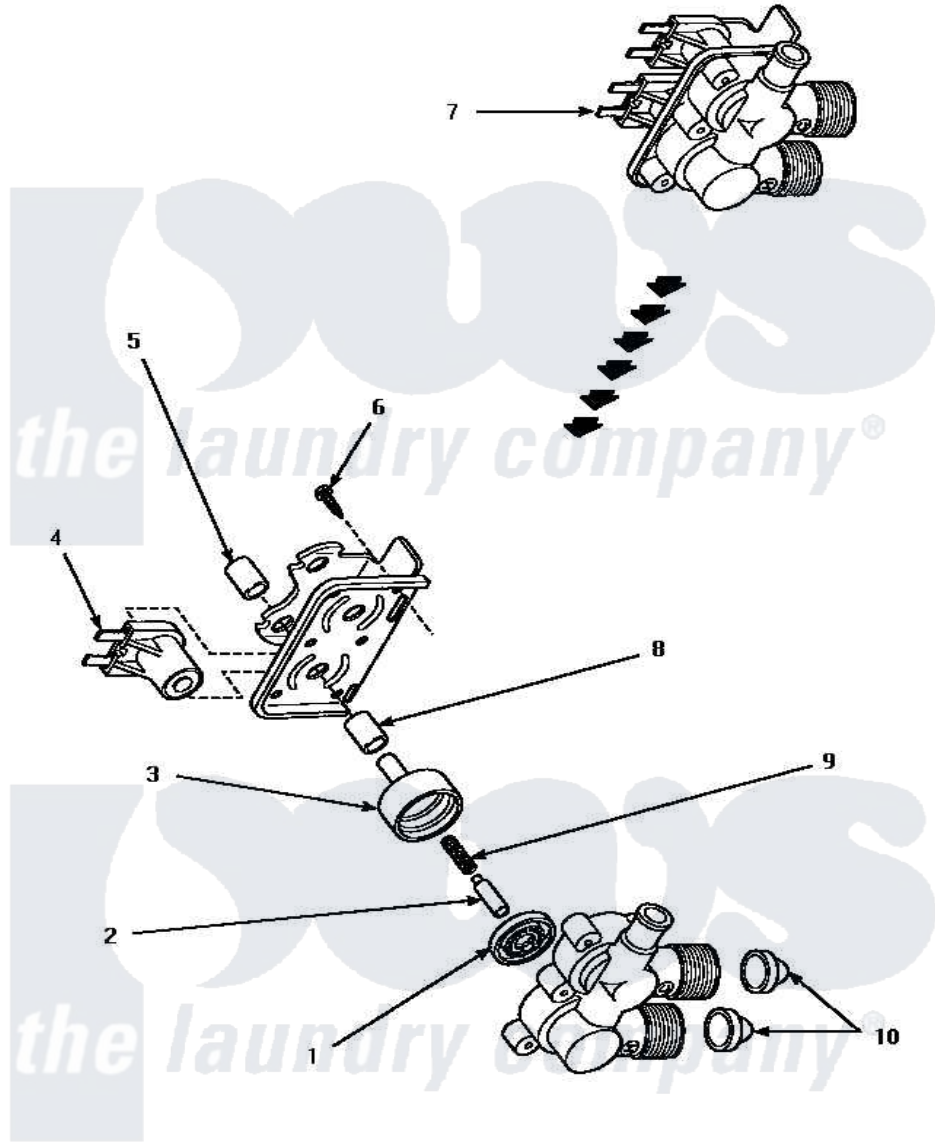

Amana LW3503L (BOM: P1163204W L) 10 - MIXING VALVE ASSY

MIXING VALVE ASSEMBLY

Amana [Residential Amana LW3503L \(BOM: P1163204W L\) Washer Parts](#) Parts Diagram 10 - MIXING VALVE ASSY

[Click on the part number to view part](#)

Item	Original Part Number	Replaced By	Status	Part Description
1	24134		Not Available	DIAPHRAGM
2	24132		Not Available	ARMATURE
3	24130			Guide, Armature
4	33930A	33930		Valve, Mixing
5	24128		Not Available	SLEEVE, LONG
6	25817C		Not Available	SCREW
7	34963	34963P		Valve Mixing Package
8	24129		Not Available	SLEEVE, SHORT
9	23224E		Not Available	SPRING
10	24122	22002960		Strainer, Washer Inlet