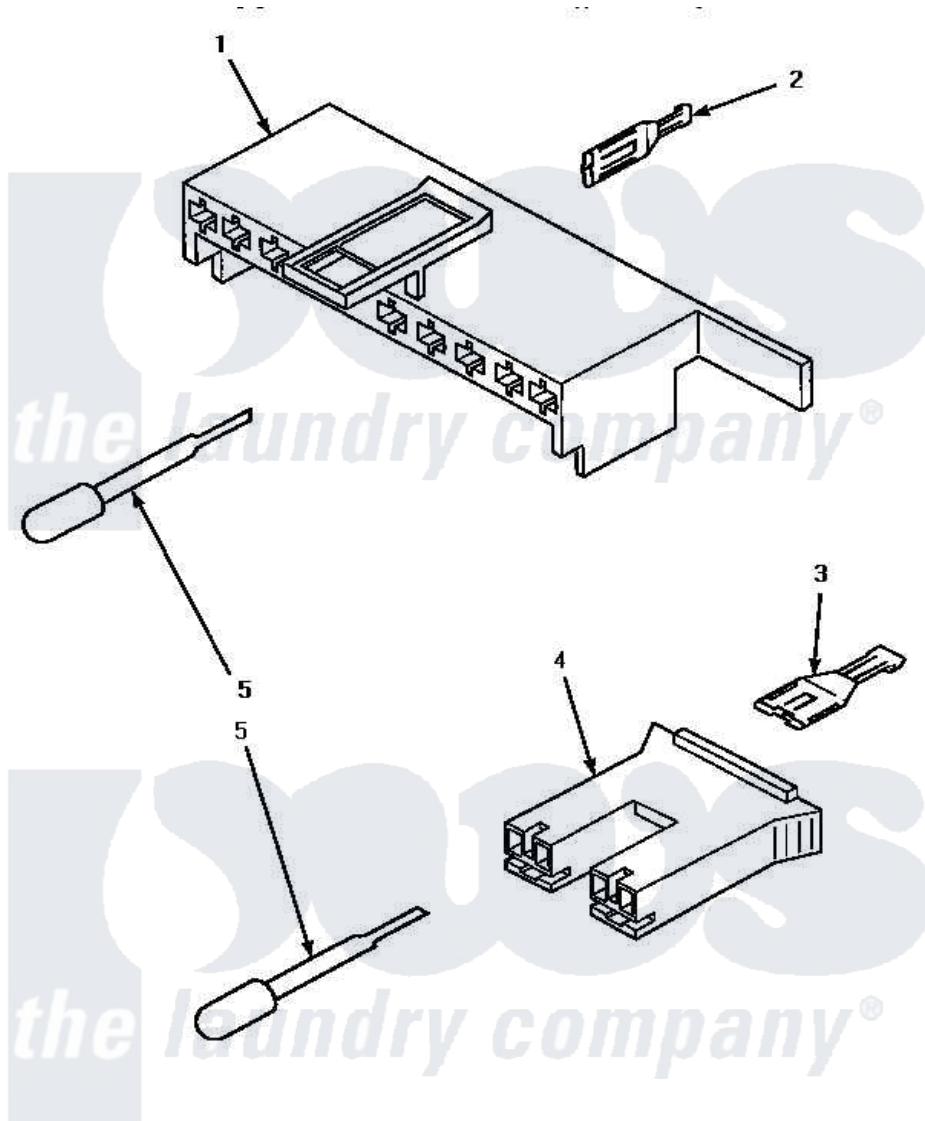

**Amana LW3503L (BOM: P1163204W L) 11 - MIXING VLV & MTR CONN BLOCKS/TERM & TOOL**

**MIXING VALVE AND MOTOR CONNECTION BLOCKS, TERMINALS AND TERMINAL EXTRACTOR TOOL**

Amana [Residential Amana LW3503L \(BOM: P1163204W L\) Washer Parts](#) Parts Diagram 11 - MIXING VLV & MTR CONN BLOCKS/TERM & TOOL

[Click on the part number to view part](#)

Item	Original Part Number	Replaced By	Status	Part Description
1	<a href="#">34677</a>			10 Circuit Plug
2	<a href="#">Y00188</a>			Molex Terminal
3	Y00121		Not Available	SPADE TERMINAL(12 GAUGE) (1/4 INCH-(2) 18 GAUGE WIRES O
4	<a href="#">34676</a>			Plug
"	34675		Not Available	PLUG
5	<a href="#">283P4</a>			Terminal Extractor Tool