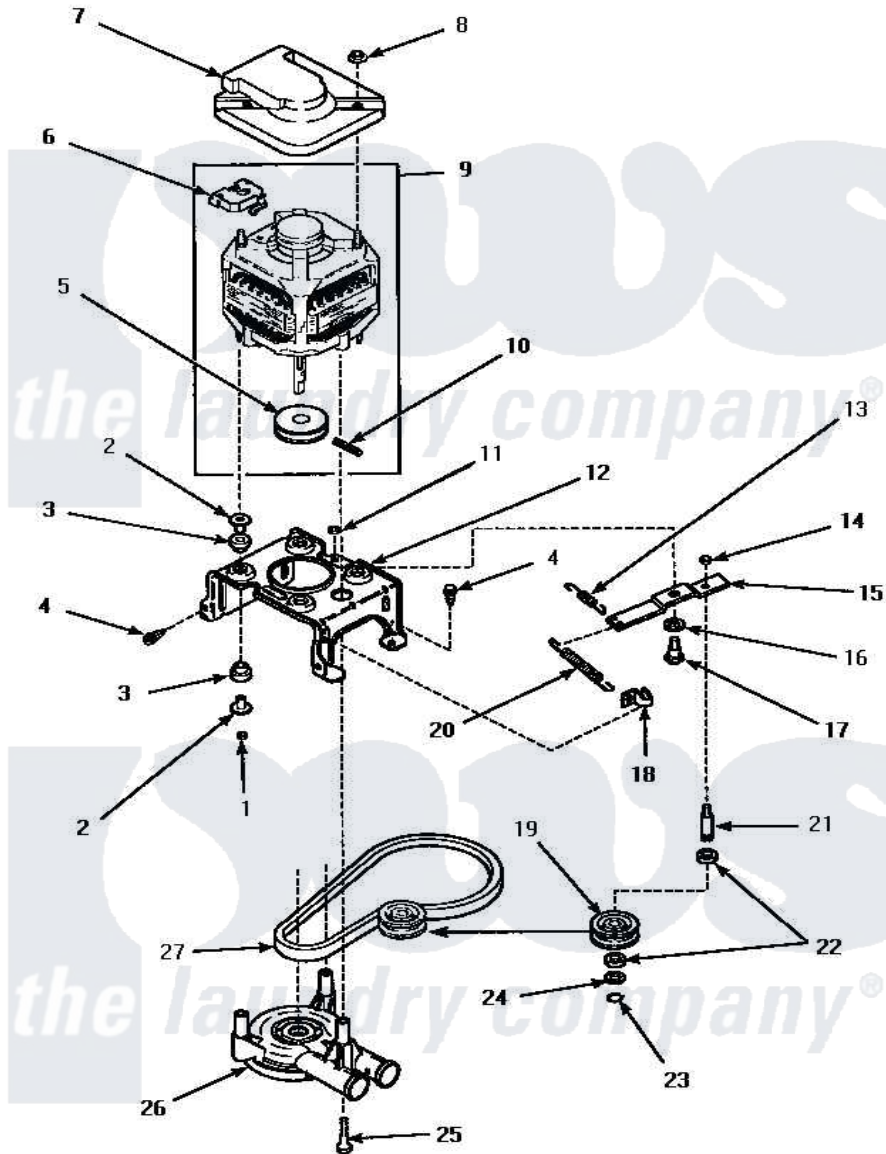

**Amana LW3503L (BOM: P1163204W L) 12 - MOTOR, MTG BRKT, BELT, PUMP & IDLER ASSY**

**MOTOR, MOUNTING BRACKET, BELT, PUMP AND IDLER ASSEMBLY**

Amana [Residential Amana LW3503L \(BOM: P1163204W L\) Washer Parts](#) Parts Diagram 12 - MOTOR, MTG BRKT, BELT, PUMP & IDLER ASSY  
 Click on the part number to view part

Item	Original Part Number	Replaced By	Status	Part Description
1	35423	<a href="#">3400029</a>		Nut, Adapter Plate
2	<a href="#">34791</a>			Post, Mount-Motor
3	<a href="#">34788</a>			Mount, Motor
4	Y31645	<a href="#">27001200</a>		Screw
5	27171		Not Available	PULLEY,MOTOR
6	35632		Not Available	SWITCH, MOTOR
7	34754	<a href="#">40112301</a>		Shield, Motor
8	35139		Not Available	PALNUT
9	34910	<a href="#">27001215</a>		Motor W/Pulley
"	35032	<a href="#">Y02390002</a>		Drive Belt
10	<a href="#">23750</a>			Pin, Roll
11	52566	<a href="#">27001225</a>		Nut, Jam Mid Lock 1/4-20
12	34890		Not Available	BRACKET,MOTOR MOUNT
13	30620		Not Available	SPRING,IDLER LEVER HEL
14	28803	<a href="#">2221070</a>		Clamp, Nylon

15	31054	<a href="#">40041002</a>	Lever, Idler
16	81392	<a href="#">40054701</a>	Washer
17	27229	<a href="#">40038901</a>	Screw, 1/4-20
18	<a href="#">28849</a>		Clip, Spring
19	28800	Not Available	WHEEL, IDLER
20	33110	<a href="#">37366</a>	Spring, Idler
21	<a href="#">28802</a>		Shaft, Idler
22	<a href="#">Y29443</a>		Washer, Felt
23	<a href="#">23748</a>		Ring, Retaining
24	<a href="#">52549</a>		Washer, 501 ID X3/4 Odx
25	Y34565	<a href="#">40063701</a>	Screw, 10-16 x 1.75
26	35742P	<a href="#">27001233</a>	Pump
27	<a href="#">28808</a>		Belt, Agitate And Spin
NI	258P3	Not Available	KIT, CAPACITOR