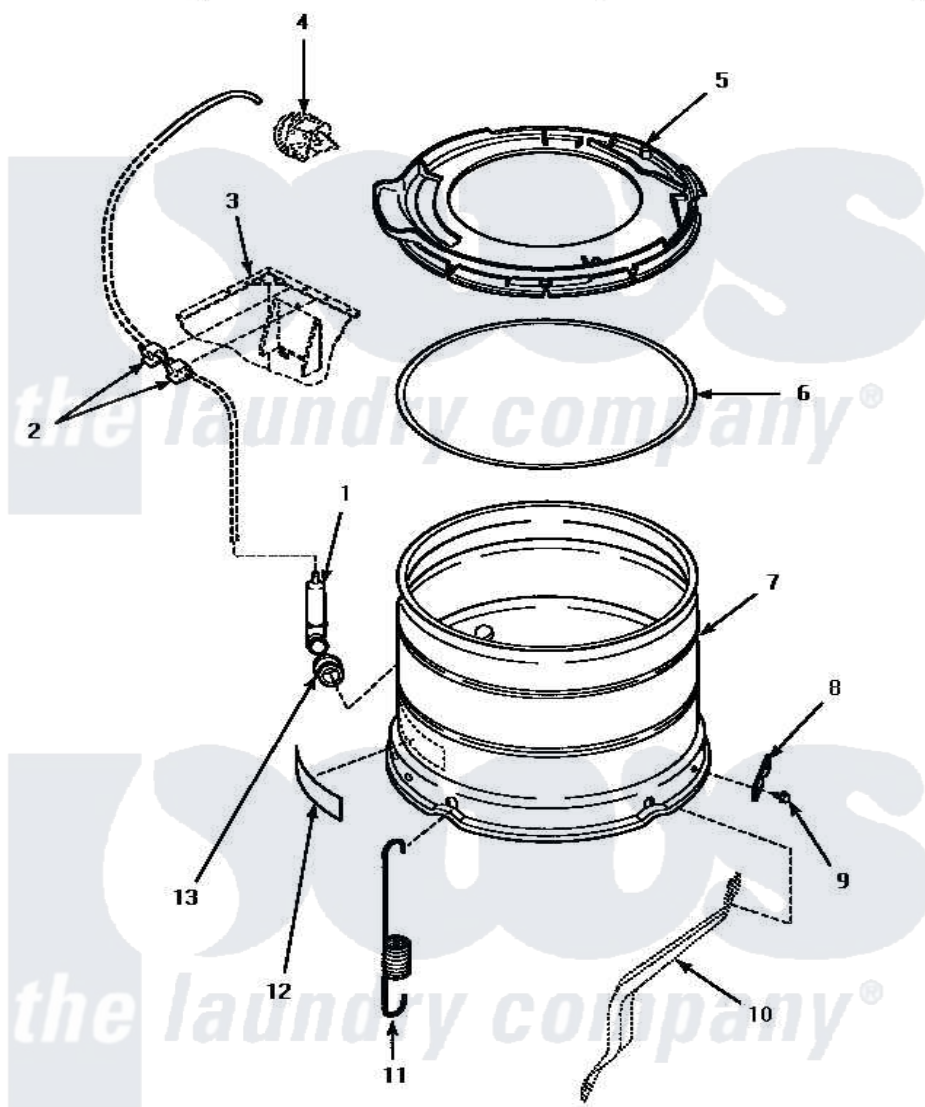

Amana LW3503L (BOM: P1163204W L) 13 - OUTER TUB, COVER & PRESSURE HOSE

OUTER TUB, COVER AND PRESSURE HOSE

Amana [Residential Amana LW3503L \(BOM: P1163204W L\) Washer Parts](#) Parts Diagram 13 - OUTER TUB, COVER & PRESSURE HOSE

[Click on the part number to view part](#)

Item	Original Part Number	Replaced By	Status	Part Description
1	30907	40008501		Assembly, Pressure Bulb
2	21036			Clip, Cable
3	Y00000000		Not Available	SEE NOTE CABINET
4	Y00000000		Not Available	SEE NOTE PRESSURE SWITCH
5	36025	36025P		Assembly, Tub Cover and Gasket
6	32857			Gasket, Tub Cover Small
7	34438P			Assembly, Outer Tub
8	27926			Plate, Leg .063
9	35369	40128701		Screw, 5/16-18 X .50
10	Y00000000		Not Available	SEE NOTE SUPPORT LEG
11	35948			Spring, Leg-Large Tub
12	500049		Not Available	STICKER
13	29175	40037801		Grommet