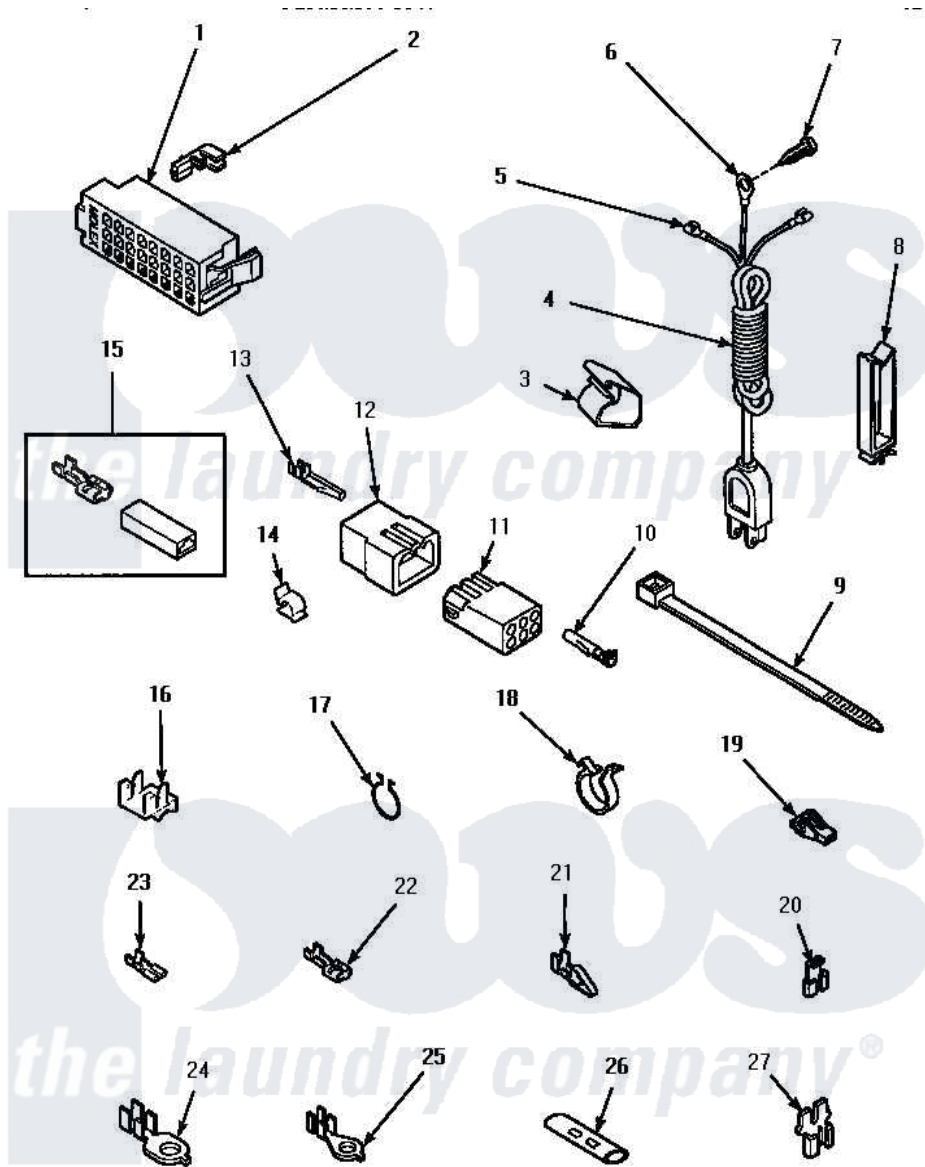

Amana LW3503L (BOM: P1163204W L) 15 - POWER CORD & TERMINALS

POWER CORD AND TERMINALS

Amana Residential Amana LW3503L (BOM: P1163204W L) Washer Parts Parts Diagram 15 - POWER CORD & TERMINALS

Click on the part number to view part

Item	Original Part Number	Replaced By	Status	Part Description
1	34123			Housing, LH -24 Position
"	32746			Housing, RH-24 Positi
2	Y00188			Molex Terminal
3	35521		Not Available	CLIP ,HARNESS HOLDER
4	Y34458		Not Available	POWER CORD ALL
5	03673		Not Available	NUT
6	Y0000000		Not Available	SEE NOTE GROUND WIRE, GREEN
7	52909			Screw, 10B-16 X 1/2 HeX
8	36274		Not Available	CLIP, HARNESS
9	36466	M0321209		Tie-Electrical
10	Y00117	5011-XX		093 Female Socket
11	26301			Receptacle, Molex
"	26708			Receptacle, 6 Circuit
"	26163			Receptacle, 9 Circuit
12	23033			Plug, 9 Circuit

"	26302		Not Available	PLUG, 1 CIRCUIT
"	23041			Plug, 6 Circuit
13	Y00116			Terminal, Pin-Male
14	21036			Clip, Cable
15	00234	00359		Terminal Ultra Pod 250 X032F
16	Y00161	B5733302		Clip, Ground
17	51291			Clip, Wire
18	61510	504034		Clip, Wire
19	70210		Not Available	INSULATOR,BLUE
20	Y00120			Terminal, Flag-1/4 Fema
21	00220		Not Available	TERMINAL,CRIMP-SINGLE
22	Y00119		Not Available	SPADE TERMINAL(18 GAUGE) (1/4 INCH-(1) 18 GAUGE WIRE)
23	00112			Terminal, Spade-3/16 Fe
24	Y00113		Not Available	TERMINAL,RING-1/4 STUD
25	00110			No.10 18 Gauge Wire
26	21091		Not Available	CONNECTOR TWO 1/4 INCH MALE
27	29673		Not Available	DOUBLE CONNECTOR