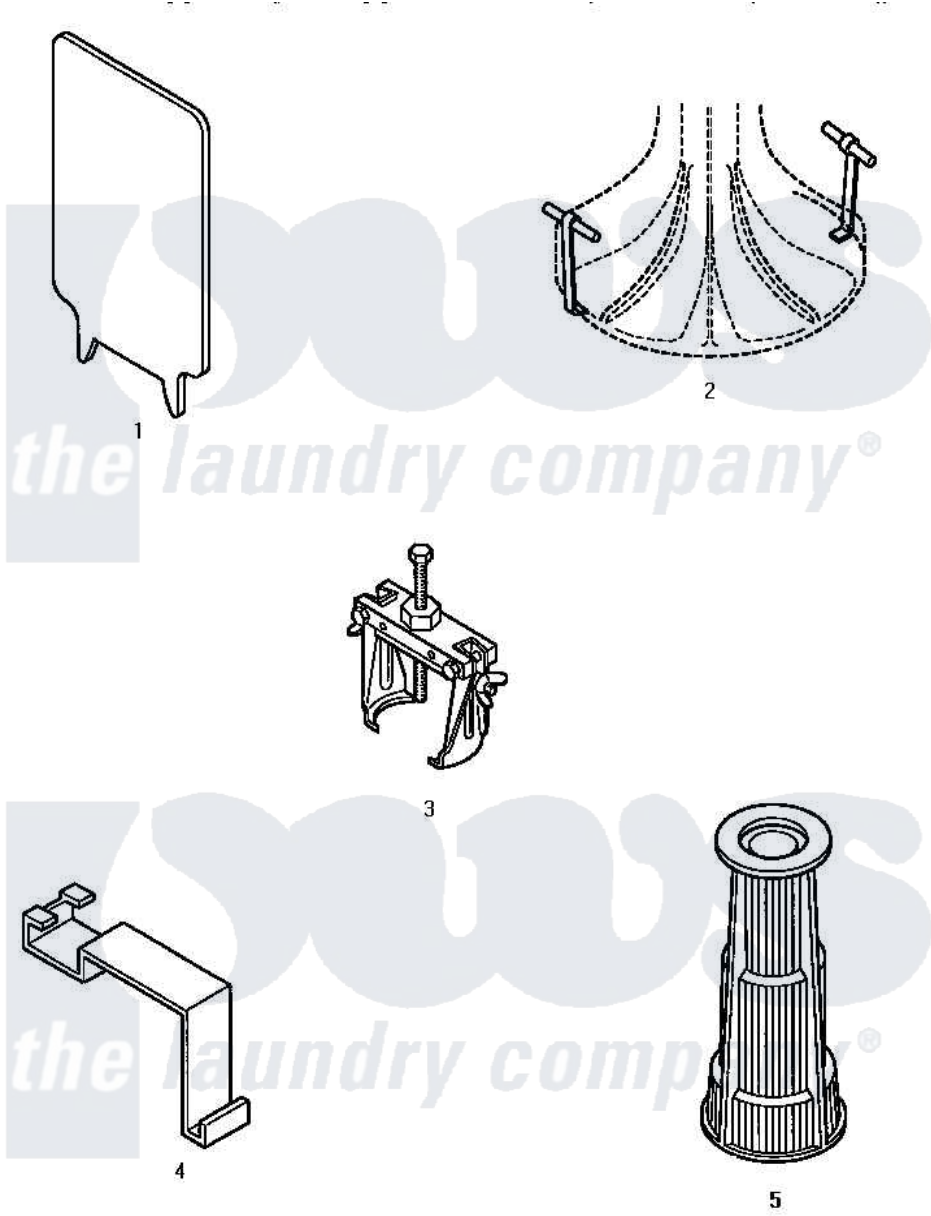

Amana LW3503L (BOM: P1163204W L) 17 - SPECIAL TOOLS

Amana Residential Amana LW3503L (BOM: P1163204W L) Washer Parts Diagram 17 - SPECIAL TOOLS
 Click on the part number to view part

Item	Original Part Number	Replaced By	Status	Part Description
1	272P4			Tool, Lid Switch Instal
2	254P4P			Agitator Hooks
3	253P4	294P4		Bell Tool
4	273P4			Tub Cover Gasket Tool
5	274P4	293P4		Seal Tool