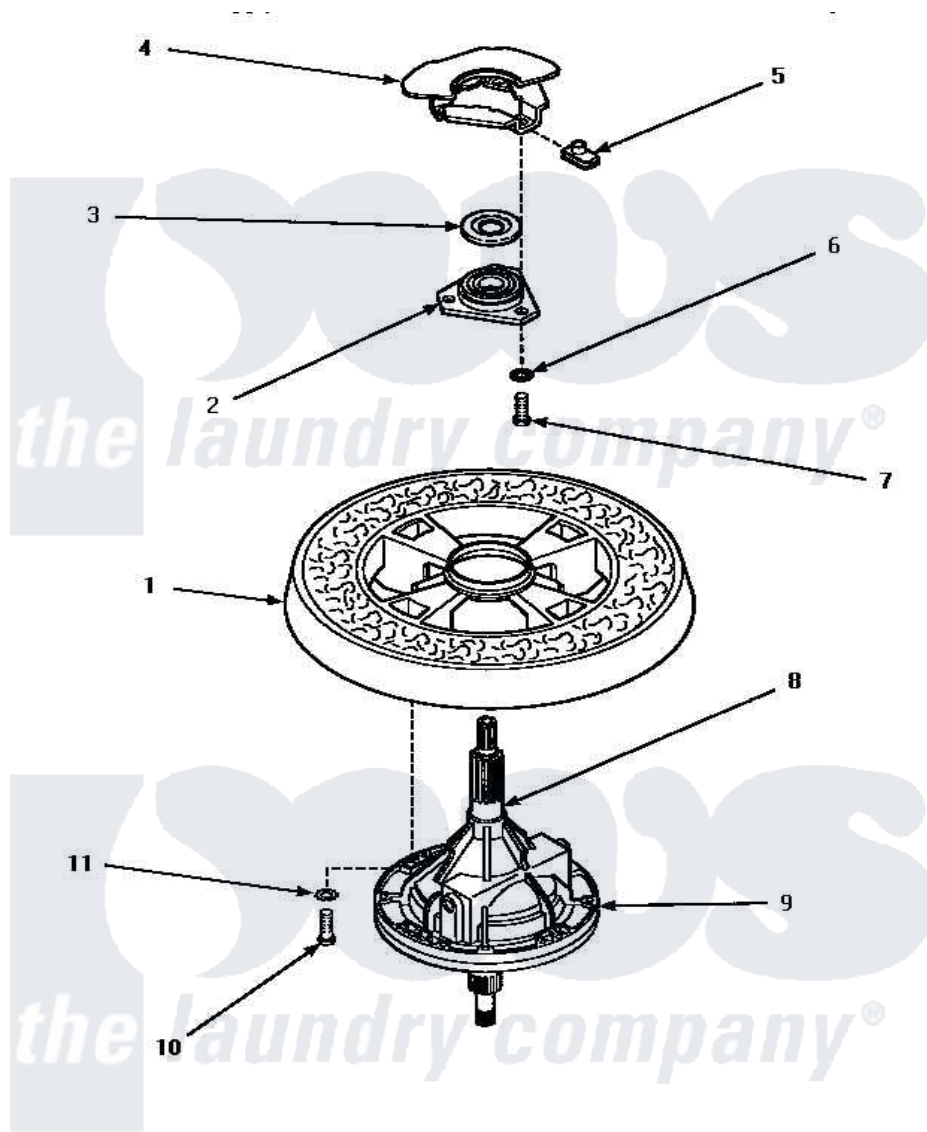

Amana LW3503L (BOM: P1163204W L) 18 - TRANSMISSION ASSY & BALANCE RING

TRANSMISSION ASSEMBLY AND BALANCE RING

Amana Residential Amana LW3503L (BOM: P1163204W L) Washer Parts Parts Diagram 18 - TRANSMISSION ASSY & BALANCE RING

[Click on the part number to view part](#)

| Item | Original Part Number | Replaced By | Status | Part Description |
|------|------------------------|---------------------------|---------------|-------------------------|
| 1 | 34731 | | Not Available | ASSY,BALANCE RING-COMPL |
| 2 | 27182 | 40004201P | | Main Bearing Assembly |
| 3 | 27187 | | | Flinger |
| 4 | Y00000000 | | Not Available | SEE NOTE OUTER TUB |
| 5 | 27222 | | | Nut, Retainer 5/16-18 |
| 6 | 04366 | | | Lockwasher, 5/16intshkp |
| 7 | 01355 | | Not Available | SCREW |
| 8 | 27604P | | | Never-Seeze 1 Oz Tube |
| 9 | Y34526 | 34526P | | Assembly, Transmission |
| 10 | 27200 | | Not Available | CAP SCREW |
| 11 | 02431 | | | Lockwasher, 1/4 Ext Shk |