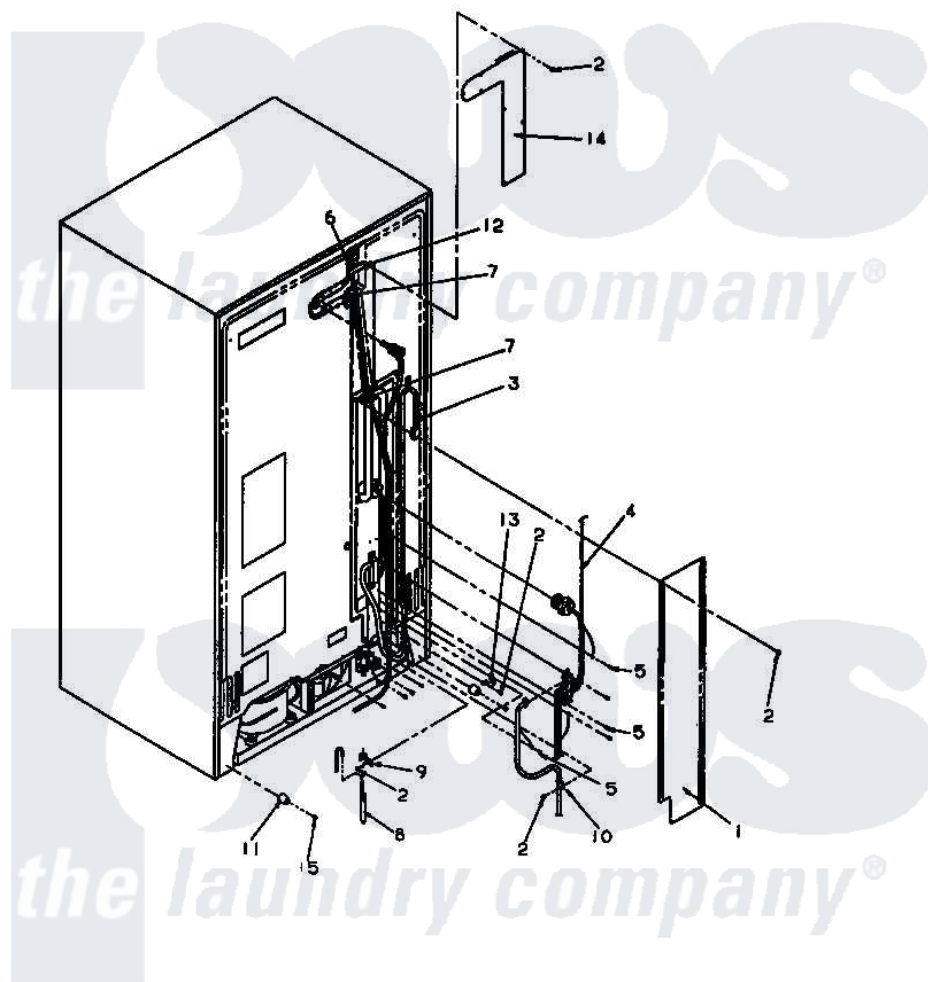

Amana LW3503L2 (BOM: PLW3503L2) 13 - GRAPHIC PANEL, CTRL MTG PLATE AND CTRLS

Back Unit

Amana [Residential Amana LW3503L2 \(BOM: PLW3503L2\) Washer Parts](#) Parts Diagram 13 - GRAPHIC PANEL, CTRL MTG PLATE AND CTRLS

[Click on the part number to view part](#)

Item	Original Part Number	Replaced By	Status	Part Description
1	34823		Not Available	COVER, TOP
2	23962	W10116760		Screw
3	Y34826		Not Available	DIFFUSER,LAMP-CLEAR
4	34904	489355		Screw, 8 X 1/2
6	501086	90767		Screw, 8A X 3/8 HeX Washer Head Tapping
7	34815		Not Available	PANEL, END R.H. (BLK)
8	34903		Not Available	PANEL, BACK HOOD (USE 37782)
9	34902P		Not Available	TOP
10	34821		Not Available	CONTROL MOUNTING PLATE
14	34816			Panel, End