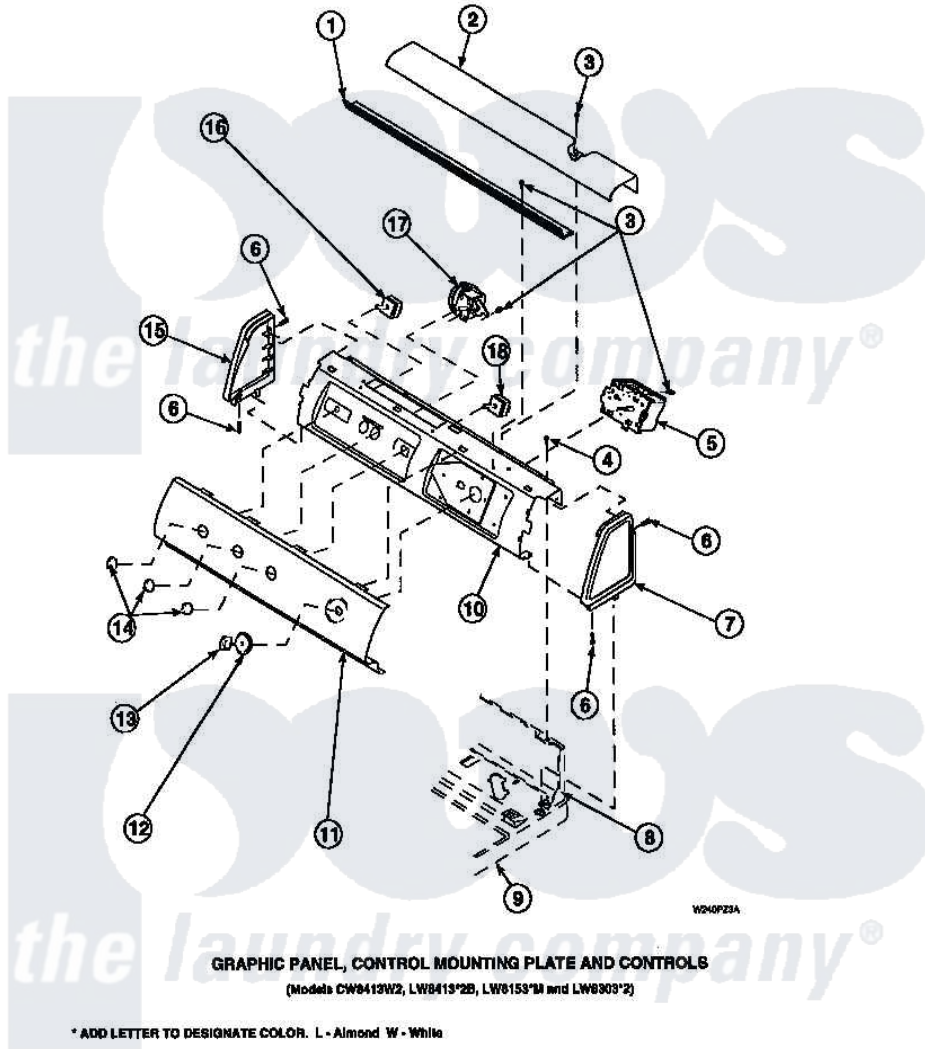

**Amana LW3503L2 (BOM: PLW3503L2 A) 11 - GRAPHIC PANEL, CTRL  
MTG PLATE AND CTRLS**

Amana Residential Amana LW3503L2 (BOM: PLW3503L2 A) Washer Parts Parts Diagram 11 - GRAPHIC PANEL, CTRL  
MTG PLATE AND CTRLS  
Click on the part number to view part

Item	Original Part Number	Replaced By	Status	Part Description
1	Y34826		Not Available	DIFFUSER,LAMP-CLEAR
3	23962	<a href="#">W10116760</a>		Screw
4	34904	<a href="#">489355</a>		Screw, 8 X 1/2
5	<a href="#">36607</a>			Timer, 4 Cycle
6	501086	<a href="#">90767</a>		Screw, 8A X 3/8 HeX Washer Head Tapping
8	34903		Not Available	PANEL, BACK HOOD (USE 37782)
9	34902P		Not Available	TOP
10	34821		Not Available	CONTROL MOUNTING PLATE
11	36611		Not Available	PANEL, GRAPHICS
17	36045	<a href="#">40055101</a>		Switch, Pressure