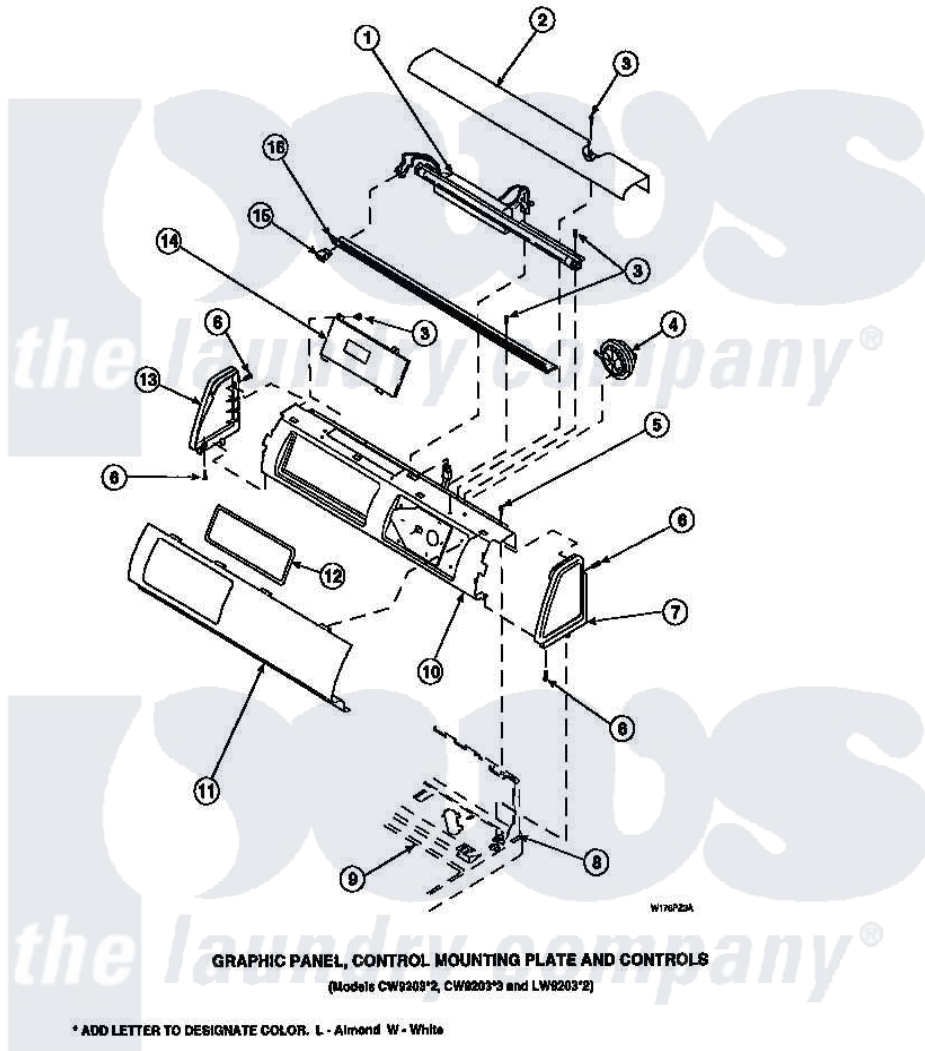

**Amana LW3503L2 (BOM: PLW3503L2 A) 12 - GRAPHIC PANEL, CTRL
MTG PLATE AND CTRLS**

Amana Residential Amana LW3503L2 (BOM: PLW3503L2 A) Washer Parts Parts Diagram 12 - GRAPHIC PANEL, CTRL
MTG PLATE AND CTRLS
Click on the part number to view part

Item	Original Part Number	Replaced By	Status	Part Description
3	23962	W10116760		Screw
5	34904	489355		Screw, 8 X 1/2
6	501086	90767		Screw, 8A X 3/8 HeX Washer Head Tapping
8	34903		Not Available	PANEL, BACK HOOD (USE 37782)
9	34902P		Not Available	TOP