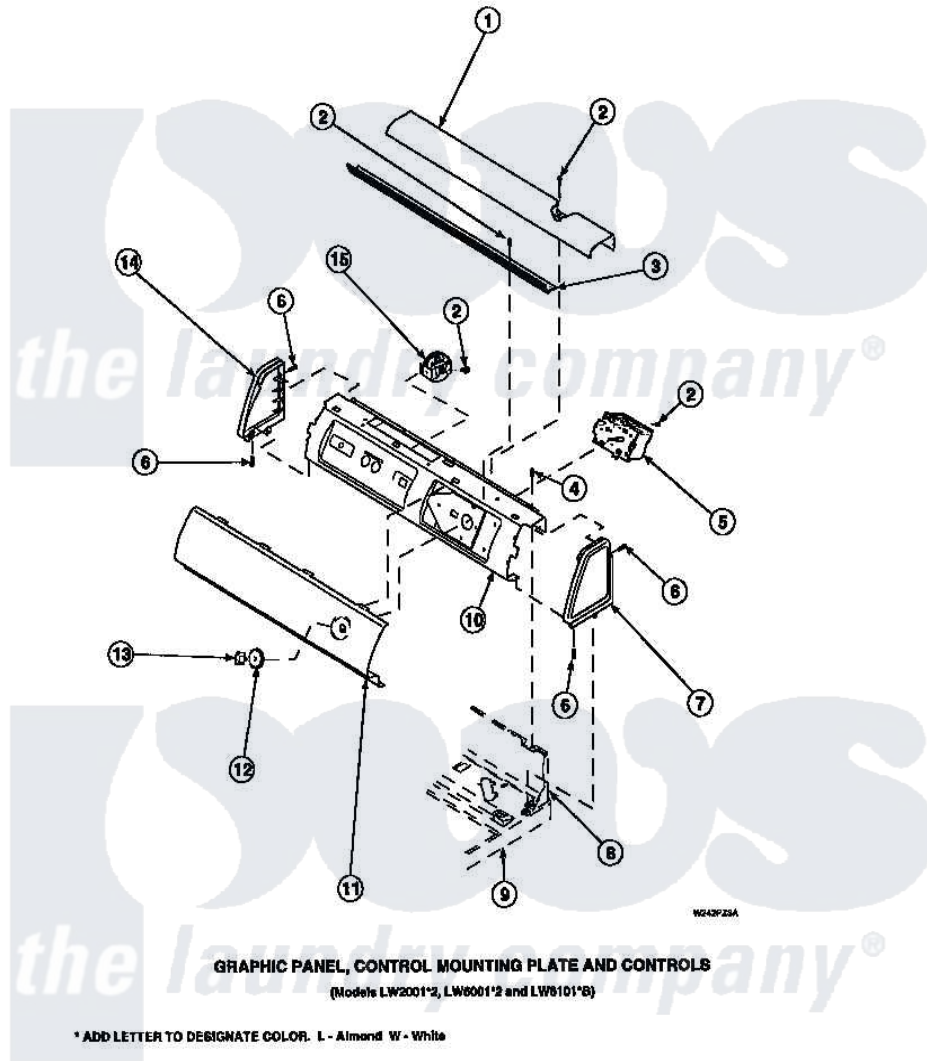

Amana LW3503L2 (BOM: PLW3503L2 A) 13 - GRAPHIC PANEL, CTRL  
MTG PLATE AND CTRLS

Amana Residential Amana LW3503L2 (BOM: PLW3503L2 A) Washer Parts Parts Diagram 13 - GRAPHIC PANEL, CTRL  
MTG PLATE AND CTRLS  
Click on the part number to view part

| Item | Original Part Number  | Replaced By               | Status        | Part Description                        |
|------|-----------------------|---------------------------|---------------|---|
| 1    | 34823                 |                           | Not Available | COVER, TOP                              |
| 2    | 23962                 | <a href="#">W10116760</a> |               | Screw                                   |
| 3    | Y34826                |                           | Not Available | DIFFUSER,LAMP-CLEAR                     |
| 4    | 34904                 | <a href="#">489355</a>    |               | Screw, 8 X 1/2                          |
| 6    | 501086                | <a href="#">90767</a>     |               | Screw, 8A X 3/8 HeX Washer Head Tapping |
| 7    | 34815                 |                           | Not Available | PANEL, END R.H. (BLK)                   |
| 8    | 34903                 |                           | Not Available | PANEL, BACK HOOD (USE 37782)            |
| 9    | 34902P                |                           | Not Available | TOP                                     |
| 10   | 34821                 |                           | Not Available | CONTROL MOUNTING PLATE                  |
| 12   | 33817                 |                           | Not Available | ASSY,TIMER SKIRT-BLACK                  |
| 13   | <a href="#">33897</a> |                           |               | Knob, Timer-Washer-Blac                 |
| 14   | <a href="#">34816</a> |                           |               | Panel, End                              |