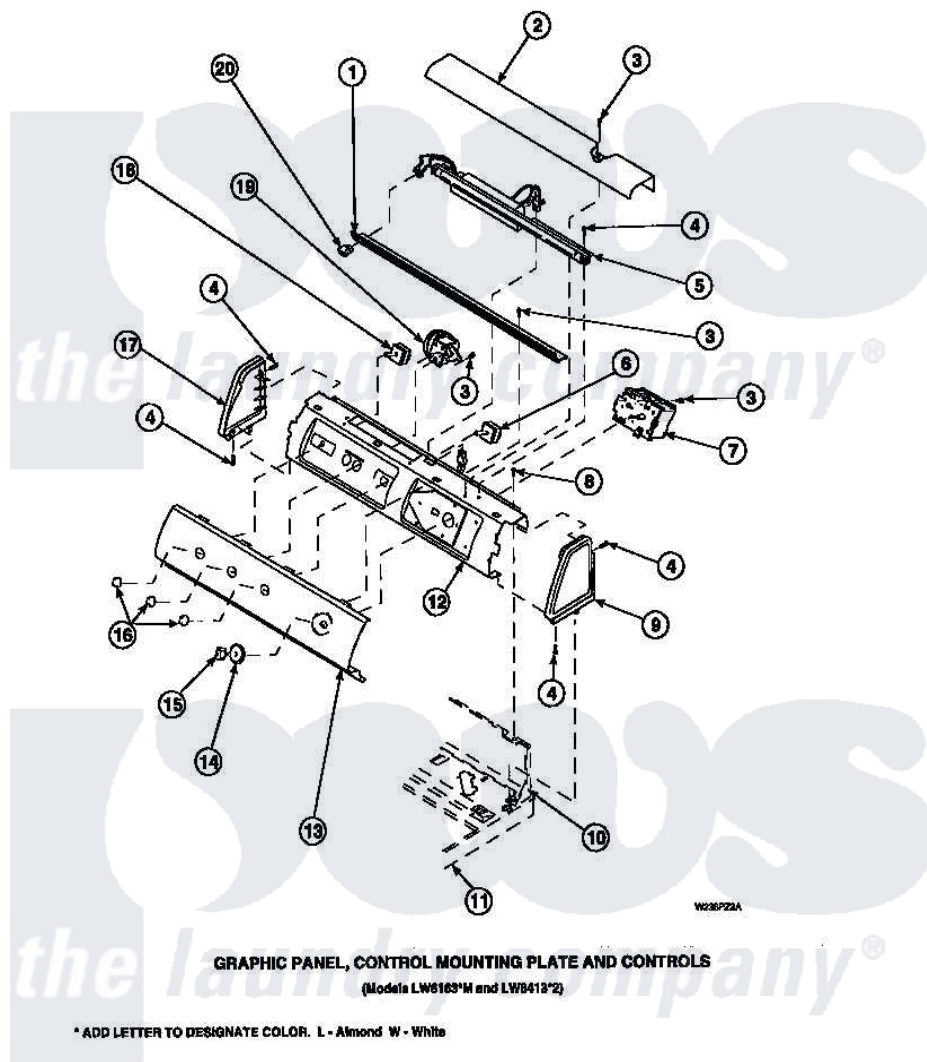

Amana LW3503L2 (BOM: PLW3503L2 A) 16 - GRAPHIC PANEL, CTRL
MTG PLATE AND CTRLS

Amana Residential Amana LW3503L2 (BOM: PLW3503L2 A) Washer Parts Parts Diagram 16 - GRAPHIC PANEL, CTRL
MTG PLATE AND CTRLS
Click on the part number to view part

| Item | Original Part Number | Replaced By | Status | Part Description |
|------|----------------------|---------------------------|---------------|---|
| 3 | 23962 | W10116760 | | Screw |
| 4 | 501086 | 90767 | | Screw, 8A X 3/8 HeX Washer Head Tapping |
| 8 | 34904 | 489355 | | Screw, 8 X 1/2 |
| 10 | 34903 | | Not Available | PANEL, BACK HOOD (USE 37782) |
| 11 | 34902P | | Not Available | TOP |
| 12 | 34821 | | Not Available | CONTROL MOUNTING PLATE |
| 19 | 36045 | 40055101 | | Switch, Pressure |