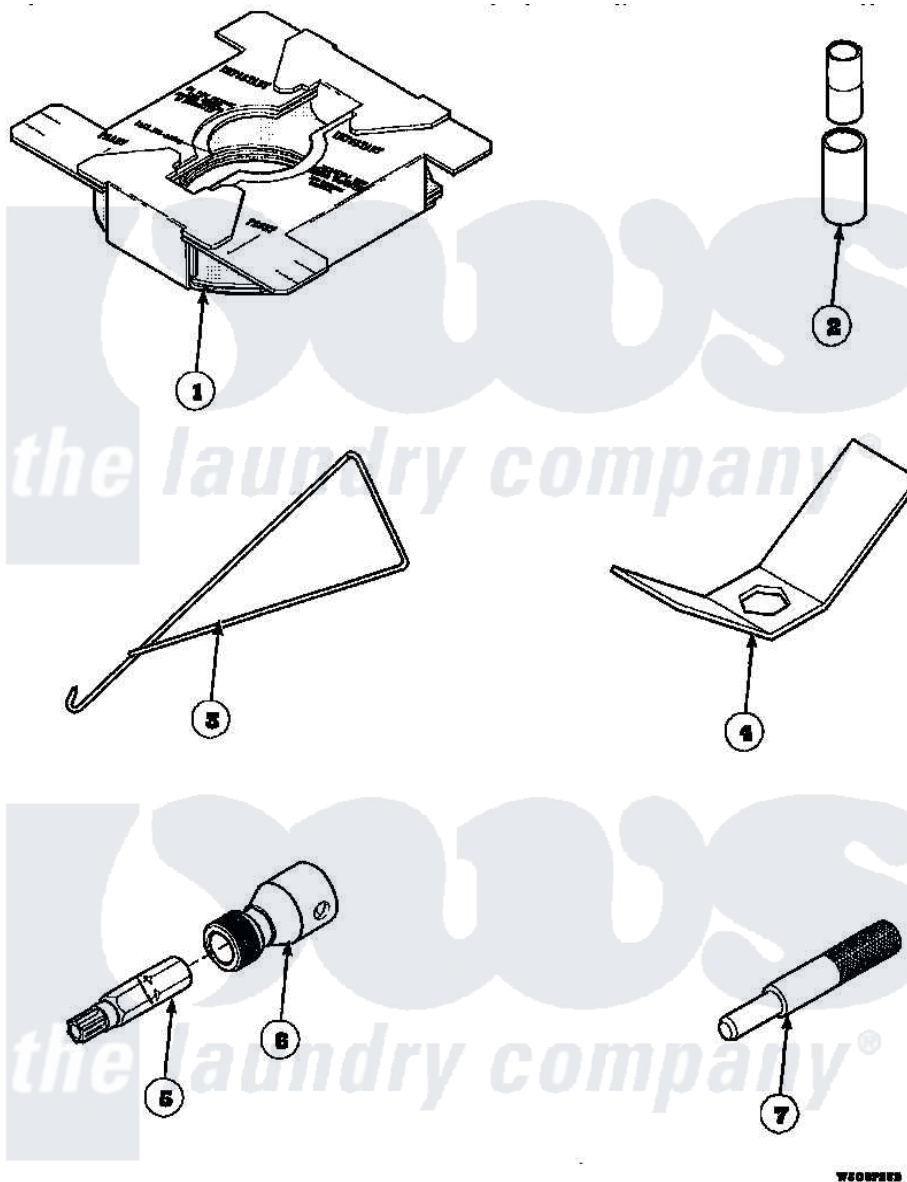

Amana LW3503L2 (BOM: PLW3503L2 A) 24 - SPECIAL TOOLS

Amana Residential Amana LW3503L2 (BOM: PLW3503L2 A) Washer Parts Parts Diagram 24 - SPECIAL TOOLS

Click on the part number to view part

Item	Original Part Number	Replaced By	Status	Part Description
1	36926		Not Available	BRACE, SHIPPING
2	242P4			Installer, Spring
3	289P4	321P4		Hook, Spring
4	237P4	306P4		Hex Wrench
5	282P4			T25 Tamper Resistant Bit
6	24161			Torx Bit Holder
7	305P4		Not Available	TOOL, TRANSMISSION PI
NI	555P3	725P3		Kit