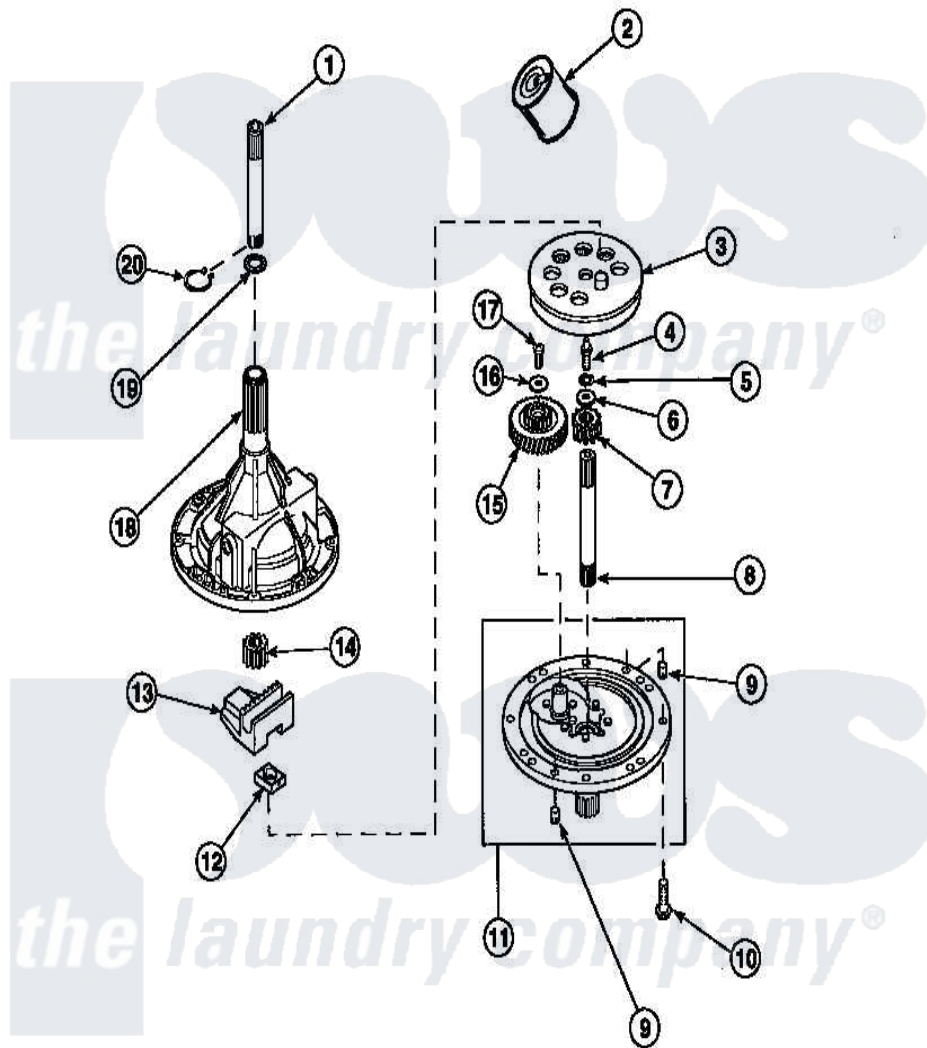

Amana LW3503L2 (BOM: PLW3503L2 B) 01 - 34526P TRANSMISSION ASSY

Amana Residential Amana LW3503L2 (BOM: PLW3503L2 B) Washer Parts Parts Diagram 01 - 34526P TRANSMISSION ASSY

Click on the part number to view part

Item	Original Part Number	Replaced By	Status	Part Description
1	<a href="#">Y36570</a>			Shaft, Output
2	<a href="#">27243P</a>			Oil, CW Transmission F-
3	<a href="#">26577</a>			Assembly, Gear And Stud
4	27030		Not Available	SCREW, 1/4-20 SPECIAL
5	<a href="#">21456</a>			Lockwasher, 1/4 Intshkp
6	26509	<a href="#">40041501</a>		Washer
7	<a href="#">36562</a>			Pinion, Drive
8	<a href="#">34853</a>			Shaft, Input
9	<a href="#">27172</a>			Pin, Dowel
10	32814		Not Available	SCREW, 1/4-20X7/8 SERRA
11	<a href="#">38290</a>			Assembly, Cover
12	<a href="#">26493</a>			Slide
13	<a href="#">Y31526</a>			Rack
14	<a href="#">27003</a>			Pinion, Agitator
15	<a href="#">29161</a>			Gear, Reduction

16	29260	Not Available	WASHER
17	<a href="#">29273</a>		Screw, 1/4-20 X 3/8
18	33223	Not Available	ASSY, TRANSMISSION CASE
19	<a href="#">35092</a>		Washer, 3628id X 1.00 X .056
20	<a href="#">27197</a>		Ring, Retaining
NI	37577P	Not Available	SEALANT