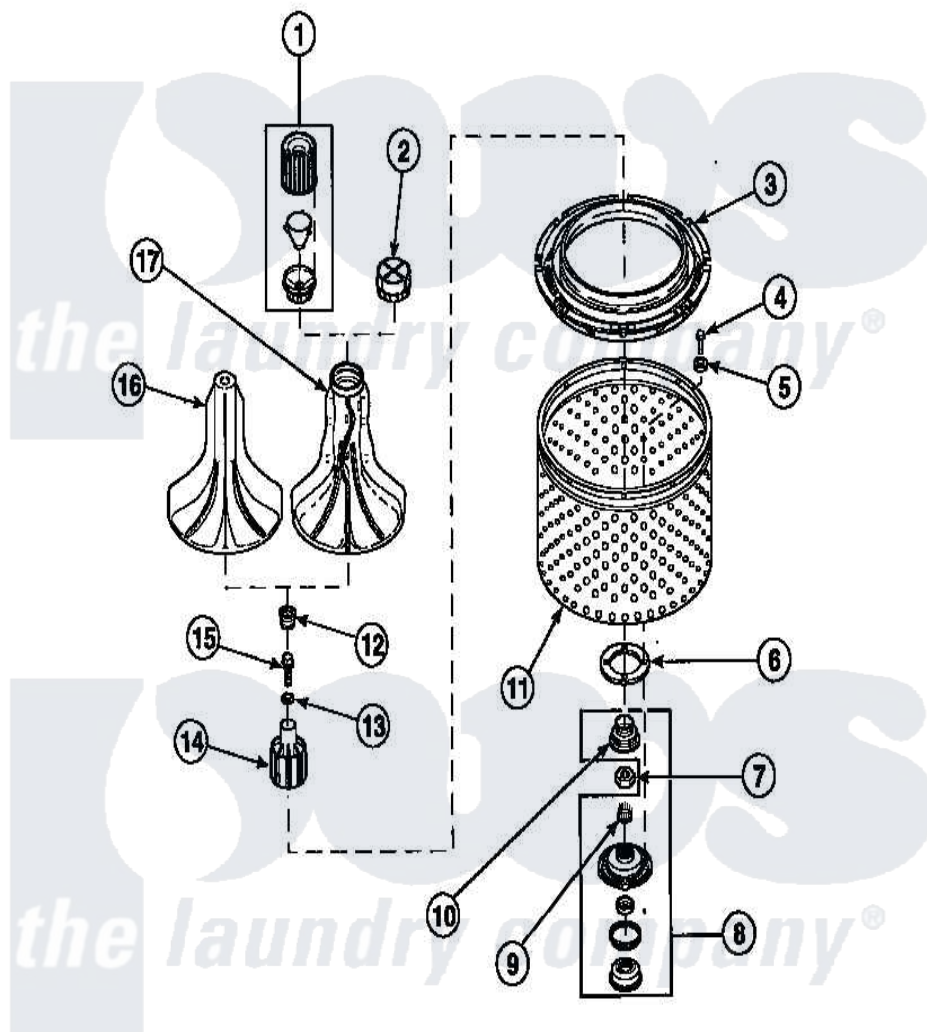

**Amana LW3503L2 (BOM: PLW3503L2 B) 02 - AGITATOR/DRIVE
BELL/SEAL KIT/TUB & HUB**

Amana Residential Amana LW3503L2 (BOM: PLW3503L2 B) Washer Parts Parts Diagram 02 - AGITATOR/DRIVE
BELL/SEAL KIT/TUB & HUB
Click on the part number to view part

Item	Original Part Number	Replaced By	Status	Part Description
1	36542	40002101W		Assembly, Fabric Softner
2	36515			Cap, Agitator
3	35035			Guard, Clothes
4	27202	W10116787		Screw
5	28094			Gasket
7	Y29220	40016301		Nut, Lock
9	29728	40008301		Insert, Spline
10	36425	40016101		Seal, Bell Drive
12	36511	40008401		Plug, Bell
13	36472			O-Ring
15	34288	40065102		Screw, Shoulder 1/4
16	33513			Agitator, Short-Coin