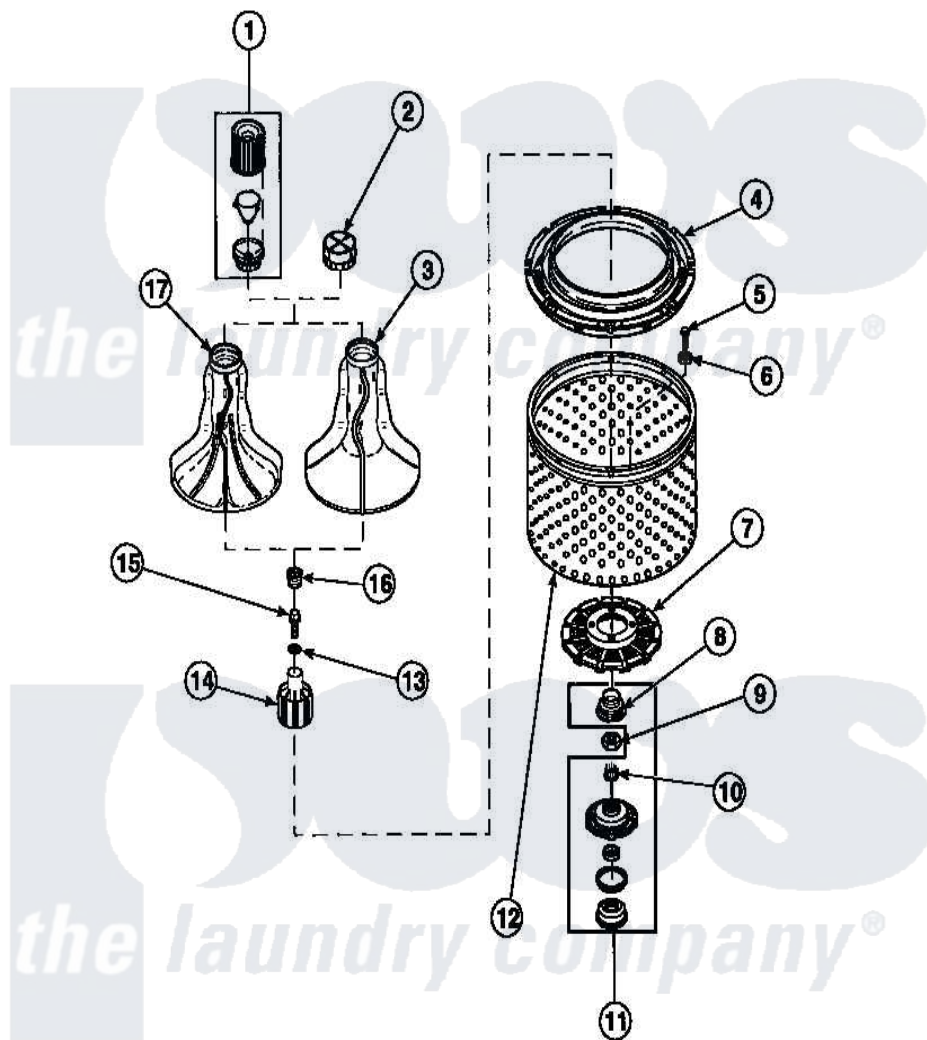

Amana LW3503L2 (BOM: PLW3503L2 B) 03 - AGITATOR/DRIVE BELL/SEAL KIT/TUB & HUB

Amana Residential Amana LW3503L2 (BOM: PLW3503L2 B) Washer Parts Parts Diagram 03 - AGITATOR/DRIVE
BELL/SEAL KIT/TUB & HUB
Click on the part number to view part

Item	Original Part Number	Replaced By	Status	Part Description
1	36542	40002101W		Assembly, Fabric Softner
2	36515			Cap, Agitator
3	36507	40000501W		Agitator, Flex Vane
4	35035			Guard, Clothes
5	27202	W10116787		Screw
6	28094			Gasket
7	32998	39371		Filter Lin
8	36425	40016101		Seal, Bell Drive
9	Y29220	40016301		Nut, Lock
10	29728	40008301		Insert, Spline
11	495P3	R9900552		Hub And Seal
12	33501P	R9900144		Kit- Wash
13	36472			O-Ring
14	36443P	R9900189		Kit, Drive Bell And Seal
15	34288	40065102		Screw, Shoulder 1/4