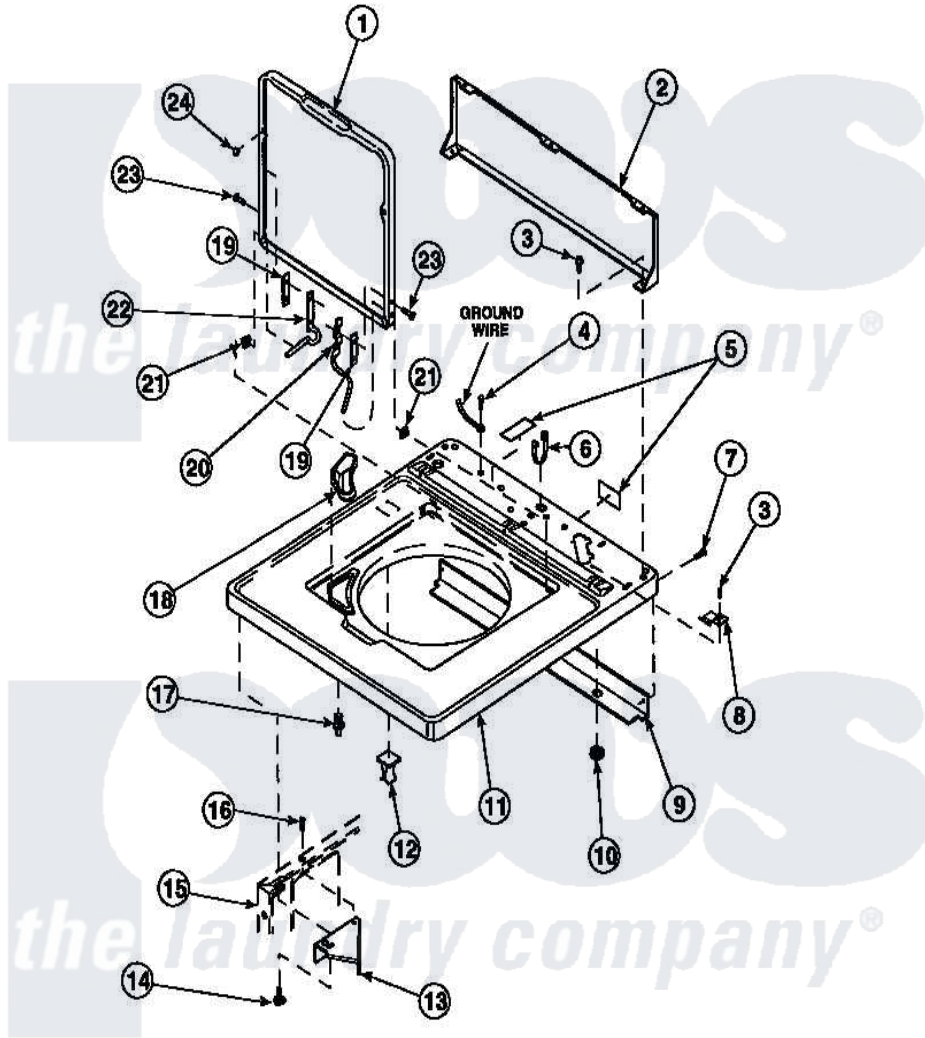

Amana LW3503L2 (BOM: PLW3503L2 B) 05 - CAB TOP/LOADING DR & CTRL HOOD REAR PAN

Amana Residential Amana LW3503L2 (BOM: PLW3503L2 B) Washer Parts Parts Diagram 05 - CAB TOP/LOADING DR & CTRL HOOD REAR PAN
 Click on the part number to view part

Item	Original Part Number	Replaced By	Status	Part Description
2	34903		Not Available	PANEL, BACK HOOD (USE 37782)
3	23962	W10116760		Screw
4	52909			Screw, 10B-16 X 1/2 HeX
6	21903	211881		Grommet, Cord Part Not Used-Gas Models Only
7	27196	27001200		Screw
8	35887	40063901		Clip, Hold Down
11	34902P		Not Available	TOP
12	36519		Not Available	CLIP
13	36034			Bracket, Director-Module
14	Y31644	27001200		Screw
15	34475P		Not Available	CABINET
16	36035		Not Available	SCREW,8-18X3/8 PHIL FLT HD
17	56534			Barrel, Support