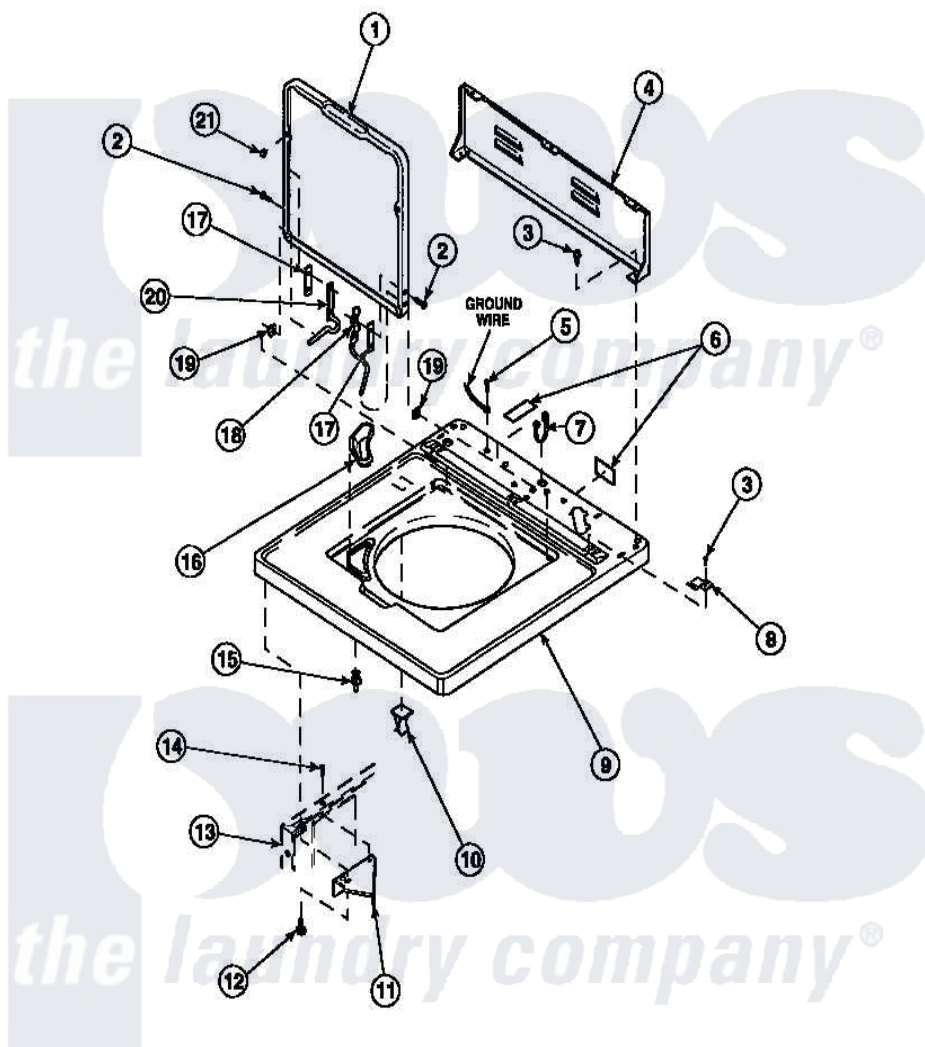

**Amana LW3503L2 (BOM: PLW3503L2 B) 06 - CAB TOP/LOADING DR & CTRL HOOD REAR PAN**

Amana Residential Amana LW3503L2 (BOM: PLW3503L2 B) Washer Parts Parts Diagram 06 - CAB TOP/LOADING DR & CTRL HOOD REAR PAN

[Click on the part number to view part](#)

Item	Original Part Number	Replaced By	Status	Part Description
1	33541P		Not Available	LID
2	34337	<a href="#">W10119828</a>		Screw, Lid Hinge Mounting
3	23962	<a href="#">W10116760</a>		Screw
4	34903		Not Available	PANEL, BACK HOOD (USE 37782)
5	<a href="#">52909</a>			Screw, 10B-16 X 1/2 HeX
6	24903		Not Available	STICKER,DISCONNECT POW
7	21903	<a href="#">211881</a>		Grommet, Cord Part Not Used-Gas Models Only
8	35887	<a href="#">40063901</a>		Clip, Hold Down
9	34902P		Not Available	TOP
10	36519		Not Available	CLIP
11	<a href="#">36034</a>			Bracket, Director-Module
12	Y31644	<a href="#">27001200</a>		Screw
13	34475P		Not Available	CABINET

14	36035	Not Available	SCREW,8-18X3/8 PHIL FLT HD
15	<a href="#">56534</a>		Barrel, Support
16	34776	Not Available	DISPENSER,BLEACH
17	<a href="#">34338</a>		Gasket, Hinge
18	<a href="#">36437</a>		Hinge, Lid R
19	33446	<a href="#">4008201</a>	Bushing, Hinge
20	<a href="#">36513</a>		Hinge, Left
21	21685	<a href="#">40038001</a>	Bumper