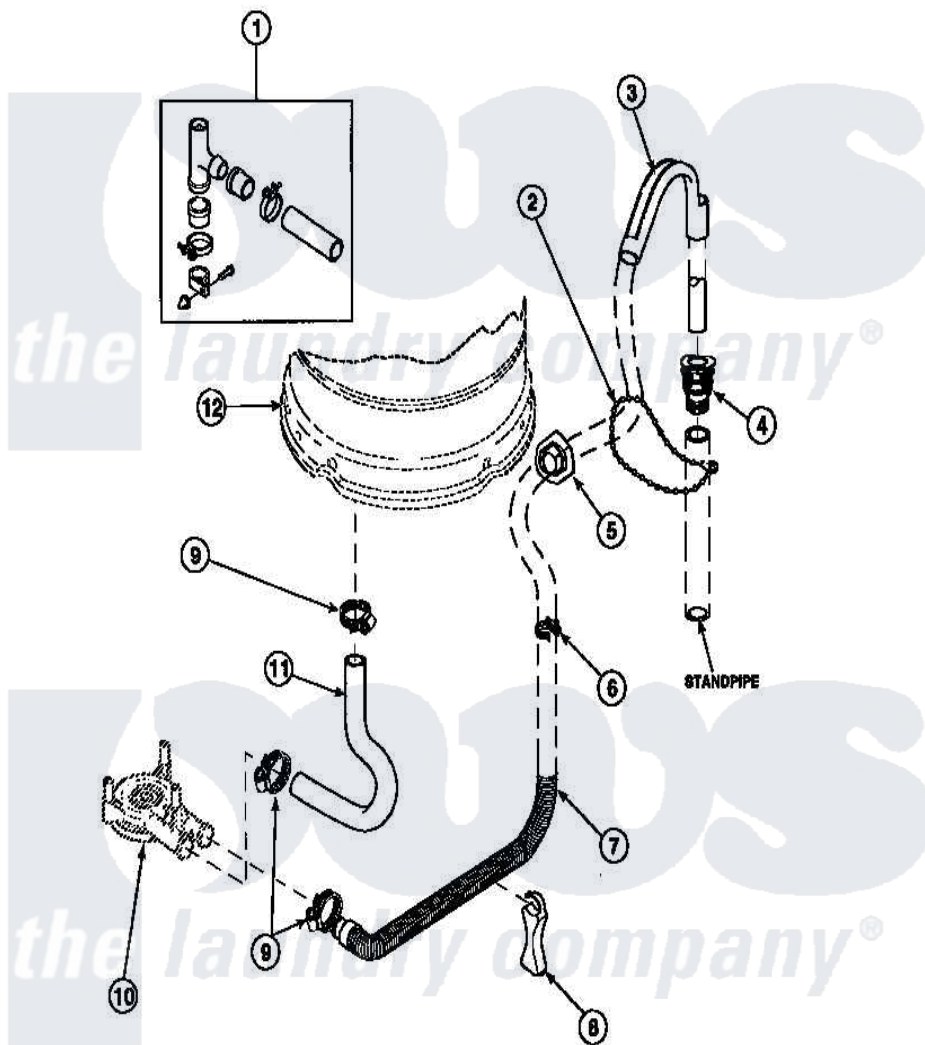

Amana LW3503L2 (BOM: PLW3503L2 B) 07 - DRAIN HOSE AND SIPHON BREAK

Amana Residential Amana LW3503L2 (BOM: PLW3503L2 B) Washer Parts Parts Diagram 07 - DRAIN HOSE AND SIPHON BREAK

[Click on the part number to view part](#)

Item	Original Part Number	Replaced By	Status	Part Description
1	562P3	76660		Break-Sphn
2	33489	8539404		Tie-Wire
3	33615	22003814		Retainer, Drain Hose
4	36878	40008101		Adapter, Standpipe
5	32219			Relief, Strain
6	36014			Clip, Retainer-Hose
7	37245	40053901		Hose, Drain
8	36522			Hose Support
"	35487			Support, Hose
9	36802	285655		Clamp, Hose
10	36863P	27001233		Pump
11	35753			Hose, Tub To Pump-Ddp
12	34438P			Assembly, Outer Tub