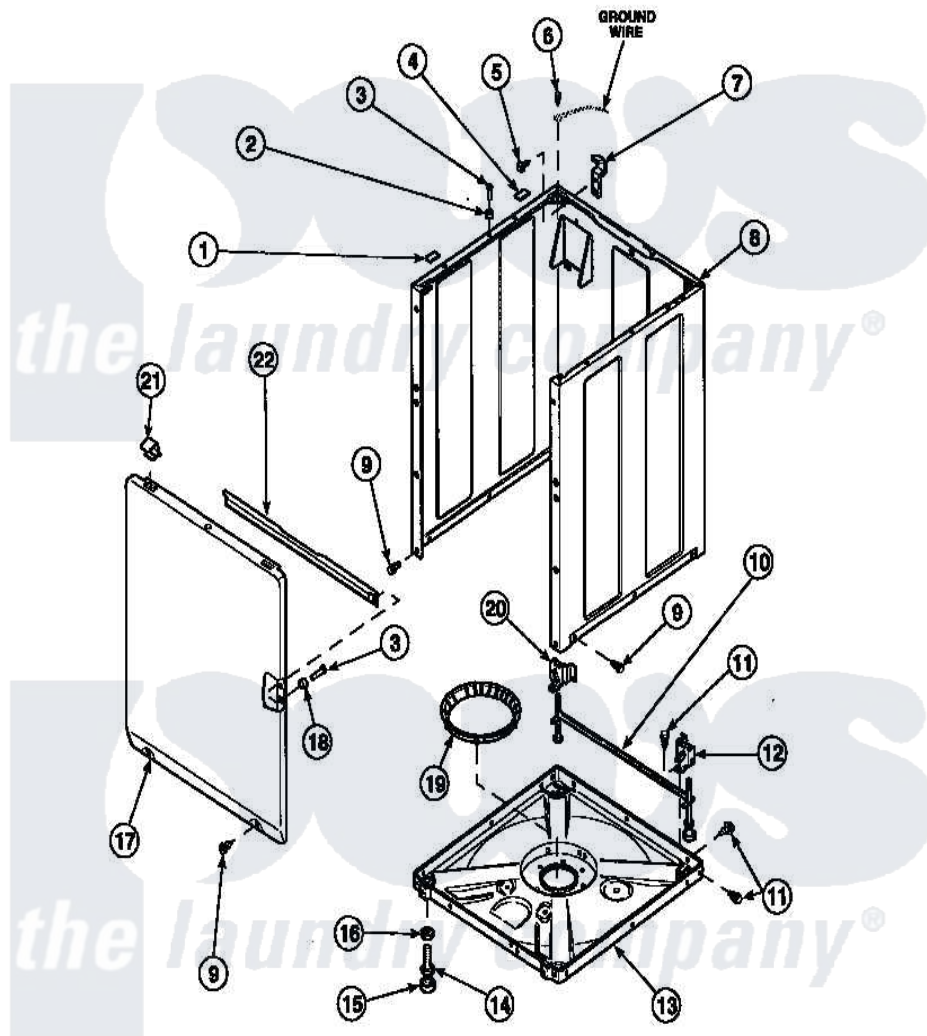

Amana LW3503L2 (BOM: PLW3503L2 B) 08 - FRONT PANEL, BASE ASSY AND CABINET ASSY

Amana Residential Amana LW3503L2 (BOM: PLW3503L2 B) Washer Parts Parts Diagram 08 - FRONT PANEL, BASE ASSY AND CABINET ASSY
 Click on the part number to view part

Item	Original Part Number	Replaced By	Status	Part Description
1	Y56128			Pad, Bumper
2	56079	505187		Locator, Panel
3	32671	Y014874		Screw, Idler Arm And Sleeve
4	36226			Pad, Bumper .25
5	34499		Not Available	SCREW, No.10B X 1/4 TAP IN HX
6	23962	W10116760		Screw
7	Y27103			Hinge, Hold-Down Lug
8	34475P		Not Available	CABINET
9	27196	27001200		Screw
10	34443			Assembly, Leg And Stabilizer
11	35148		Not Available	SCREW, 1/4-14 X 3/8 HX HD
12	36036		Not Available	BRACKET, SLL-RIGHT
13	36599P			Assembly Nut/ Leg Base
"	34434P			Assembly Nut/Leg Base

14	Y34319	22003428	Leg, Adjustable
15	34318	40016001	Foot, Rubber
16	Y21899	40038101	Nut, Leg
17	34656P	Not Available	NOT GOOD No. SEE NOTE PNL, FRONT
18	28102		Locator, Panel
19	36108	Not Available	SNUBBER PAD & ISOLATOR
20	36037		Bracket, SII-Left
21	35865		Clip, Hold-Down Front Panel
22	Y35097	Not Available	BRACE, FRT PNL