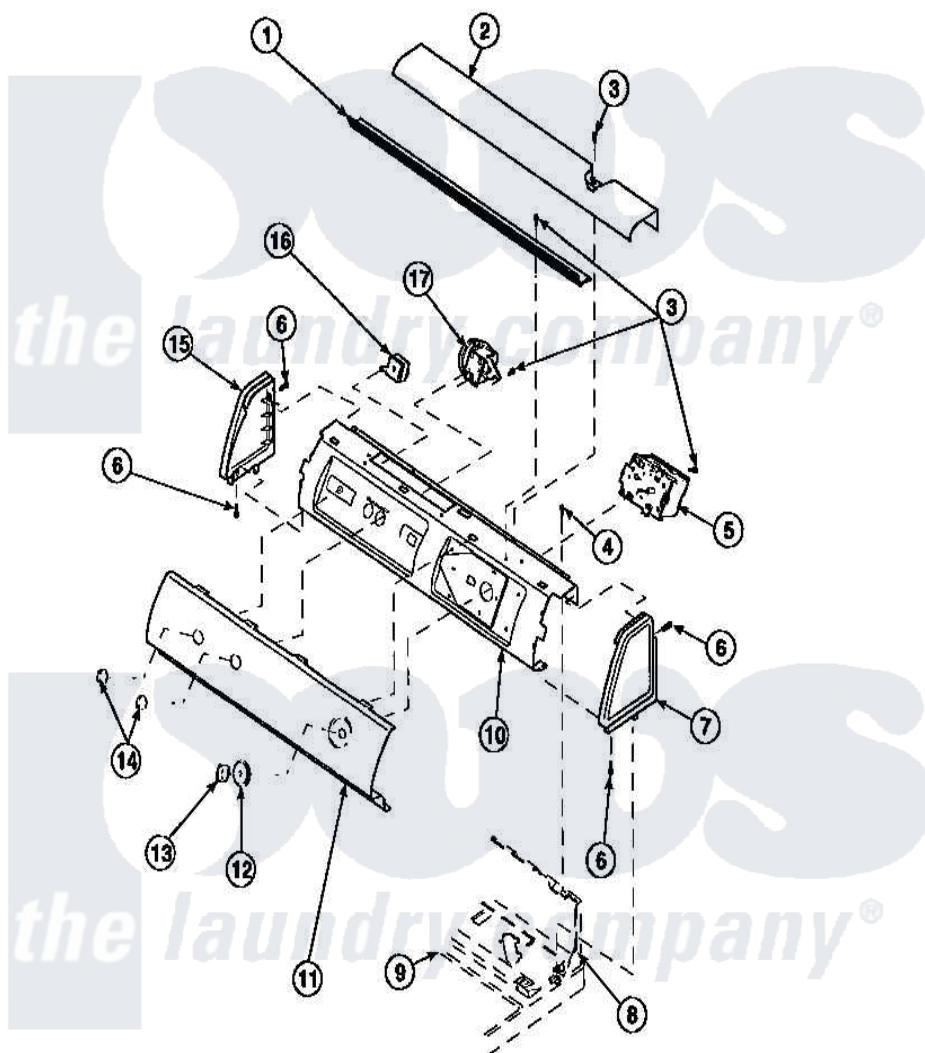

Amana LW3503L2 (BOM: PLW3503L2 B) 09 - GRAPHIC PANEL, CTRL  
MTG PLATE AND CTRLS

Amana Residential Amana LW3503L2 (BOM: PLW3503L2 B) Washer Parts Parts Diagram 09 - GRAPHIC PANEL, CTRL  
MTG PLATE AND CTRLS

[Click on the part number to view part](#)

Item	Original Part Number	Replaced By	Status	Part Description
1	Y34826		Not Available	DIFFUSER,LAMP-CLEAR
2	34823		Not Available	COVER, TOP
3	23962	<a href="#">W10116760</a>		Screw
4	34904	<a href="#">489355</a>		Screw, 8 X 1/2
5	31239	<a href="#">31239P</a>		Timer 3 Cycle Package
6	501086	<a href="#">90767</a>		Screw, 8A X 3/8 HeX Washer Head Tapping
7	34815		Not Available	PANEL, END R.H. (BLK)
8	34903		Not Available	PANEL, BACK HOOD (USE 37782)
9	34902P		Not Available	TOP
10	34821		Not Available	CONTROL MOUNTING PLATE
11	36865		Not Available	PANEL, GRAPHICS
12	<a href="#">34848</a>			Assembly, Timer Skirt
13	34844		Not Available	KNOB,TIMER

14 [34847](#)  
15 [34816](#)  
16 [35115](#)  
17 36045

[40055101](#)

Assembly, Knob-Rotary  
Panel, End  
Switch, TemPerature 3 P  
Switch, Pressure