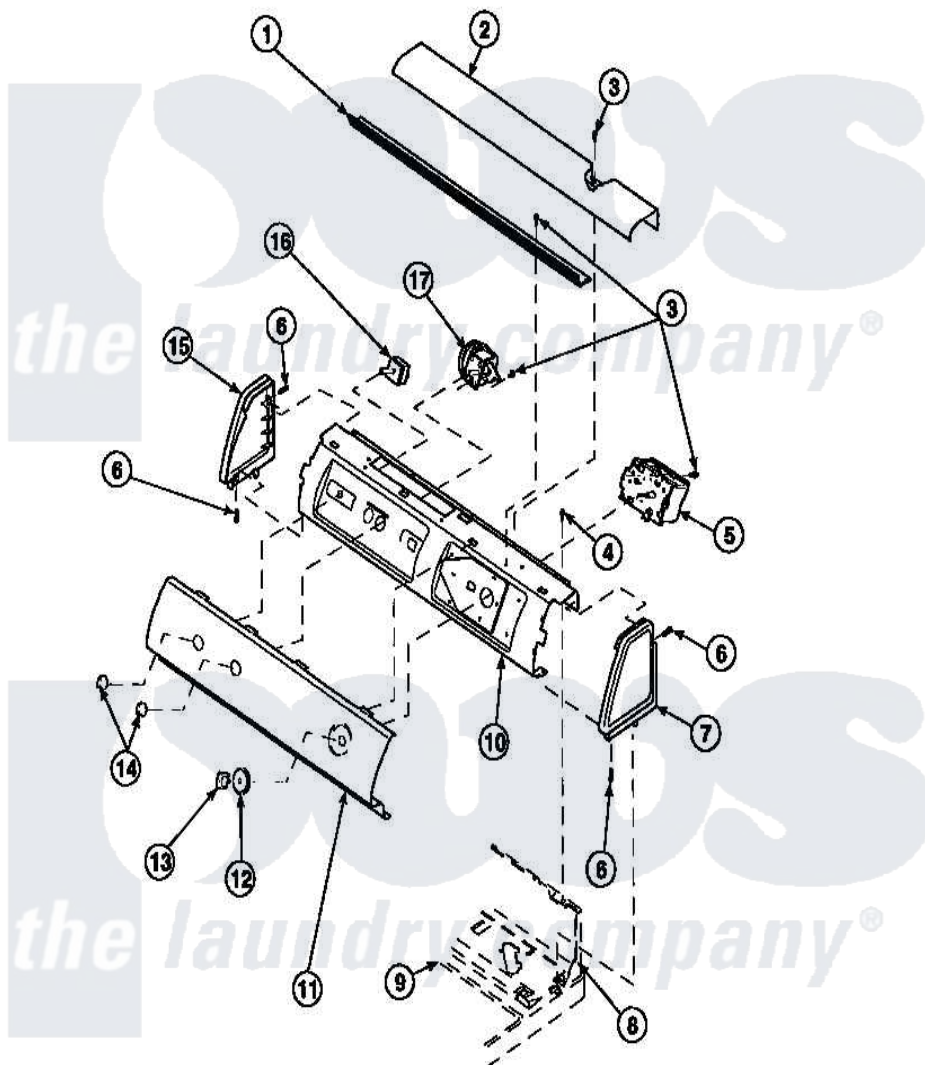

Amana LW3503L2 (BOM: PLW3503L2 B) 10 - GRAPHIC PANEL, CTRL
MTG PLATE AND CTRLS

Amana Residential Amana LW3503L2 (BOM: PLW3503L2 B) Washer Parts Parts Diagram 10 - GRAPHIC PANEL, CTRL
MTG PLATE AND CTRLS

Click on the part number to view part

Item	Original Part Number	Replaced By	Status	Part Description
1	Y34826		Not Available	DIFFUSER,LAMP-CLEAR
3	23962	W10116760		Screw
4	34904	489355		Screw, 8 X 1/2
5	31239	31239P		Timer 3 Cycle Package
6	501086	90767		Screw, 8A X 3/8 HeX Washer Head Tapping
8	34903		Not Available	PANEL, BACK HOOD (USE 37782)
9	34902P		Not Available	TOP
10	34821		Not Available	CONTROL MOUNTING PLATE
16	35115			Switch, TemPerature 3 P
17	36045	40055101		Switch, Pressure