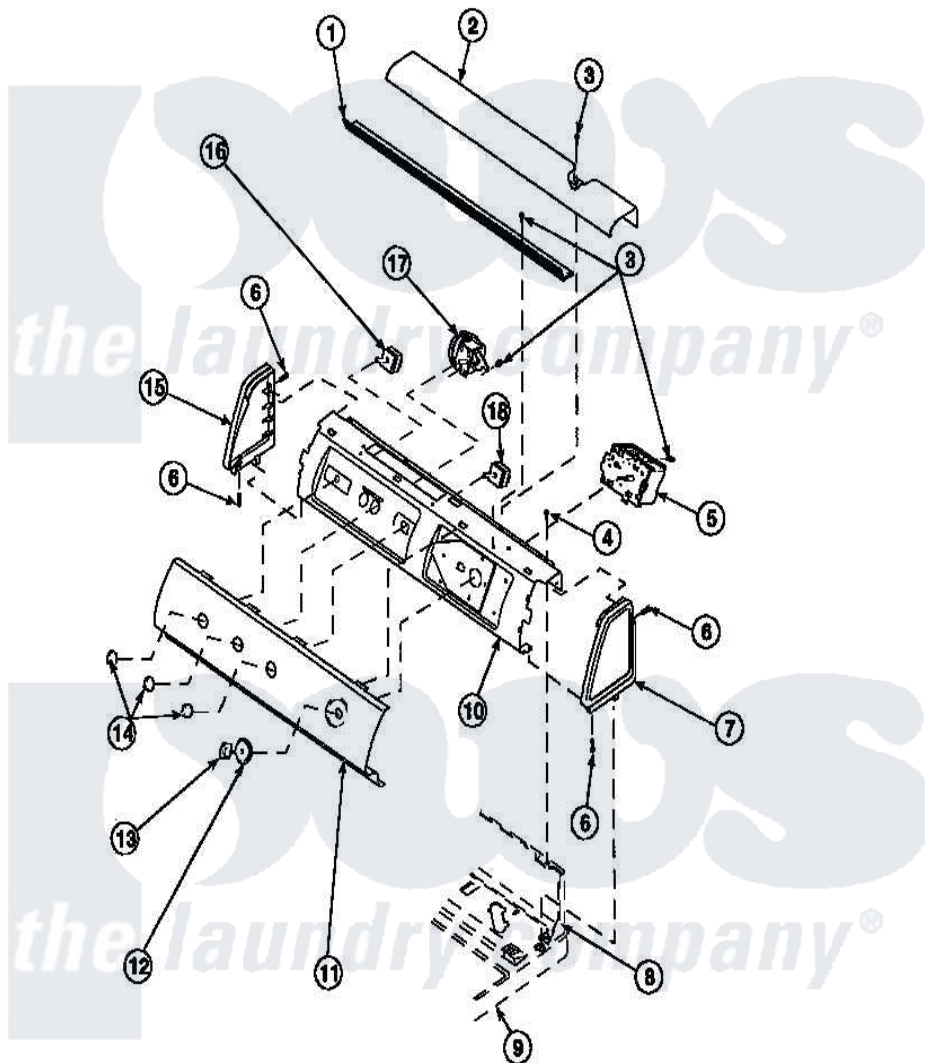

# Amana LW3503L2 (BOM: PLW3503L2 B) 11 - GRAPHIC PANEL, CTRL MTG PLATE AND CTRLS

Amana Residential Amana LW3503L2 (BOM: PLW3503L2 B) Washer Parts Parts Diagram 11 - GRAPHIC PANEL, CTRL  
MTG PLATE AND CTRLS  
Click on the part number to view part

Item	Original Part Number	Replaced By	Status	Part Description
1	Y34826		Not Available	DIFFUSER,LAMP-CLEAR
3	23962	<a href="#">W10116760</a>		Screw
4	34904	<a href="#">489355</a>		Screw, 8 X 1/2
6	501086	<a href="#">90767</a>		Screw, 8A X 3/8 HeX Washer Head Tapping
8	34903		Not Available	PANEL, BACK HOOD (USE 37782)
9	34902P		Not Available	TOP
10	34821		Not Available	CONTROL MOUNTING PLATE
18	36045	<a href="#">40055101</a>		Switch, Pressure