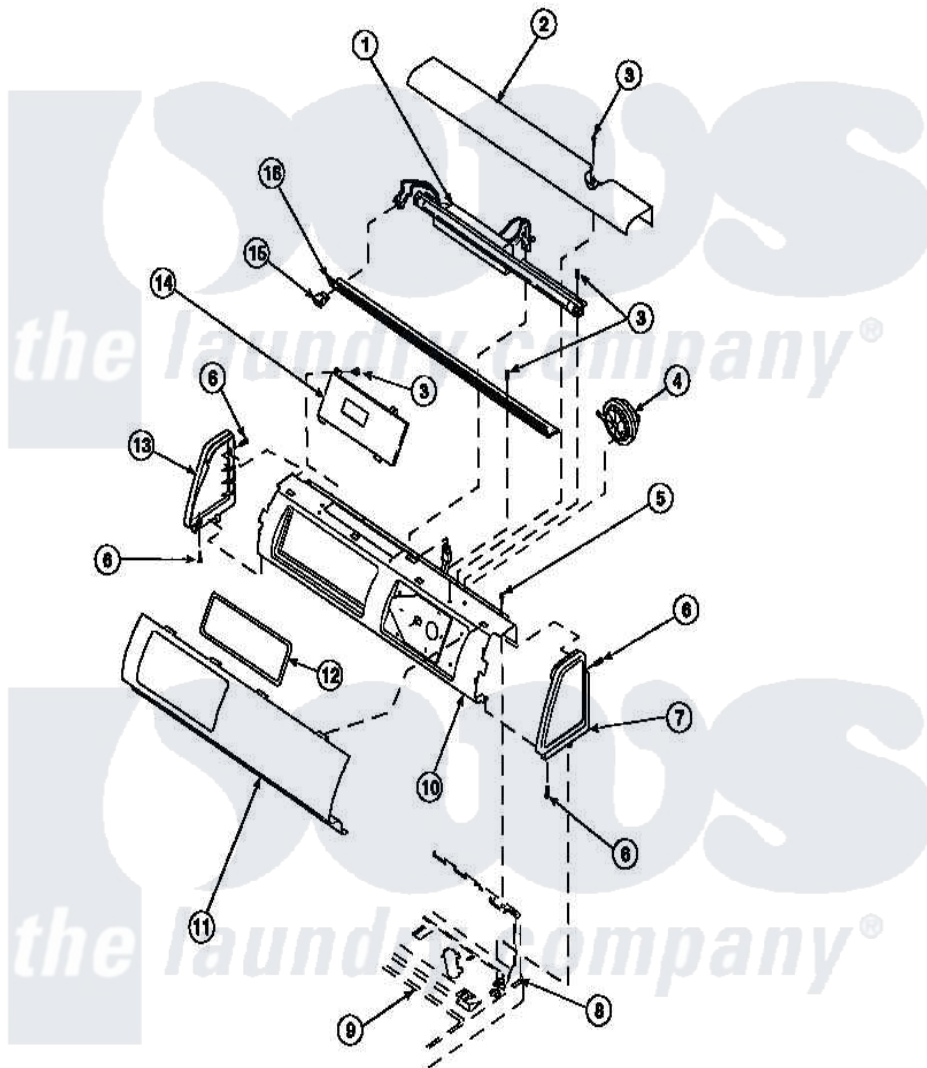

**Amana LW3503L2 (BOM: PLW3503L2 B) 12 - GRAPHIC PANEL, CTRL
MTG PLATE AND CTRLS**

Amana Residential Amana LW3503L2 (BOM: PLW3503L2 B) Washer Parts Parts Diagram 12 - GRAPHIC PANEL, CTRL
MTG PLATE AND CTRLS

[Click on the part number to view part](#)

Item	Original Part Number	Replaced By	Status	Part Description
3	23962	W10116760		Screw
5	34904	489355		Screw, 8 X 1/2
6	501086	90767		Screw, 8A X 3/8 HeX Washer Head Tapping
8	34903		Not Available	PANEL, BACK HOOD (USE 37782)
9	34902P		Not Available	TOP