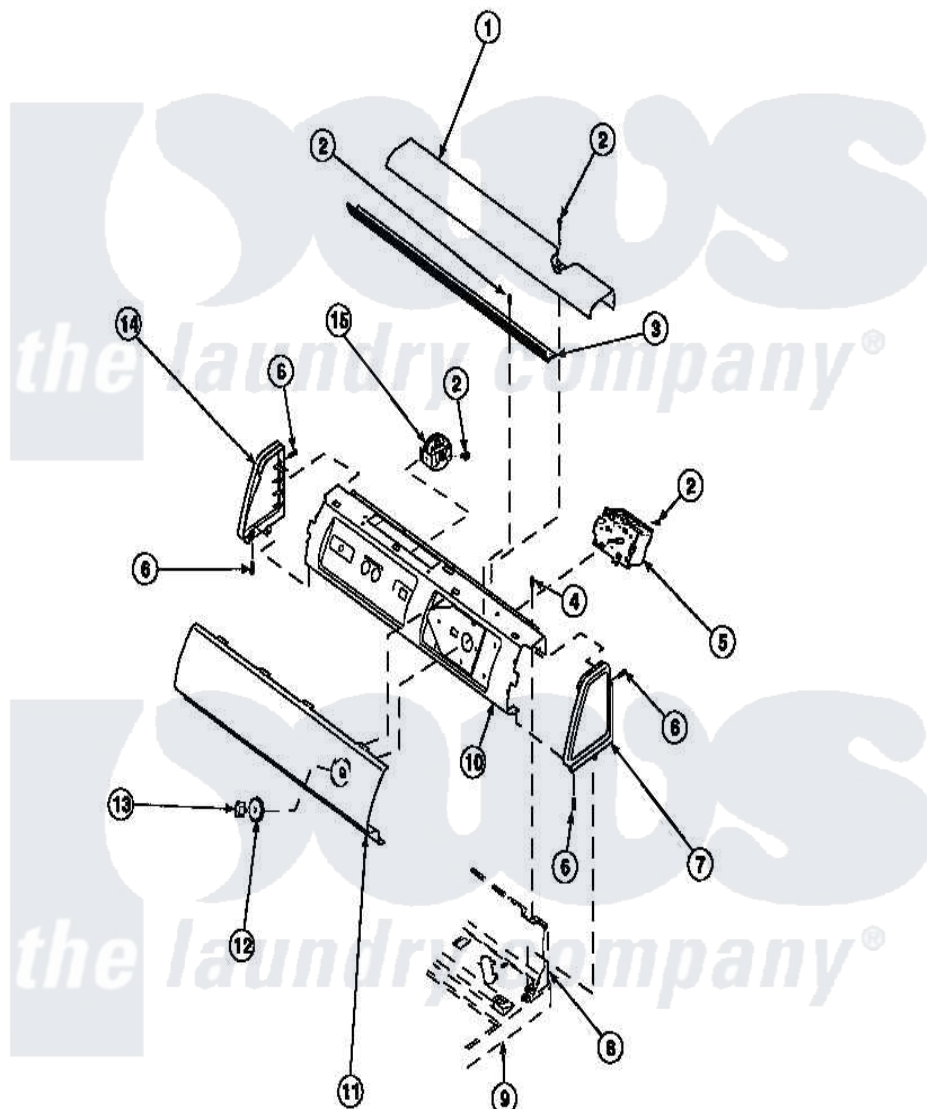

Amana LW3503L2 (BOM: PLW3503L2 B) 13 - GRAPHIC PANEL, CTRL
MTG PLATE AND CTRLS

Amana Residential Amana LW3503L2 (BOM: PLW3503L2 B) Washer Parts Parts Diagram 13 - GRAPHIC PANEL, CTRL
MTG PLATE AND CTRLS
Click on the part number to view part

Item	Original Part Number	Replaced By	Status	Part Description
1	34823		Not Available	COVER, TOP
2	23962	W10116760		Screw
3	Y34826		Not Available	DIFFUSER,LAMP-CLEAR
4	34904	489355		Screw, 8 X 1/2
6	501086	90767		Screw, 8A X 3/8 HeX Washer Head Tapping
7	34815		Not Available	PANEL, END R.H. (BLK)
8	34903		Not Available	PANEL, BACK HOOD (USE 37782)
9	34902P		Not Available	TOP
10	34821		Not Available	CONTROL MOUNTING PLATE
12	33817		Not Available	ASSY,TIMER SKIRT-BLACK
13	33897			Knob, Timer-Washer-Blac
14	34816			Panel, End