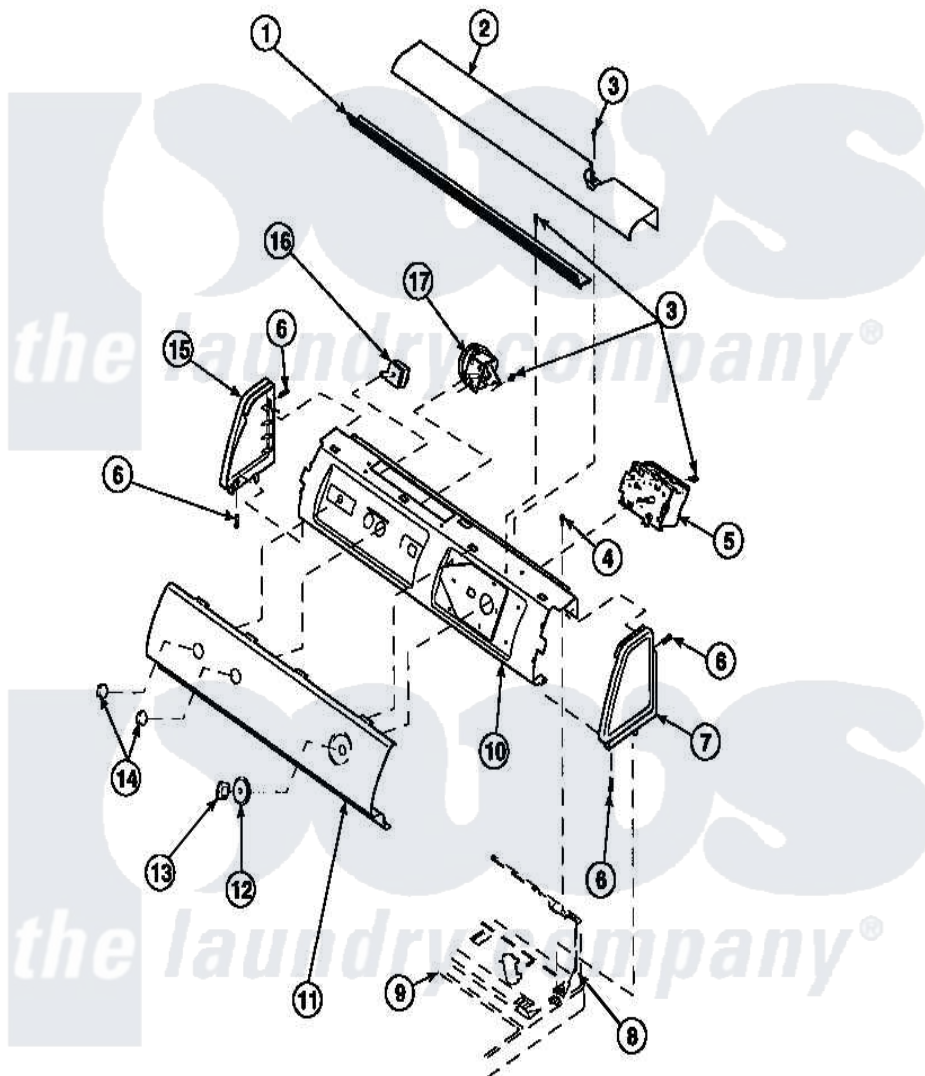

Amana LW3503L2 (BOM: PLW3503L2 B) 14 - GRAPHIC PANEL, CTRL MTG PLATE AND CTRLS

Amana Residential Amana LW3503L2 (BOM: PLW3503L2 B) Washer Parts Parts Diagram 14 - GRAPHIC PANEL, CTRL
MTG PLATE AND CTRLS

Click on the part number to view part

| Item | Original Part Number | Replaced By | Status | Part Description |
|------|-----------------------|---------------------------|---------------|---|
| 1 | Y34826 | | Not Available | DIFFUSER,LAMP-CLEAR |
| 3 | 23962 | W10116760 | | Screw |
| 4 | 31239 | 31239P | | Timer 3 Cycle Package |
| 5 | 34904 | 489355 | | Screw, 8 X 1/2 |
| 6 | 501086 | 90767 | | Screw, 8A X 3/8 HeX Washer Head Tapping |
| 8 | 34903 | | Not Available | PANEL, BACK HOOD (USE 37782) |
| 9 | 34902P | | Not Available | TOP |
| 11 | 34821 | | Not Available | CONTROL MOUNTING PLATE |
| 16 | 35115 | | | Switch, TemPerature 3 P |
| 17 | 36045 | 40055101 | | Switch, Pressure |