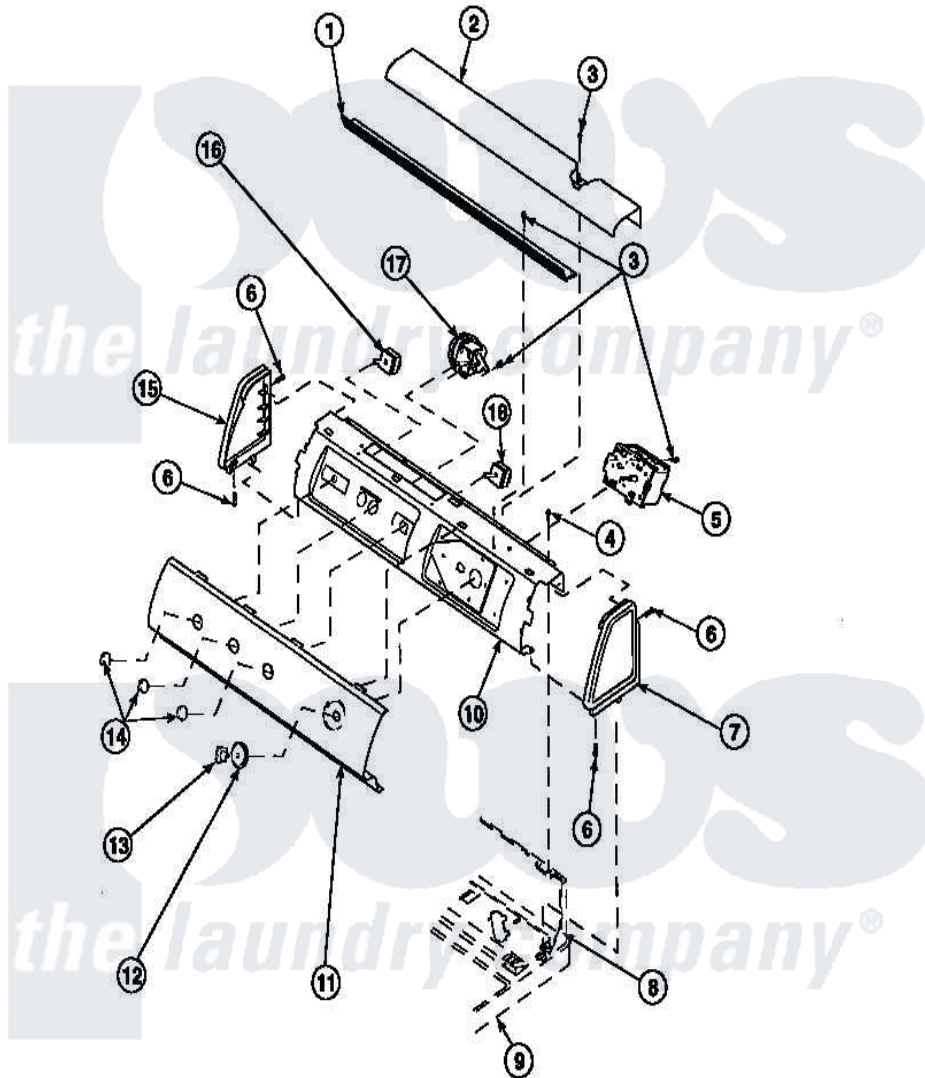

**Amana LW3503L2 (BOM: PLW3503L2 B) 15 - GRAPHIC PANEL, CTRL
MTG PLATE AND CTRLS**

Amana Residential Amana LW3503L2 (BOM: PLW3503L2 B) Washer Parts Parts Diagram 15 - GRAPHIC PANEL, CTRL
MTG PLATE AND CTRLS
Click on the part number to view part

Item	Original Part Number	Replaced By	Status	Part Description
1	Y34826		Not Available	DIFFUSER,LAMP-CLEAR
2	34823		Not Available	COVER, TOP
3	23962	W10116760		Screw
4	34904	489355		Screw, 8 X 1/2
6	501086	90767		Screw, 8A X 3/8 HeX Washer Head Tapping
7	34815		Not Available	PANEL, END R.H. (BLK)
8	34903		Not Available	PANEL, BACK HOOD (USE 37782)
9	34902P		Not Available	TOP
10	34821		Not Available	CONTROL MOUNTING PLATE
12	34848			Assembly, Timer Skirt
13	34844		Not Available	KNOB,TIMER
14	34847			Assembly, Knob-Rotary
15	34816			Panel, End