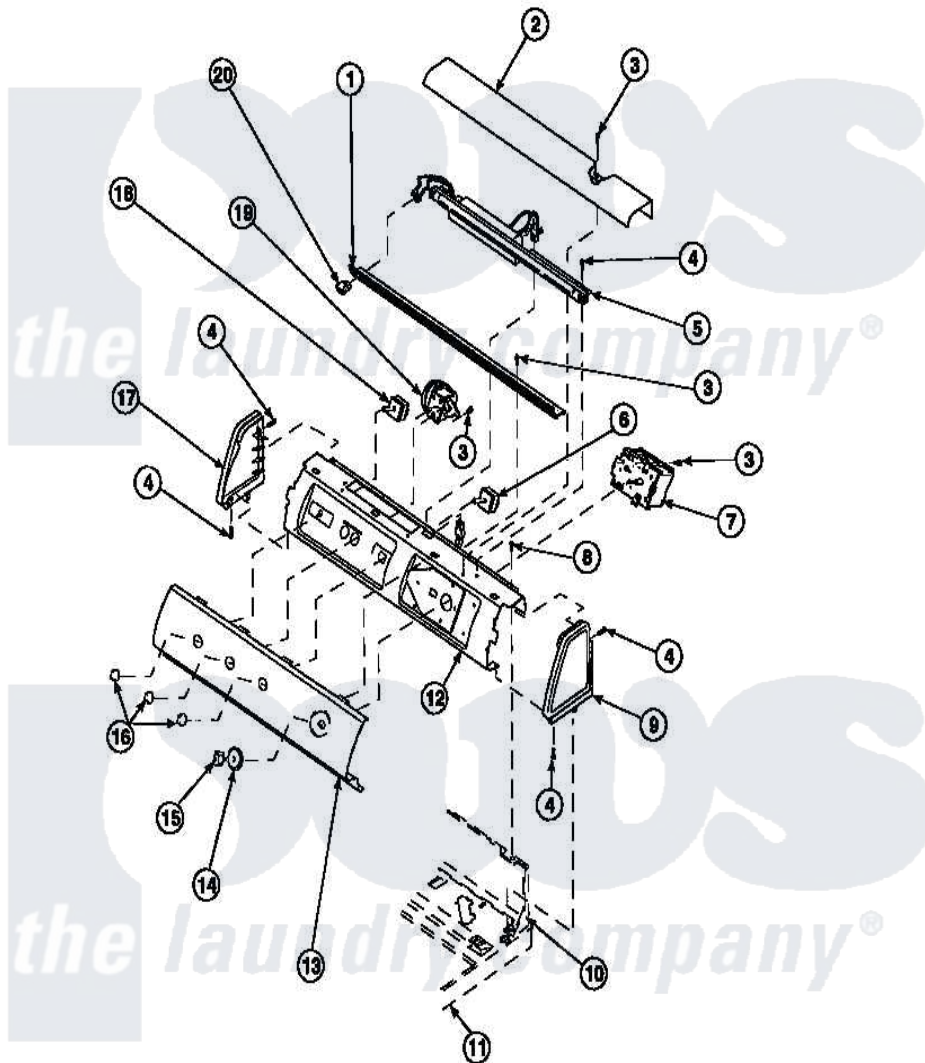

Amana LW3503L2 (BOM: PLW3503L2 B) 16 - GRAPHIC PANEL, CTRL  
MTG PLATE AND CTRLS

Amana Residential Amana LW3503L2 (BOM: PLW3503L2 B) Washer Parts Parts Diagram 16 - GRAPHIC PANEL, CTRL  
MTG PLATE AND CTRLS  
Click on the part number to view part

Item	Original Part Number	Replaced By	Status	Part Description
3	23962	<a href="#">W10116760</a>		Screw
4	501086	<a href="#">90767</a>		Screw, 8A X 3/8 HeX Washer Head Tapping
8	34904	<a href="#">489355</a>		Screw, 8 X 1/2
10	34903		Not Available	PANEL, BACK HOOD (USE 37782)
11	34902P		Not Available	TOP
12	34821		Not Available	CONTROL MOUNTING PLATE
19	36045	<a href="#">40055101</a>		Switch, Pressure