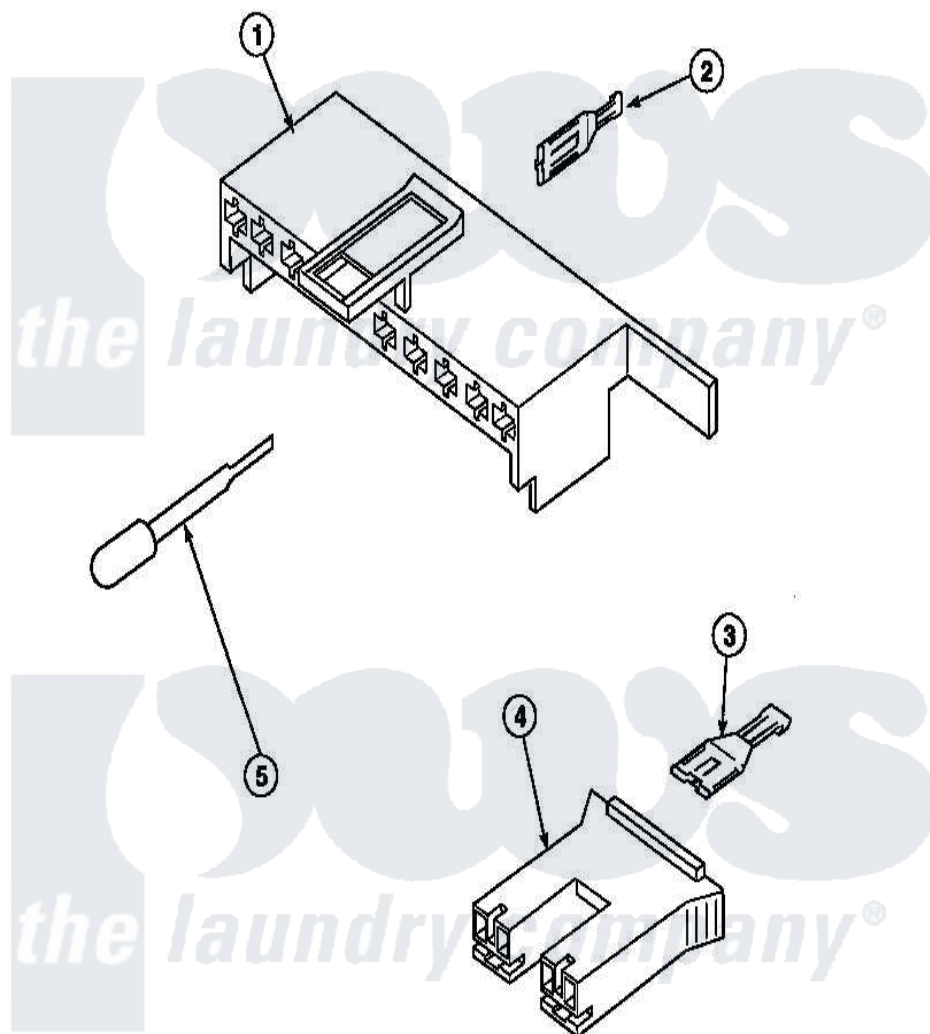

Amana LW3503L2 (BOM: PLW3503L2 B) 19 - MIXING VALVE & MOTOR CONN BLOCKS, TERM

Amana Residential Amana LW3503L2 (BOM: PLW3503L2 B) Washer Parts Parts Diagram 19 - MIXING VALVE & MOTOR CONN BLOCKS, TERM
Click on the part number to view part

Item	Original Part Number	Replaced By	Status	Part Description
1	34677			10 Circuit Plug
2	Y00188			Molex Terminal
3	Y00121		Not Available	SPADE TERMINAL(12 GAUGE) (1/4 INCH-(2) 18 GAUGE WIRES O
4	34676			Plug
"	34675		Not Available	PLUG
5	283P4			Terminal Extractor Tool