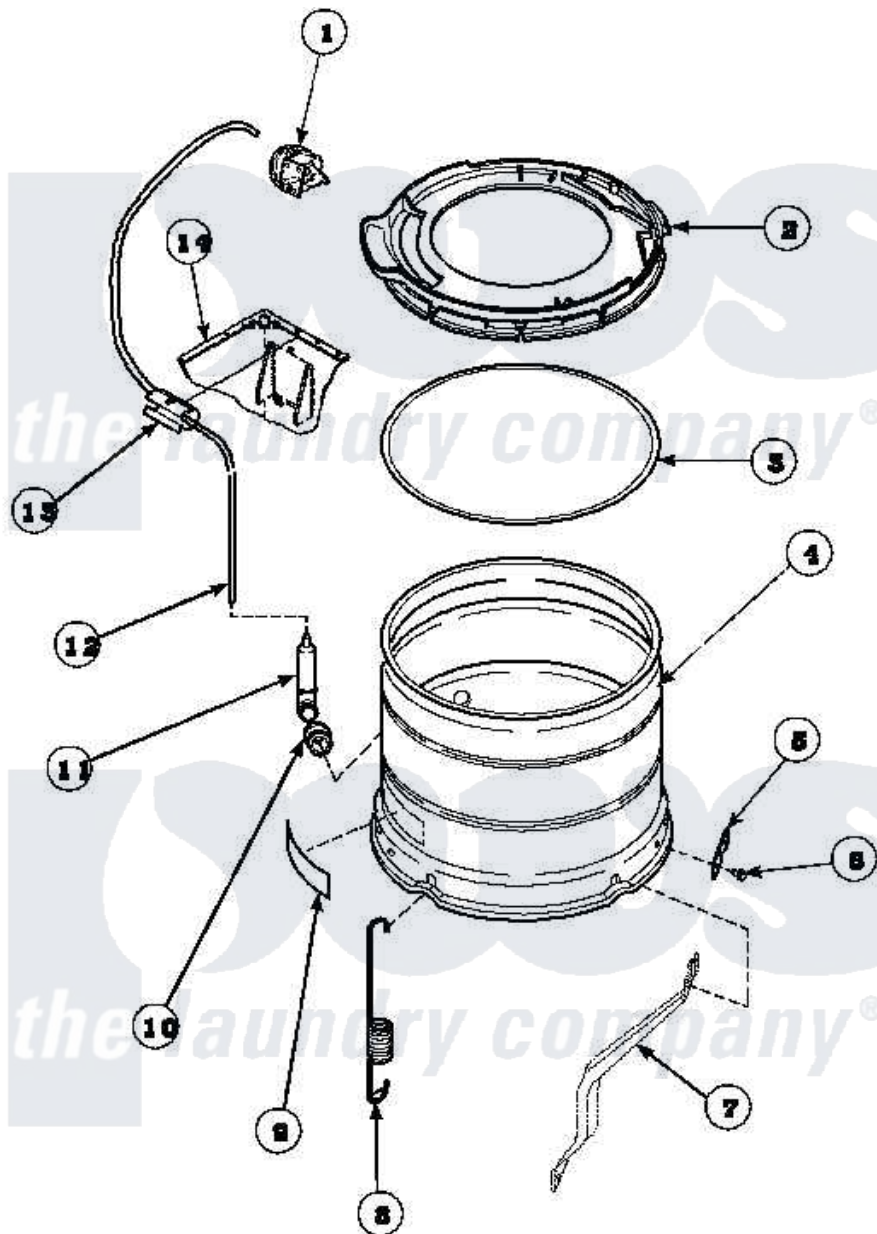

# Amana LW3503L2 (BOM: PLW3503L2 B) 21 - OUTER TUB, COVER AND PRESSURE HOSE

Amana Residential Amana LW3503L2 (BOM: PLW3503L2 B) Washer Parts Parts Diagram 21 - OUTER TUB, COVER AND PRESSURE HOSE

Click on the part number to view part

Item	Original Part Number	Replaced By	Status	Part Description
1	36045	<a href="#">40055101</a>		Switch, Pressure
2	<a href="#">36025P</a>			Assembly, Tub Cover and Gasket
3	<a href="#">32857</a>			Gasket, Tub Cover Small
4	<a href="#">34438P</a>			Assembly, Outer Tub
5	<a href="#">27926</a>			Plate, Leg .063
6	35369	<a href="#">40128701</a>		Screw, 5/16-18 X .50
7	34471		Not Available	LEG,SUPPORT
8	<a href="#">35948</a>			Spring, Leg-Large Tub
9	500049		Not Available	STICKER
10	29175	<a href="#">40037801</a>		Grommet
11	30907	<a href="#">40008501</a>		Assembly, Pressure Bulb
12	29213	<a href="#">39125</a>		Tubing 31
13	36985		Not Available	CLIP, HOSE
14	34475P		Not Available	CABINET