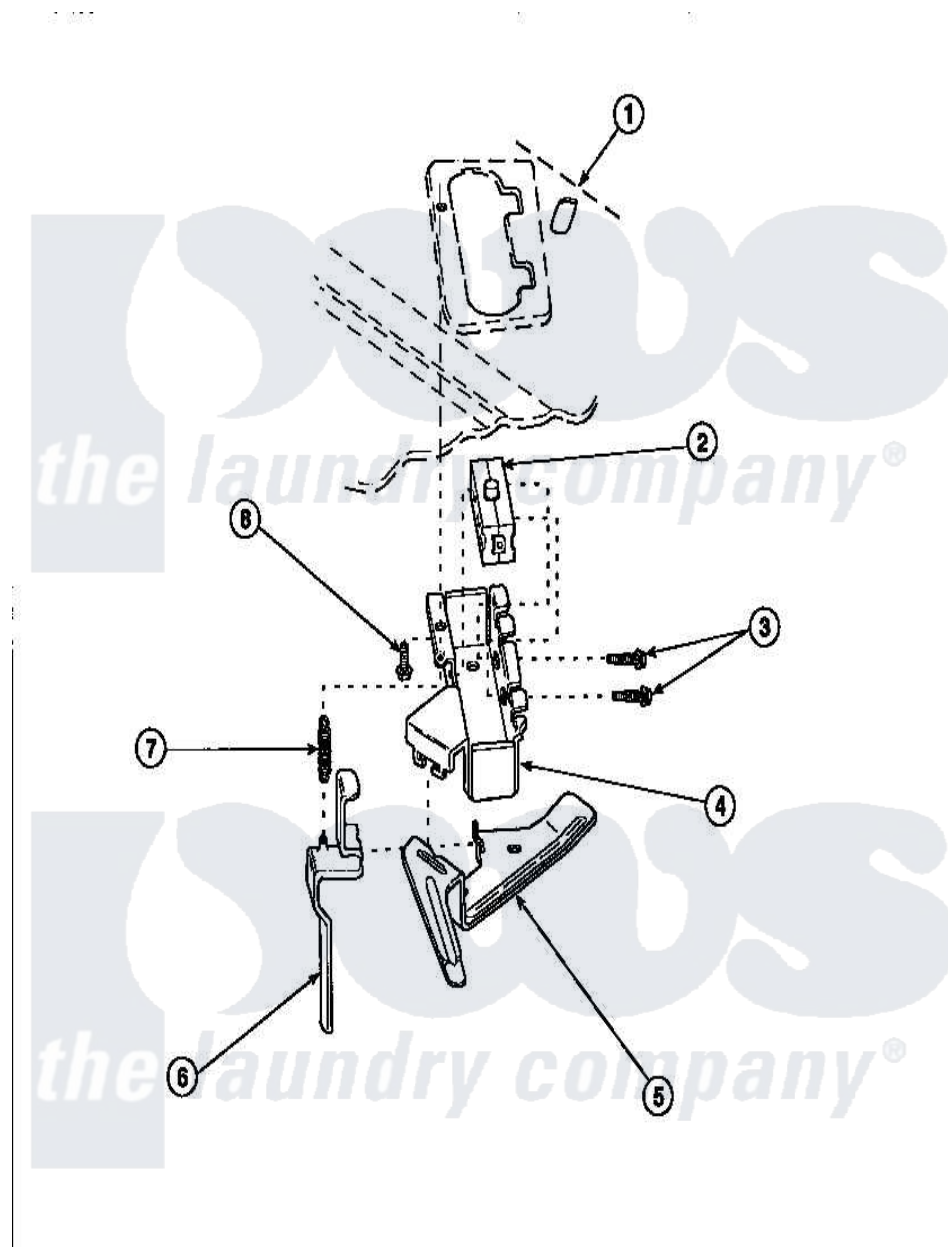

Amana LW3503L2 (BOM: PLW3503L2 B) 22 - OUT-OF-BALANCE SWITCH

Amana Residential Amana LW3503L2 (BOM: PLW3503L2 B) Washer Parts Parts Diagram 22 - OUT-OF-BALANCE SWITCH

[Click on the part number to view part](#)

Item	Original Part Number	Replaced By	Status	Part Description
1	34902P		Not Available	TOP
2	33445	27001095		Switch, Lid
3	36510			Screw
4	36497P			Kit, Switch Holder
5	33441			Arm, Actuator
6	33442			Lever, Unbalanced Load
7	33443			Spring
8	23962	W10116760		Screw