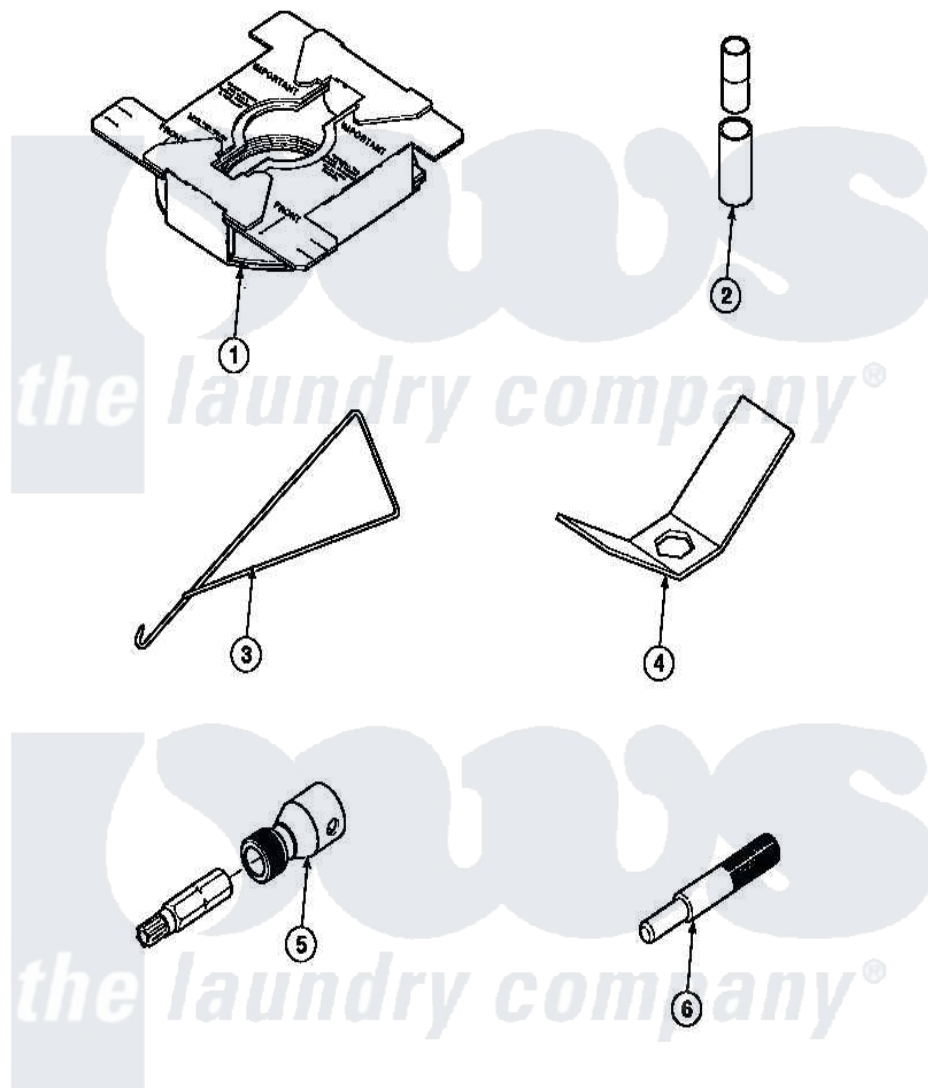

Amana LW3503L2 (BOM: PLW3503L2 B) 24 - SPECIAL TOOLS

Amana Residential Amana LW3503L2 (BOM: PLW3503L2 B) Washer Parts Parts Diagram 24 - SPECIAL TOOLS
 Click on the part number to view part

Item	Original Part Number	Replaced By	Status	Part Description
1	36926		Not Available	BRACE, SHIPPING
2	242P4			Installer, Spring
3	289P4	321P4		Hook, Spring
4	237P4	306P4		Hex Wrench
5	282P4			T25 Tamper Resistant Bit
"	24161			Torx Bit Holder
6	305P4		Not Available	TOOL, TRANSMISSION PI
NI	555P3	725P3		Kit