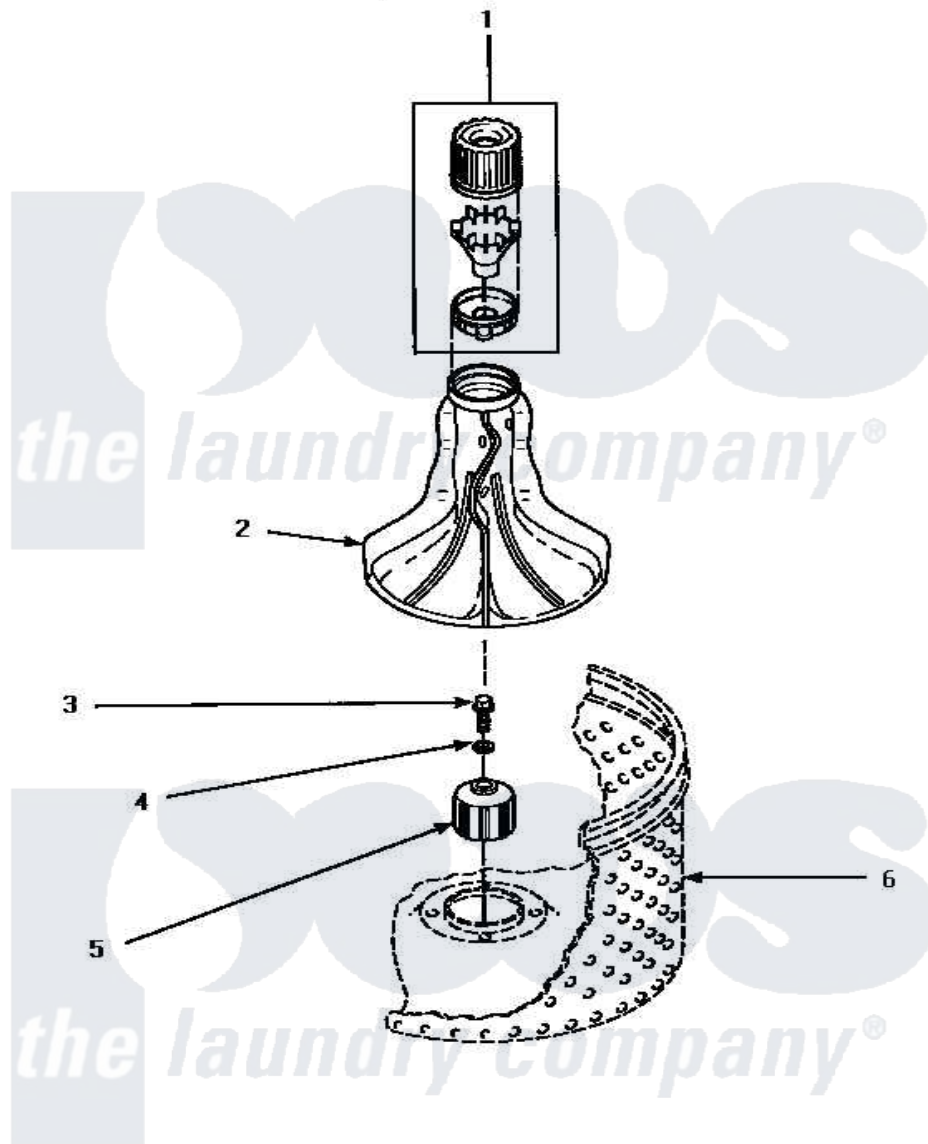

Amana LW3503W (BOM: P1163203W W) 02 - AGITATOR & DRIVE BELL

AGITATOR AND DRIVE BELL

Amana [Residential Amana LW3503W \(BOM: P1163203W W\) Washer Parts](#) Parts Diagram 02 - AGITATOR & DRIVE BELL

[Click on the part number to view part](#)

Item	Original Part Number	Replaced By	Status	Part Description
1	34155	40002101W		Assembly, Fabric Softner
2	33174	40000501W		Agitator, Flex Vane
3	34288	40065102		Screw, Shoulder 1/4
4	36472			O-Ring
5	34504P	R9900189		Kit, Drive Bell And Seal
6	Y00000000		Not Available	SEE NOTE WASHTUB