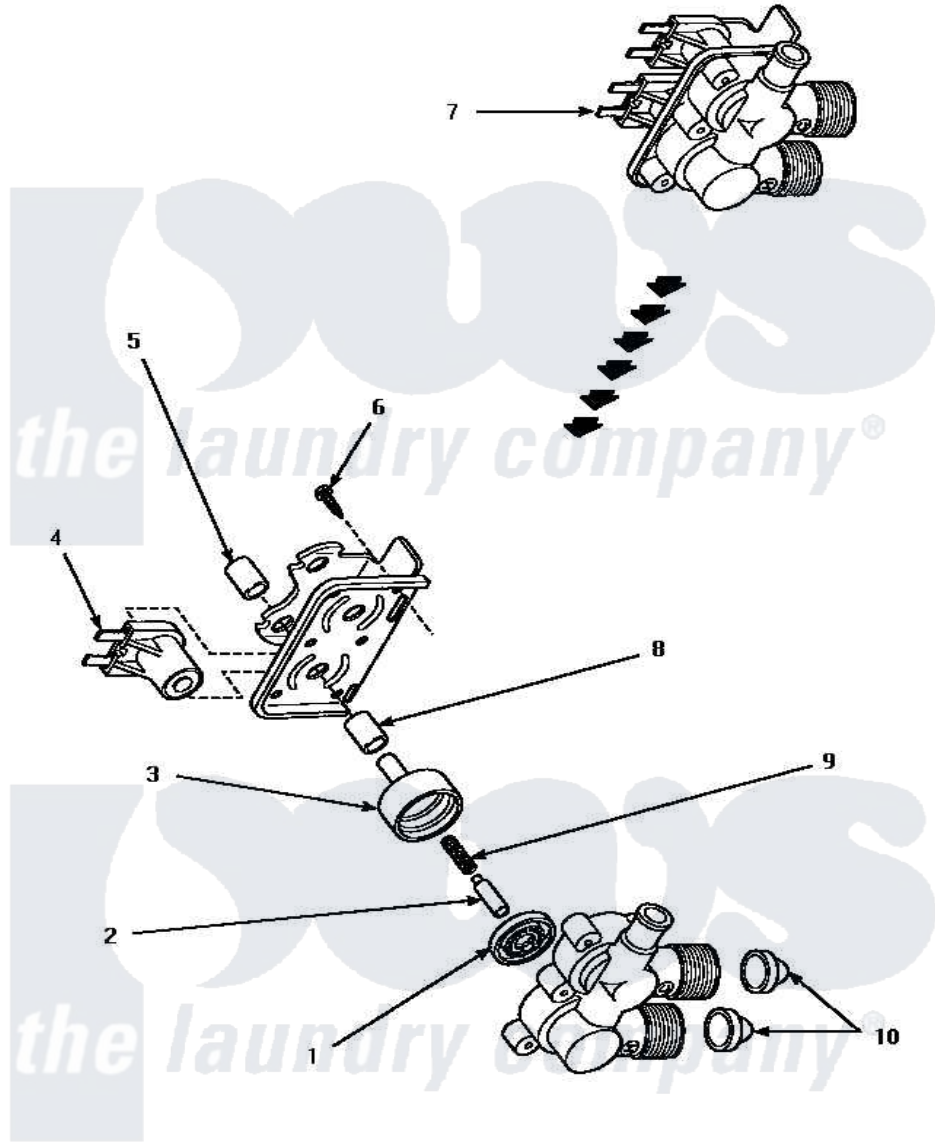

Amana LW3503W (BOM: P1163203W W) 10 - MIXING VALVE ASSY

MIXING VALVE ASSEMBLY

Amana Residential Amana LW3503W (BOM: P1163203W W) Washer Parts Parts Diagram 10 - MIXING VALVE ASSY

Click on the part number to view part

Item	Original Part Number	Replaced By	Status	Part Description
1	24134		Not Available	DIAPHRAGM
2	24132		Not Available	ARMATURE
3	24130			Guide, Armature
4	33930A	33930		Valve, Mixing
5	24128		Not Available	SLEEVE, LONG
6	25817C		Not Available	SCREW
7	34963	34963P		Valve Mixing Package
8	24129		Not Available	SLEEVE, SHORT
9	23224E		Not Available	SPRING
10	24122	22002960		Strainer, Washer Inlet