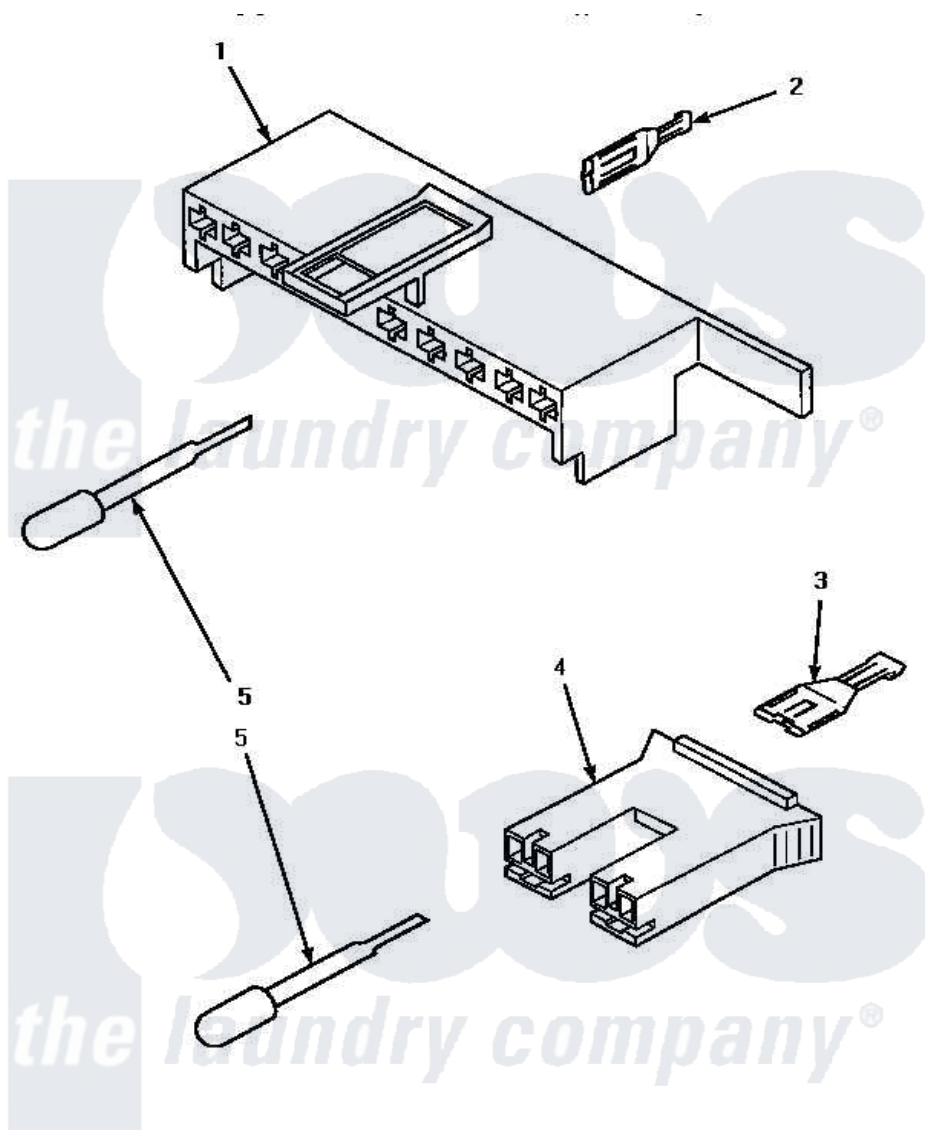

Amana LW3503W (BOM: P1163203W W) 11 - MIXING VLV & MTR CONN BLOCKS/TERM & TOOL

MIXING VALVE AND MOTOR CONNECTION BLOCKS, TERMINALS AND TERMINAL EXTRACTOR TOOL

Amana [Residential Amana LW3503W \(BOM: P1163203W W\) Washer Parts](#) Parts Diagram 11 - MIXING VLV & MTR CONN BLOCKS/TERM & TOOL

[Click on the part number to view part](#)

Item	Original Part Number	Replaced By	Status	Part Description
1	34677			10 Circuit Plug
2	Y00188			Molex Terminal
3	Y00121		Not Available	SPADE TERMINAL(12 GAUGE) (1/4 INCH-(2) 18 GAUGE WIRES O
4	34676			Plug
"	34675		Not Available	PLUG
5	283P4			Terminal Extractor Tool