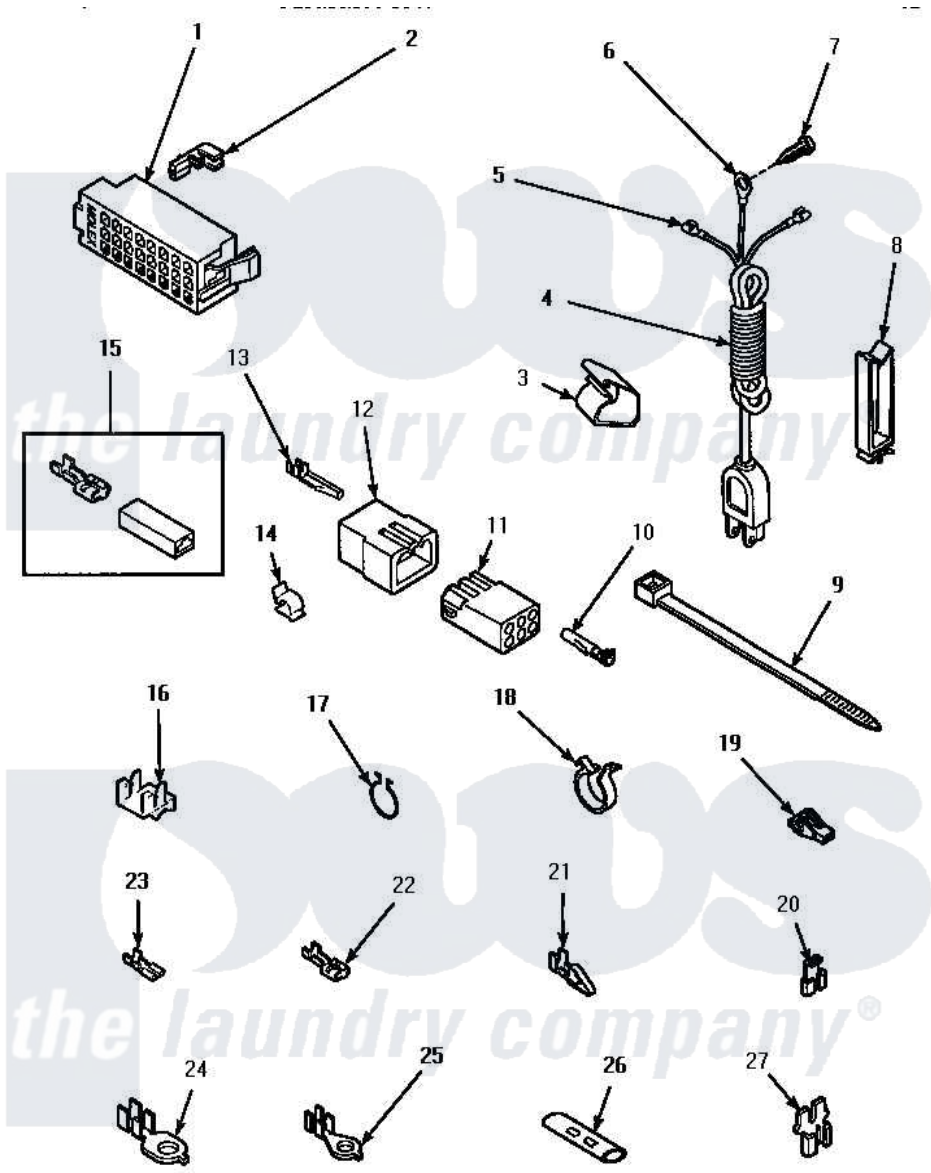

Amana LW3503W (BOM: P1163203W W) 15 - POWER CORD & TERMINALS

POWER CORD AND TERMINALS

Amana Residential Amana LW3503W (BOM: P1163203W W) Washer Parts Parts Diagram 15 - POWER CORD & TERMINALS

Click on the part number to view part

Item	Original Part Number	Replaced By	Status	Part Description
1	34123			Housing, LH -24 Position
"	32746			Housing, RH-24 Positi
2	Y00188			Molex Terminal
3	35521		Not Available	CLIP,HARNESS HOLDER
4	Y34458		Not Available	POWER CORD ALL
5	03673		Not Available	NUT
6	Y00000000		Not Available	SEE NOTE GROUND WIRE, GREEN
7	52909			Screw, 10B-16 X 1/2 HeX
8	36274		Not Available	CLIP, HARNESS
9	36466	M0321209		Tie-Electrical
10	Y00117	5011-XX		093 Female Socket
11	26301			Receptacle, Molex
"	26708			Receptacle, 6 Circuit
"	26163			Receptacle, 9 Circuit

12	23033		Plug, 9 Circuit
"	26302	Not Available	PLUG,1 CIRCUIT
"	23041		Plug, 6 Circuit
13	Y00116		Terminal, Pin-Male
14	21036		Clip, Cable
15	00234	00359	Terminal Ultra Pod 250 X032F
16	Y00161	B5733302	Clip, Ground
17	51291		Clip, Wire
18	61510	504034	Clip, Wire
19	70210	Not Available	INSULATOR,BLUE
20	Y00120		Terminal, Flag-1/4 Fema
21	00220	Not Available	TERMINAL,CRIMP-SINGLE
22	Y00119	Not Available	SPADE TERMINAL(18 GAUGE) (1/4 INCH-(1) 18 GAUGE WIRE)
23	00112		Terminal, Spade-3/16 Fe
24	Y00113	Not Available	TERMINAL,RING-1/4 STUD
25	00110		No.10 18 Gauge Wire
26	21091	Not Available	CONNECTOR TWO 1/4 INCH MALE
27	29673	Not Available	DOUBLE CONNECTOR