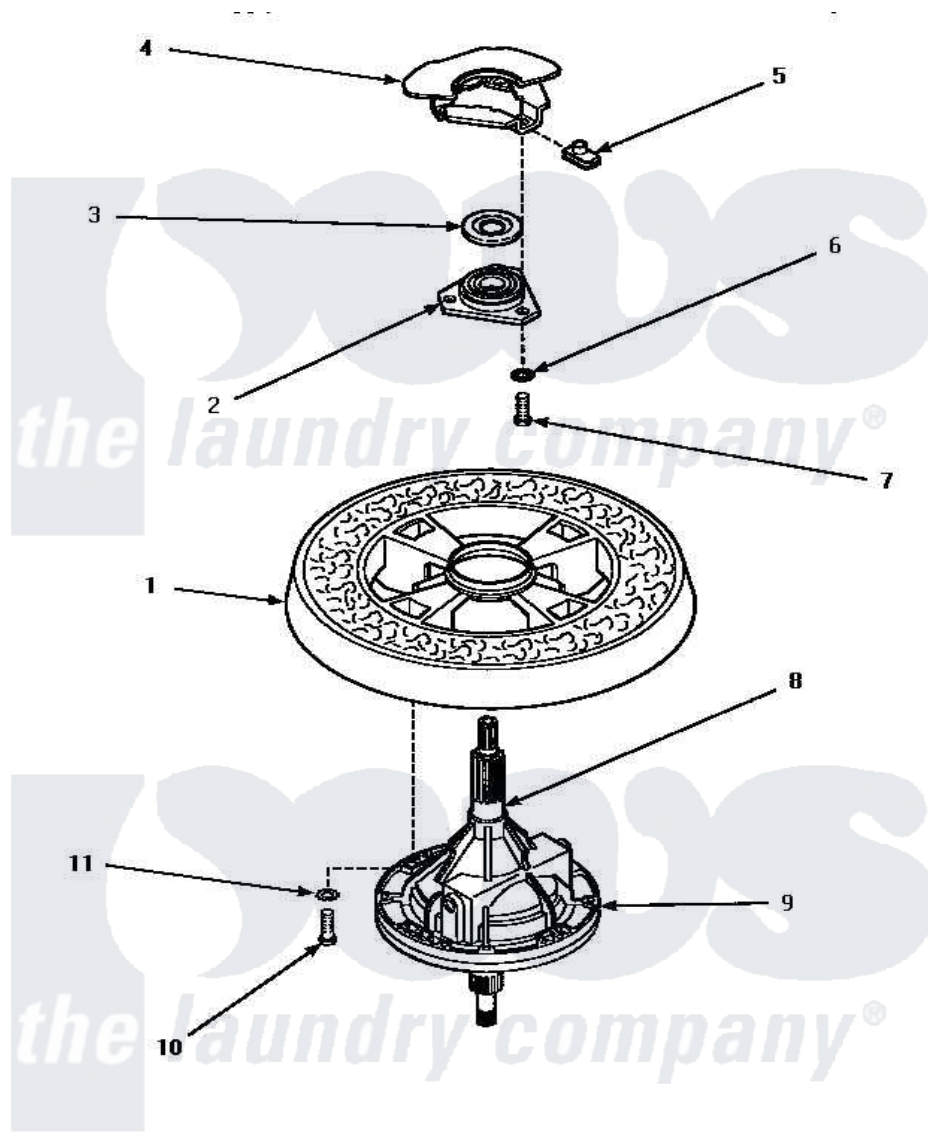

**Amana LW3503W (BOM: P1163203W W) 18 - TRANSMISSION ASSY & BALANCE RING**

**TRANSMISSION ASSEMBLY AND BALANCE RING**

Amana Residential Amana LW3503W (BOM: P1163203W W) Washer Parts Parts Diagram 18 - TRANSMISSION ASSY & BALANCE RING

[Click on the part number to view part](#)

Item	Original Part Number	Replaced By	Status	Part Description
1	34731		Not Available	ASSY,BALANCE RING-COMPL
2	27182	<a href="#">40004201P</a>		Main Bearing Assembly
3	<a href="#">27187</a>			Flinger
4	Y00000000		Not Available	SEE NOTE OUTER TUB
5	<a href="#">27222</a>			Nut, Retainer 5/16-18
6	<a href="#">04366</a>			Lockwasher, 5/16intshkp
7	01355		Not Available	SCREW
8	<a href="#">27604P</a>			Never-Seeze 1 Oz Tube
9	Y34526	<a href="#">34526P</a>		Assembly, Transmission
10	27200		Not Available	CAP SCREW
11	<a href="#">02431</a>			Lockwasher, 1/4 Ext Shk