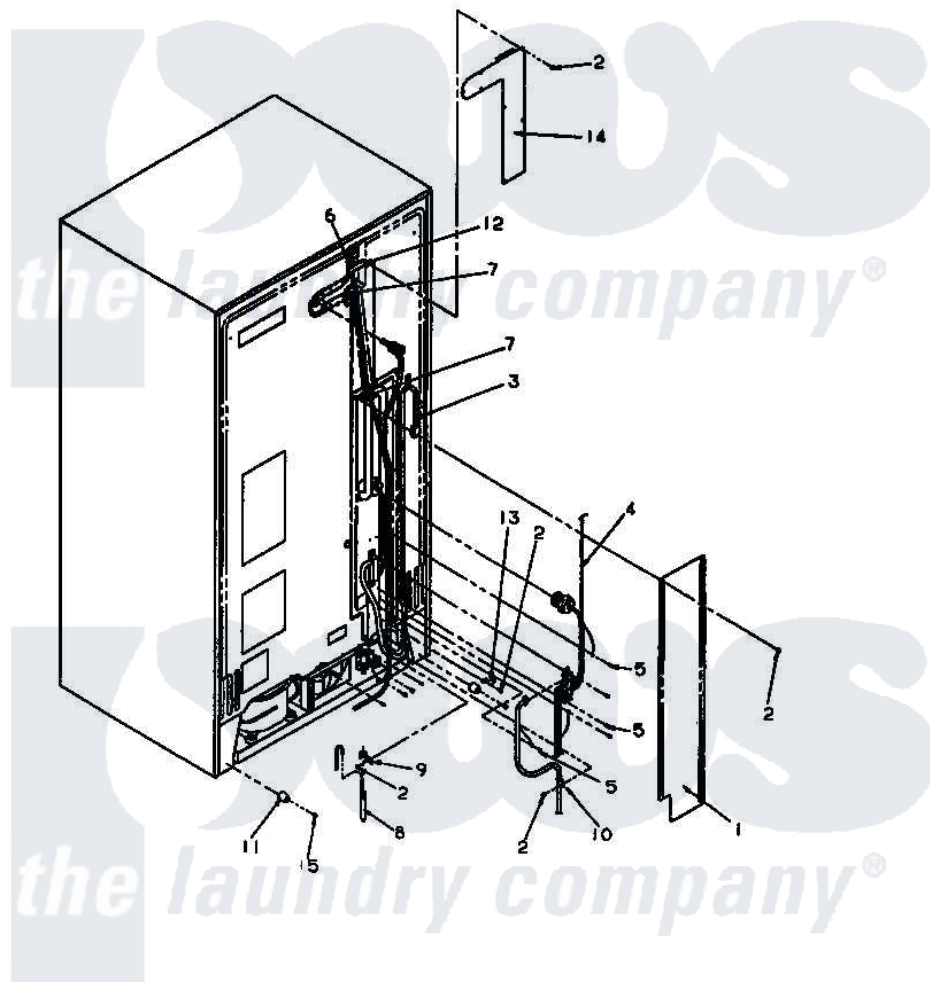

Amana LW3503W2 (BOM: PLW3503W2) 12 - GRAPHIC PANEL, CTRL MTG PLATE AND CTRLS

Back Unit

Amana Residential Amana LW3503W2 (BOM: PLW3503W2) Washer Parts Parts Diagram 12 - GRAPHIC PANEL, CTRL MTG PLATE AND CTRLS

Click on the part number to view part

Item	Original Part Number	Replaced By	Status	Part Description
3	23962	W10116760		Screw
5	34904	489355		Screw, 8 X 1/2
6	501086	90767		Screw, 8A X 3/8 HeX Washer Head Tapping
8	34903		Not Available	PANEL, BACK HOOD (USE 37782)
9	34902P		Not Available	TOP