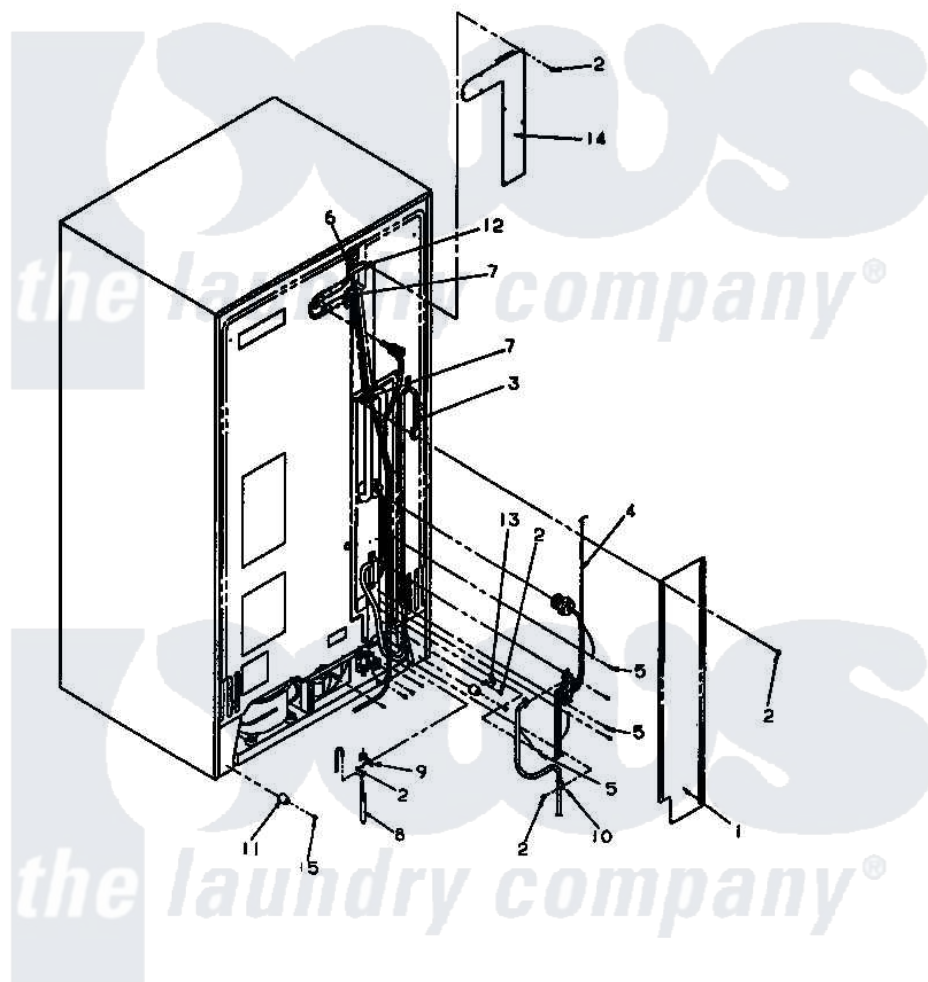

# Amana LW3503W2 (BOM: PLW3503W2) 13 - GRAPHIC PANEL, CTRL MTG PLATE AND CTRLS

## Back Unit

Amana Residential Amana LW3503W2 (BOM: PLW3503W2) Washer Parts Parts Diagram 13 - GRAPHIC PANEL, CTRL MTG PLATE AND CTRLS

Click on the part number to view part

Item	Original Part Number	Replaced By	Status	Part Description
1	34823		Not Available	COVER, TOP
2	23962	<a href="#">W10116760</a>		Screw
3	Y34826		Not Available	DIFFUSER,LAMP-CLEAR
4	34904	<a href="#">489355</a>		Screw, 8 X 1/2
6	501086	<a href="#">90767</a>		Screw, 8A X 3/8 HeX Washer Head Tapping
7	34815		Not Available	PANEL, END R.H. (BLK)
8	34903		Not Available	PANEL, BACK HOOD (USE 37782)
9	34902P		Not Available	TOP
10	34821		Not Available	CONTROL MOUNTING PLATE
14	<a href="#">34816</a>			Panel, End