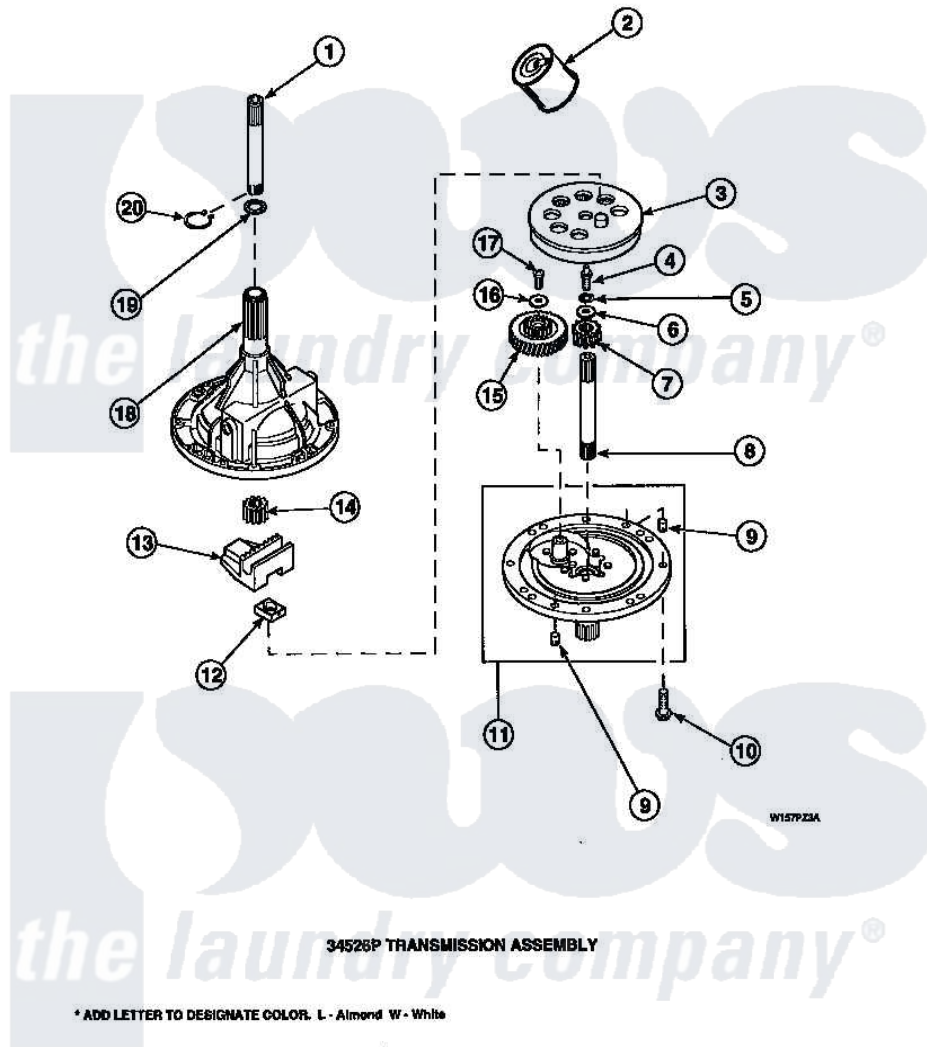

Amana LW3503W2 (BOM: PLW3503W2 A) 01 - 34526P TRANSMISSION ASSY

Amana Residential Amana LW3503W2 (BOM: PLW3503W2 A) Washer Parts Parts Diagram 01 - 34526P TRANSMISSION ASSY
 Click on the part number to view part

Item	Original Part Number	Replaced By	Status	Part Description
1	Y36570			Shaft, Output
2	27243P			Oil, CW Transmission F-
3	26577			Assembly, Gear And Stud
4	27030		Not Available	SCREW, 1/4-20 SPECIAL
5	21456			Lockwasher, 1/4 Intshkp
6	26509	40041501		Washer
7	36562			Pinion, Drive
8	34853			Shaft, Input
9	27172			Pin, Dowel
10	32814		Not Available	SCREW, 1/4-20X7/8 SERRA
11	38290			Assembly, Cover
12	26493			Slide
13	Y31526			Rack
14	27003			Pinion, Agitator
15	29161			Gear, Reduction

16	29260	Not Available	WASHER
17	29273		Screw, 1/4-20 X 3/8
18	33223	Not Available	ASSY, TRANSMISSION CASE
19	35092		Washer, 3628id X 1.00 X .056
20	27197		Ring, Retaining
NI	37577P	Not Available	SEALANT