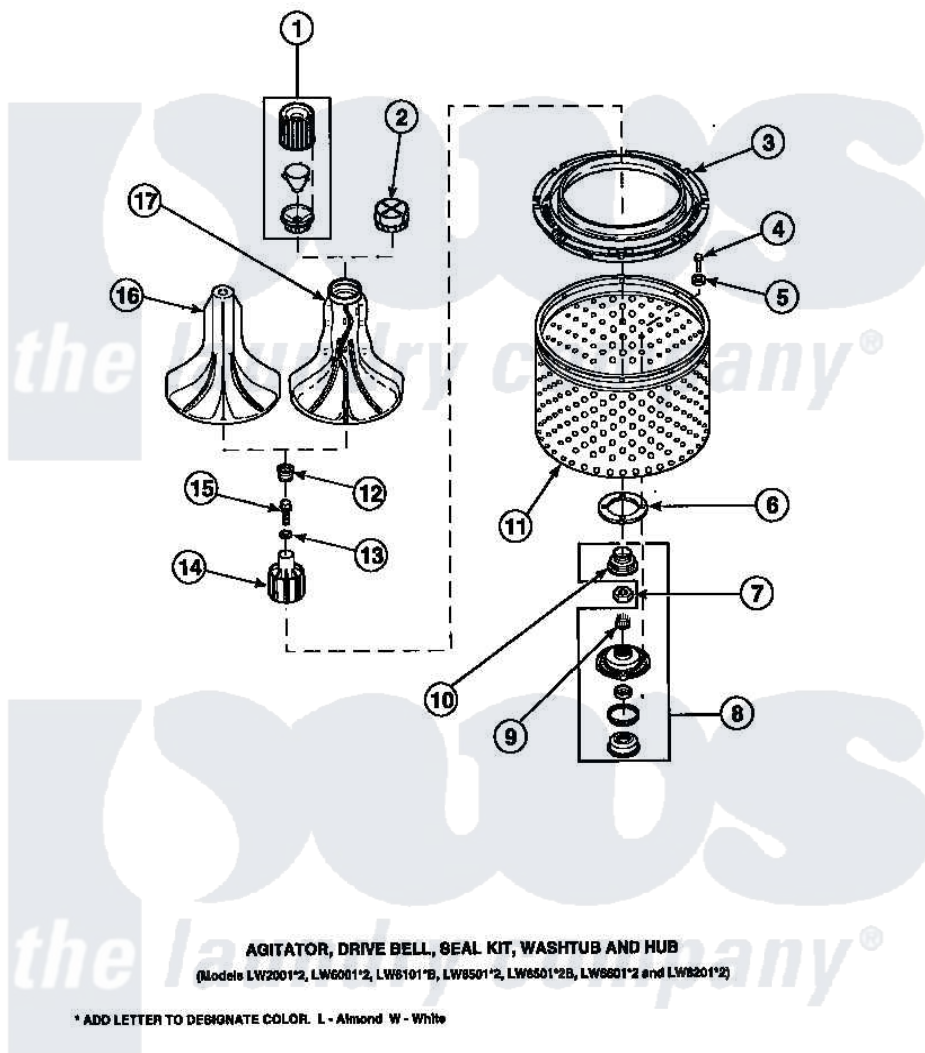

**Amana LW3503W2 (BOM: PLW3503W2 A) 02 - AGITATOR/DRIVE BELL/SEAL KIT/TUB & HUB**

Amana Residential Amana LW3503W2 (BOM: PLW3503W2 A) Washer Parts Parts Diagram 02 - AGITATOR/DRIVE BELL/SEAL KIT/TUB & HUB  
 Click on the part number to view part

Item	Original Part Number	Replaced By	Status	Part Description
1	36542	<a href="#">40002101W</a>		Assembly, Fabric Softner
2	<a href="#">36515</a>			Cap, Agitator
3	<a href="#">35035</a>			Guard, Clothes
4	27202	<a href="#">W10116787</a>		Screw
5	<a href="#">28094</a>			Gasket
6	27125	<a href="#">39122</a>		Gasket, Washtub
7	Y29220	<a href="#">40016301</a>		Nut, Lock
8	495P3	<a href="#">R9900552</a>		Hub And Seal
9	29728	<a href="#">40008301</a>		Insert, Spline
10	36425	<a href="#">40016101</a>		Seal, Bell Drive
11	<a href="#">34521P</a>			Assembly, Tub
12	36511	<a href="#">40008401</a>		Plug, Bell
13	<a href="#">36472</a>			O-Ring
14	36443P	<a href="#">R9900189</a>		Kit, Drive Bell And Seal
15	34288	<a href="#">40065102</a>		Screw, Shoulder 1/4