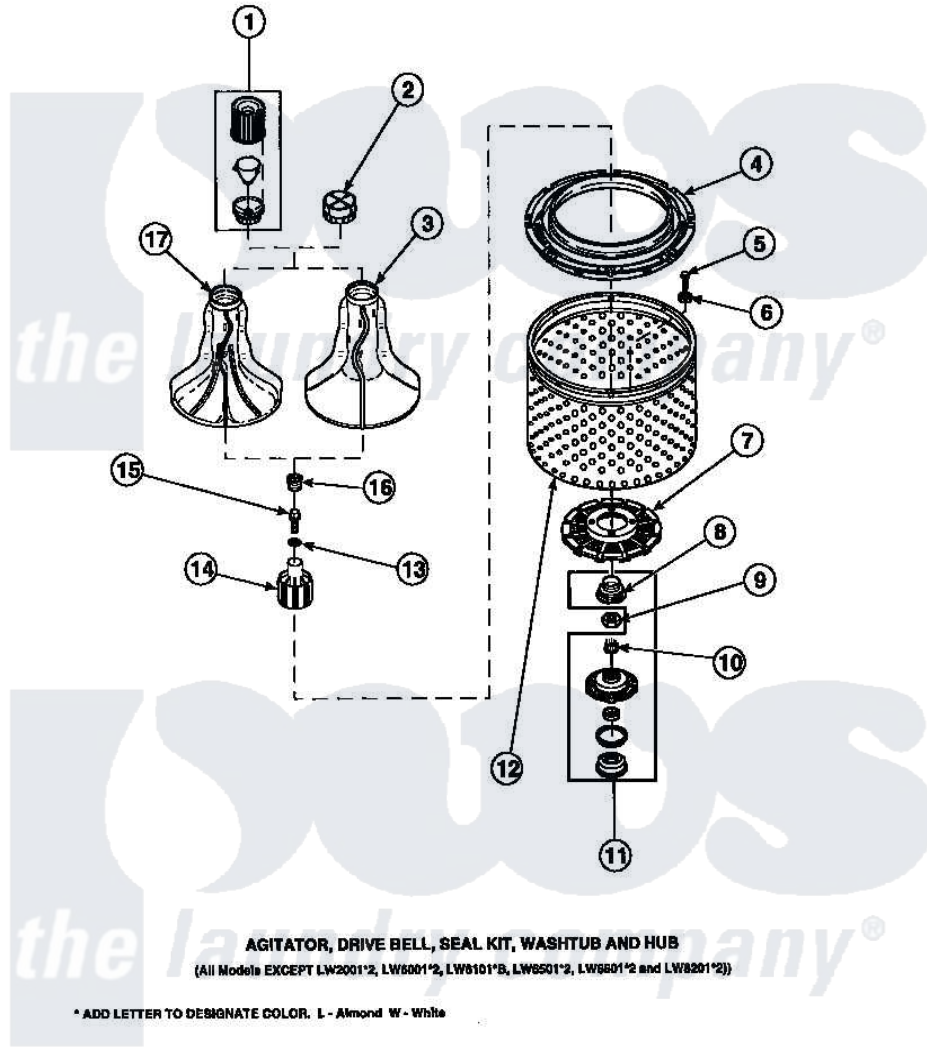

**Amana LW3503W2 (BOM: PLW3503W2 A) 03 - AGITATOR/DRIVE BELL/SEAL KIT/TUB & HUB**

Amana Residential Amana LW3503W2 (BOM: PLW3503W2 A) Washer Parts Parts Diagram 03 - AGITATOR/DRIVE BELL/SEAL KIT/TUB & HUB  
 Click on the part number to view part

Item	Original Part Number	Replaced By	Status	Part Description
2	<a href="#">36515</a>			Cap, Agitator
4	<a href="#">35035</a>			Guard, Clothes
5	27202	<a href="#">W10116787</a>		Screw
6	<a href="#">28094</a>			Gasket
8	36425	<a href="#">40016101</a>		Seal, Bell Drive
9	Y29220	<a href="#">40016301</a>		Nut, Lock
10	29728	<a href="#">40008301</a>		Insert, Spline
11	495P3	<a href="#">R9900552</a>		Hub And Seal
12	33501P	<a href="#">R9900144</a>		Kit- Wash
13	<a href="#">36472</a>			O-Ring
15	34288	<a href="#">40065102</a>		Screw, Shoulder 1/4
16	36511	<a href="#">40008401</a>		Plug, Bell
17	33174	<a href="#">40000501W</a>		Agitator, Flex Vane