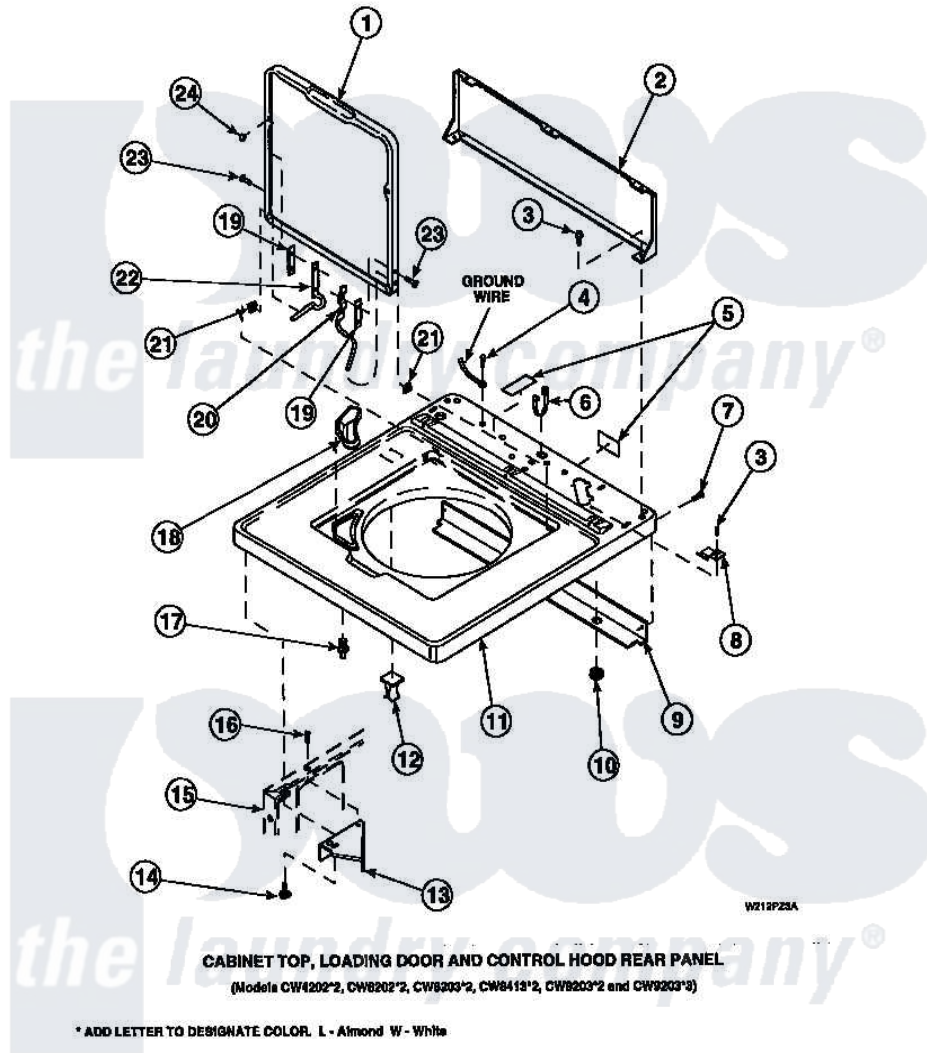

**Amana LW3503W2 (BOM: PLW3503W2 A) 05 - CAB TOP/LOADING DR & CTRL HOOD REAR PAN**

Amana Residential Amana LW3503W2 (BOM: PLW3503W2 A) Washer Parts Parts Diagram 05 - CAB TOP/LOADING DR & CTRL HOOD REAR PAN  
 Click on the part number to view part

Item	Original Part Number	Replaced By	Status	Part Description
2	34903		Not Available	PANEL, BACK HOOD (USE 37782)
3	23962	<a href="#">W10116760</a>		Screw
4	<a href="#">52909</a>			Screw, 10B-16 X 1/2 HeX
6	21903	<a href="#">211881</a>		Grommet, Cord Part Not Used-Gas Models Only
7	27196	<a href="#">27001200</a>		Screw
8	35887	<a href="#">40063901</a>		Clip, Hold Down
11	34902P		Not Available	TOP
12	36519		Not Available	CLIP
13	<a href="#">36034</a>			Bracket, Director-Module
14	Y31644	<a href="#">27001200</a>		Screw
15	34475P		Not Available	CABINET
16	36035		Not Available	SCREW,8-18X3/8 PHIL FLT HD
17	<a href="#">56534</a>			Barrel, Support

19	<a href="#">34338</a>		Gasket, Hinge
20	<a href="#">36437</a>		Hinge, Lid R
21	33446	<a href="#">40008201</a>	Bushing, Hinge
22	<a href="#">36513</a>		Hinge, Left
23	34337	<a href="#">W10119828</a>	Screw, Lid Hinge Mounting
24	21685	<a href="#">40038001</a>	Bumper